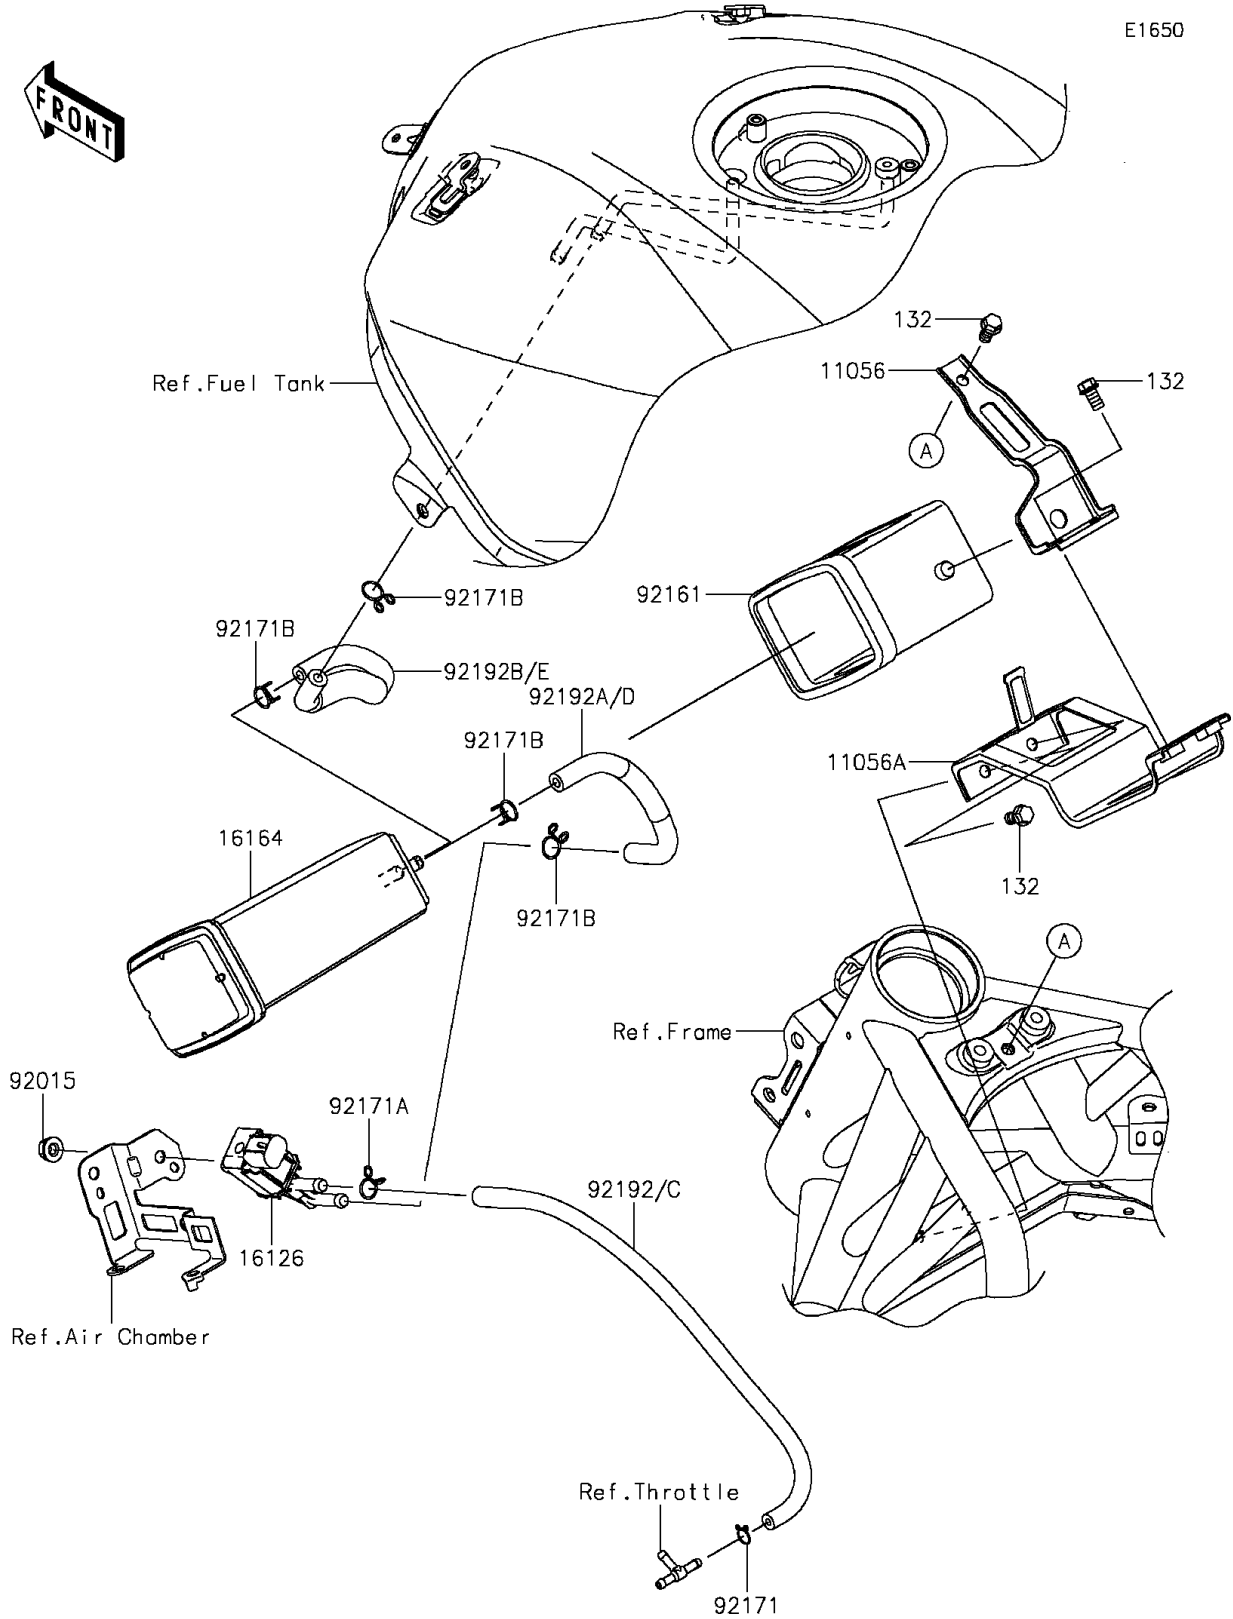

2015 PARTS DIAGRAM

Fuel Evaporative System(CA)

2015 PARTS LIST

Fuel Evaporative System(CA)

ITEM NAME	PART NUMBER	QUANTITY
BOLT-FLANGED-SMALL,6X10 (Ref # 132)	132BA0610	1
BRACKET,CANISTER,UPP (Ref # 11056)	11056-4454	1
BRACKET,CANISTER,LWR (Ref # 11056A)	11056-4455	1
VALVE,PCV (Ref # 16126)	16126-0731	1
CANISTER (Ref # 16164)	16164-0012	1
NUT,FLANGED,6MM (Ref # 92015)	92015-1367	1
DAMPER,CANISTER (Ref # 92161)	92161-1715	1
CLAMP (Ref # 92171)	92171-0573	1
CLAMP (Ref # 92171A)	92171-0576	1
CLAMP (Ref # 92171B)	92171-0718	1
TUBE,THROTTLE-VALVE (Ref # 92192)	92192-1420	1
TUBE,CANISTER-VALVE (Ref # 92192A)	92192-1422	1
TUBE,CANISTER-TANK (Ref # 92192B)	92192-1488	1