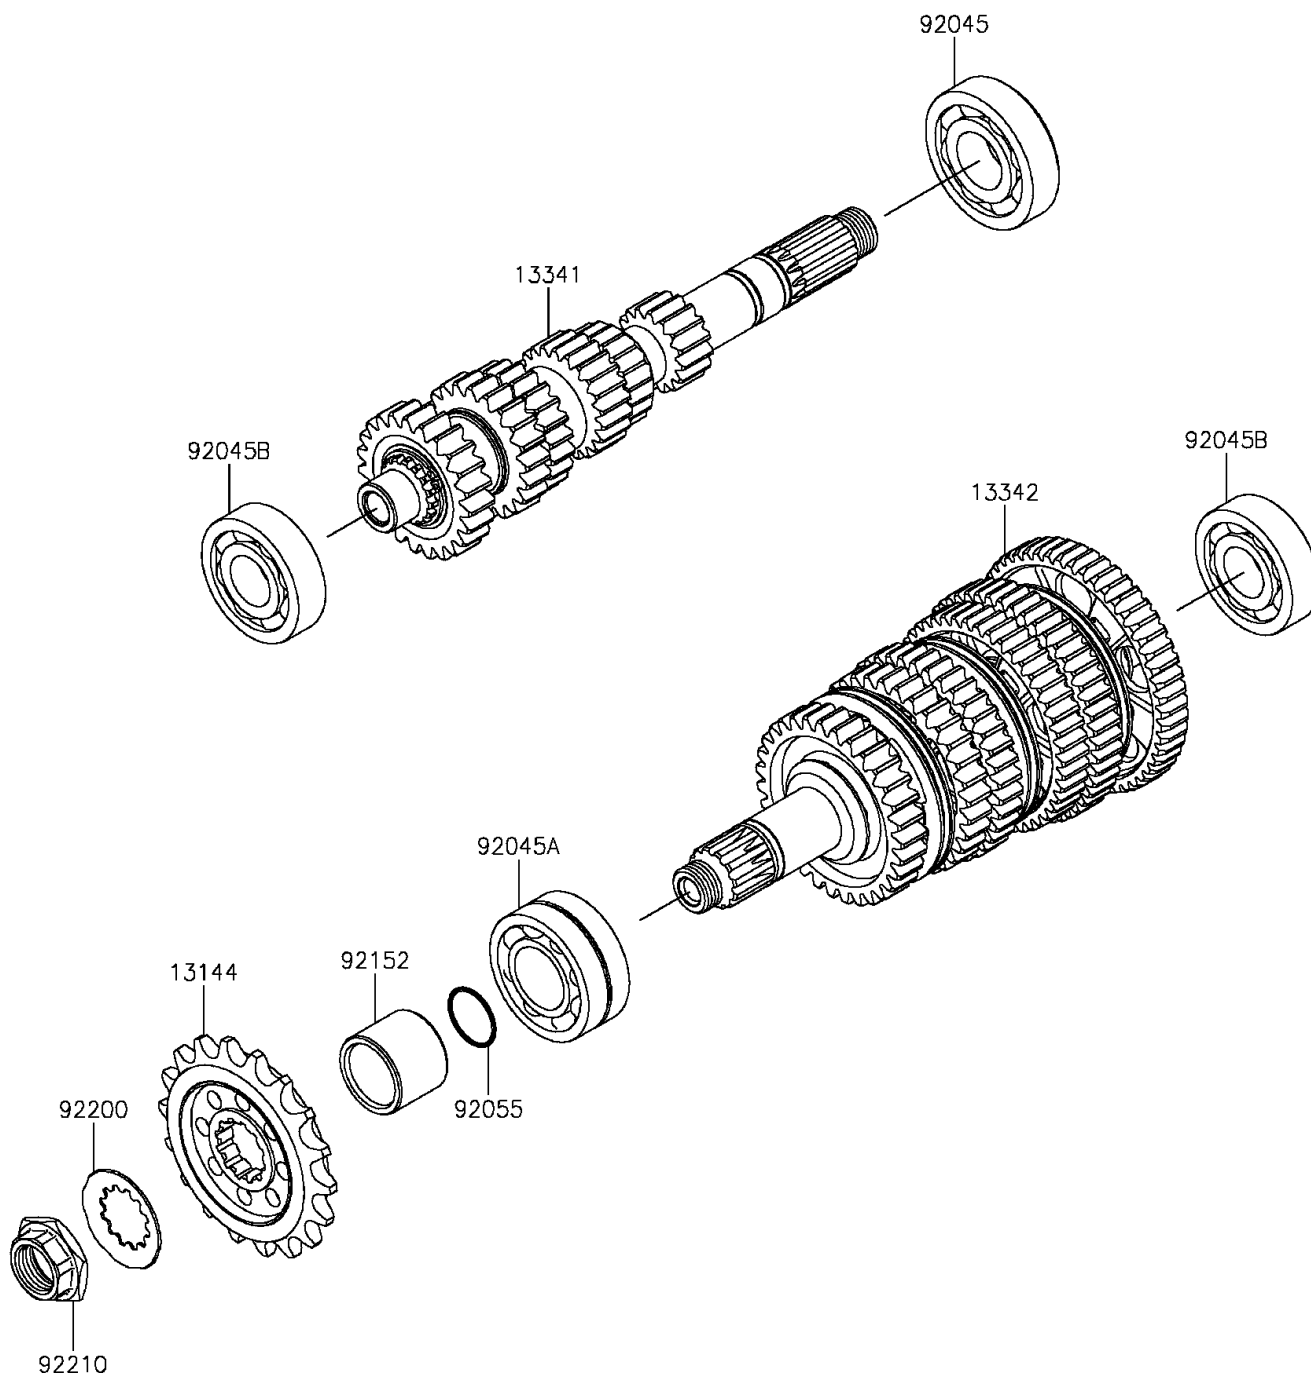

2015 PARTS DIAGRAM

Transmission

E1361

2015 PARTS LIST

Transmission

ITEM NAME	PART NUMBER	QUANTITY
SPROCKET-OUTPUT,18T (Ref # 13144)	13144-0575	1
TRANSMISSION-ASSY INPUT (Ref # 13341)	13341-0606	1
TRANSMISSION-ASSY OUTPUT (Ref # 13342)	13342-0610	1
BEARING-BALL,830045-5SH2 (Ref # 92045)	92045-0047	1
BEARING-BALL,DAC2857NSSH6CS9 (Ref # 92045A)	92045-0049	1
BEARING-BALL,63/22LU (Ref # 92045B)	92045-0156	1
RING-O,23.5X1.5 (Ref # 92055)	92055-0823	1
COLLAR,27.5X35X27.7 (Ref # 92152)	92152-1954	1
WASHER,23.9X45X1.0 (Ref # 92200)	92200-0260	1
NUT,20MM (Ref # 92210)	92210-0942	1