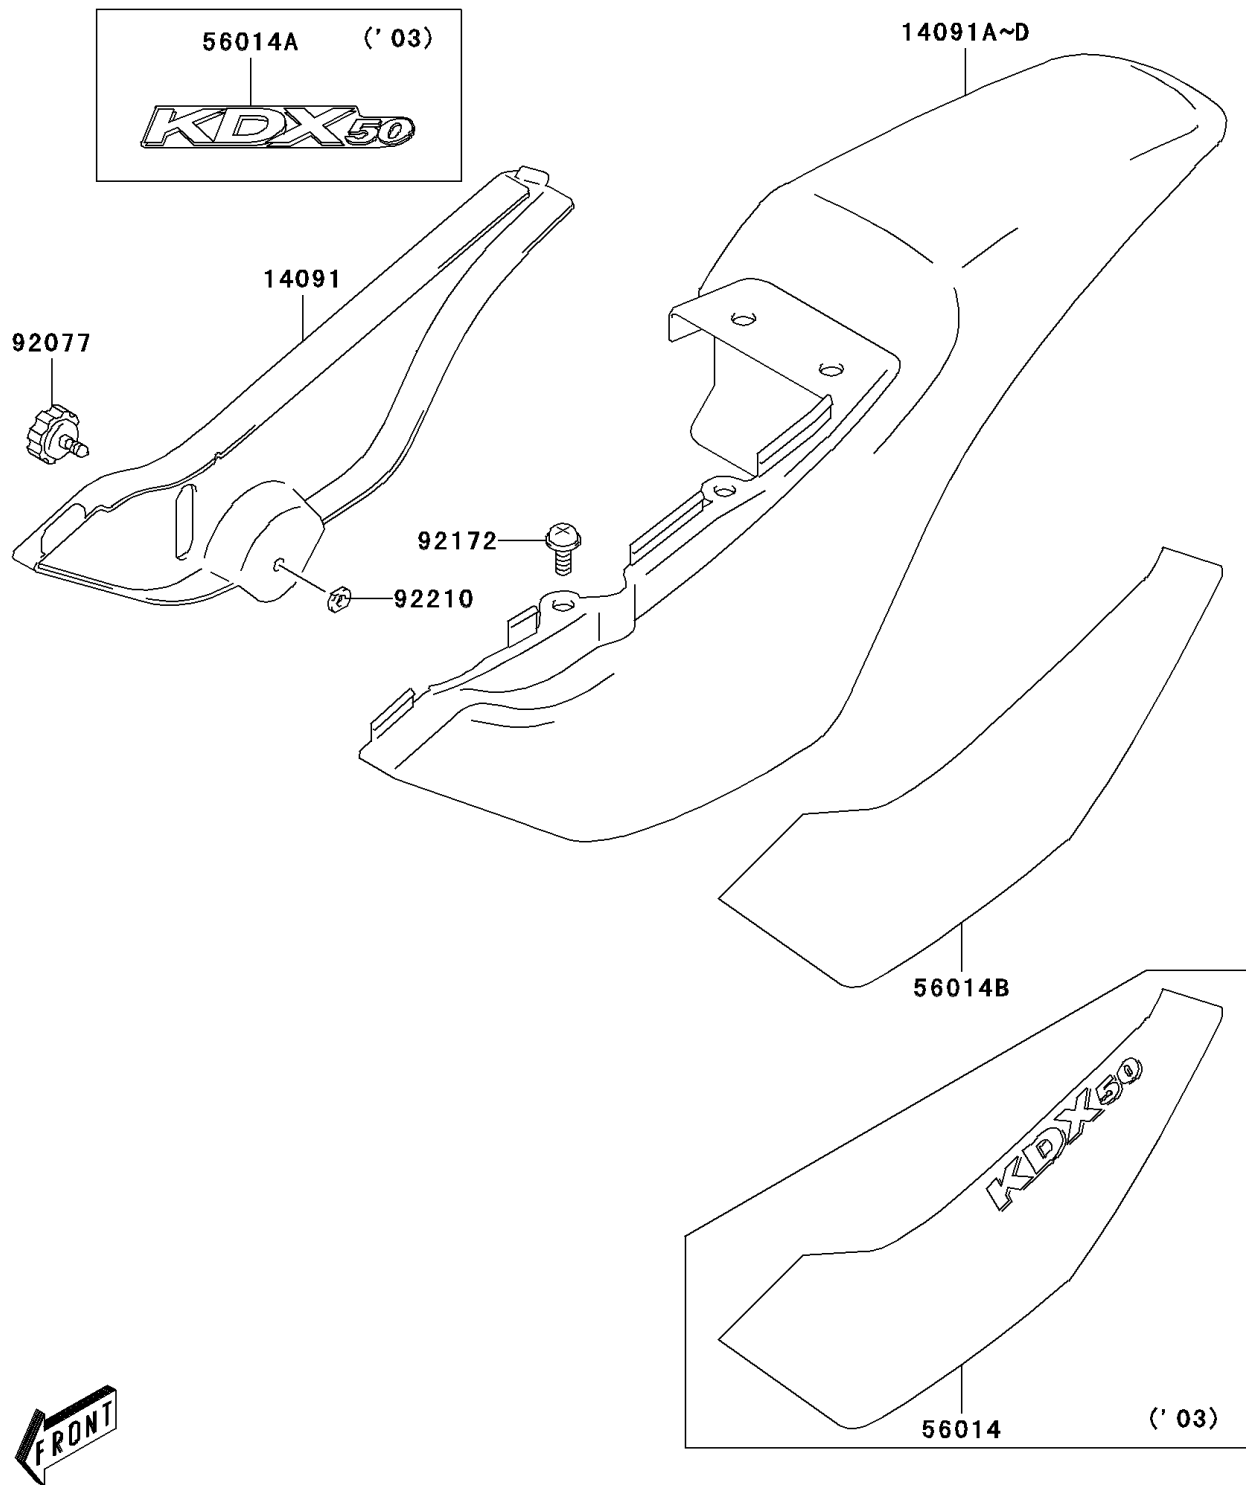

2003 KDX™50 PARTS DIAGRAM

Side Covers

F2611

2003 KDX™50 PARTS LIST

Side Covers

ITEM NAME	PART NUMBER	QUANTITY
COVER,FRAME,RH,S.WHITE (Ref # 14091)	14091-S094-533	1
EMBLEM,COVER,LH,BLK/GLD/WHT (Ref # 56014)	56014-S017-565	1
EMBLEM,COVER,RH,BLK/GLD/WHT (Ref # 56014A)	56014-S018-565	1
KNOB (Ref # 92077)	92077-S005	1
SCREW,FUEL TANK (Ref # 92172)	92172-S189	1
NUT,STOPPER, KNOB (Ref # 92210)	92210-S118	1
COVER,FRAME,LH,L.GREEN (Ref # 14091A)	14091-S095-535	1
COVER,FRAME,LH,L.GREEN (Ref # 14091C)	14091-S098-535	1