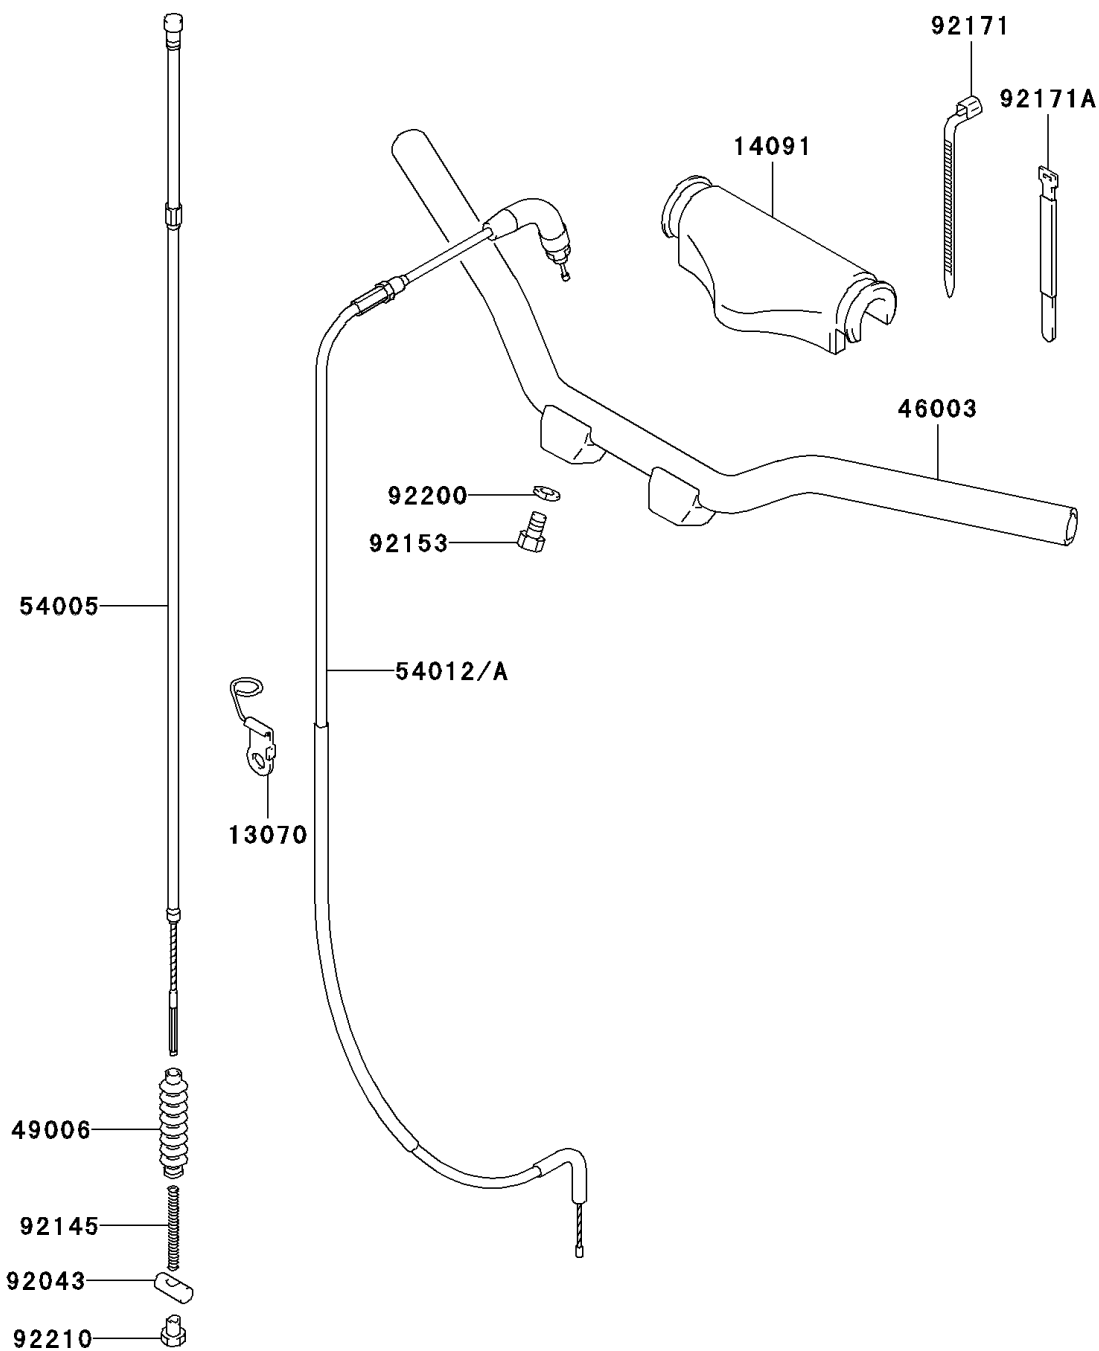

2003 KDX™50 PARTS DIAGRAM

Handlebar

F2310

2003 KDX™50 PARTS LIST

Handlebar

ITEM NAME	PART NUMBER	QUANTITY
GUIDE,CABLE (Ref # 13070)	13070-S017	1
COVER,HANDLE (Ref # 14091)	14091-S099	1
HANDLE,BLACK (Ref # 46003)	46003-S008-504	1
BOOT,FRONT BRAKE CABLE (Ref # 49006)	49006-S027	1
CABLE-BRAKE (Ref # 54005)	54005-S012	1
CABLE-THROTTLE (Ref # 54012)	54012-S009	1
PIN (Ref # 92043)	92043-S006	1
SPRING,FRONT BRAKE CABLE (Ref # 92145)	92145-S121	1
BOLT (Ref # 92153)	92153-S321	1
CLAMP,L=125 (Ref # 92171)	92171-S014	1
CLAMP,L=140 (Ref # 92171A)	92171-S106	1
WASHER (Ref # 92200)	92200-S167	1
NUT (Ref # 92210)	92210-S014	1