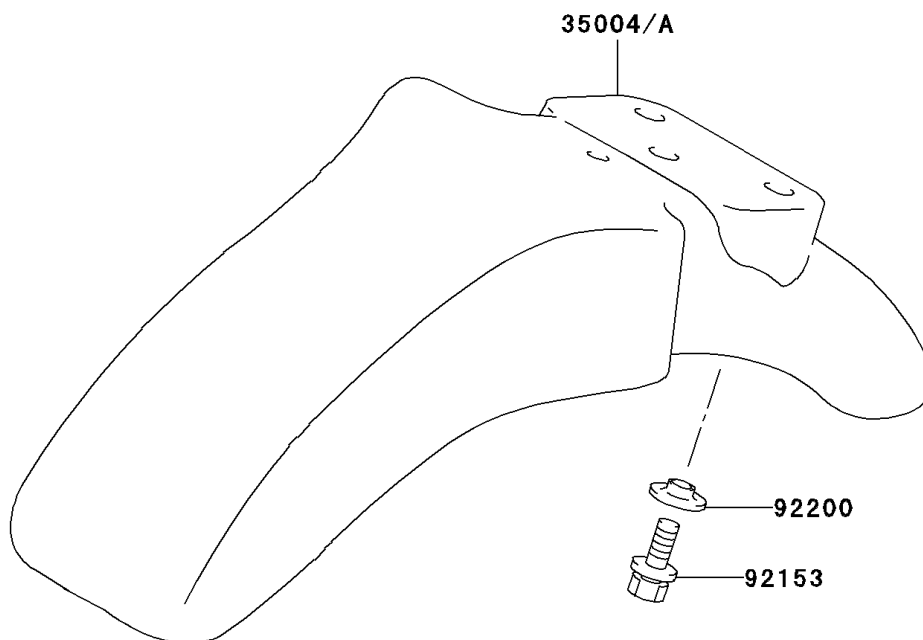

2003 KDX™50 PARTS DIAGRAM

Front Fender(s)

F2171

2003 KDX™50 PARTS LIST

Front Fender(s)

ITEM NAME	PART NUMBER	QUANTITY
FENDER-FRONT,L.GREEN (Ref # 35004)	35004-S012-535	1
PLATE-NUMBER,S.WHITE (Ref # 58029)	58029-S002-533	1
RIVET,BLACK (Ref # 92039)	92039-S005-506	1
BOLT,6X16 (Ref # 92153)	92153-S320	1
WASHER,FRONT FENDER (Ref # 92200)	92200-S174	1