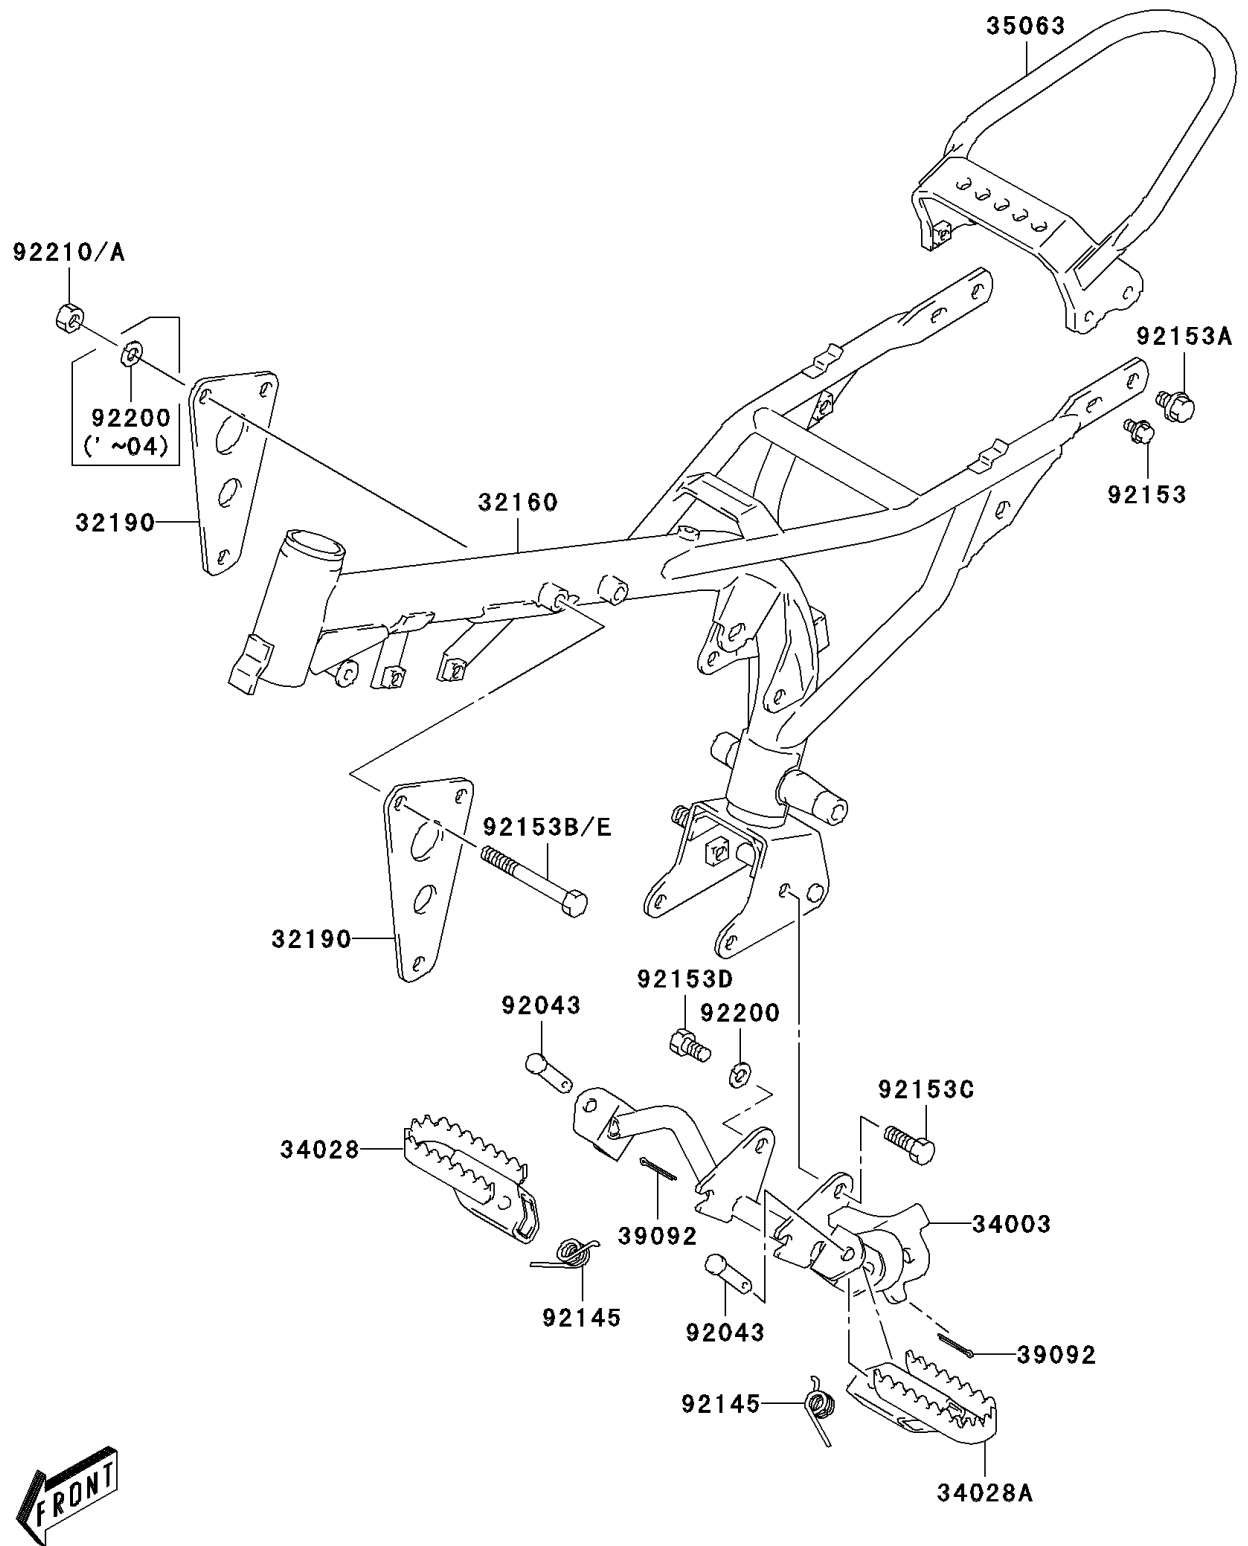

2003 KDX™50 PARTS DIAGRAM

Frame

F2120

2003 KDX™50 PARTS LIST

Frame

ITEM NAME	PART NUMBER	QUANTITY
FRAME-COMP,BLACK (Ref # 32160)	32160-S012-503	1
BRACKET-ENGINE (Ref # 32190)	32190-S007	1
HOLDER-STEP (Ref # 34003)	34003-S004	1
STEP,RH,BLACK (Ref # 34028)	34028-S005-503	1
STEP,LH,BLACK (Ref # 34028A)	34028-S006-503	1
GRIP,RR (Ref # 35063)	35063-S001	1
PIN-HAIR,FR FOOTREST COTTER (Ref # 39092)	39092-S004	1
PIN (Ref # 92043)	92043-S046	1
SPRING (Ref # 92145)	92145-S118	1
BOLT (Ref # 92153)	92153-S010	1
BOLT (Ref # 92153A)	92153-S015	1
BOLT (Ref # 92153B)	92153-S313	1
BOLT (Ref # 92153C)	92153-S317	1
BOLT (Ref # 92153D)	92153-S321	1
WASHER (Ref # 92200)	92200-S167	1
NUT (Ref # 92210)	92210-S051	1