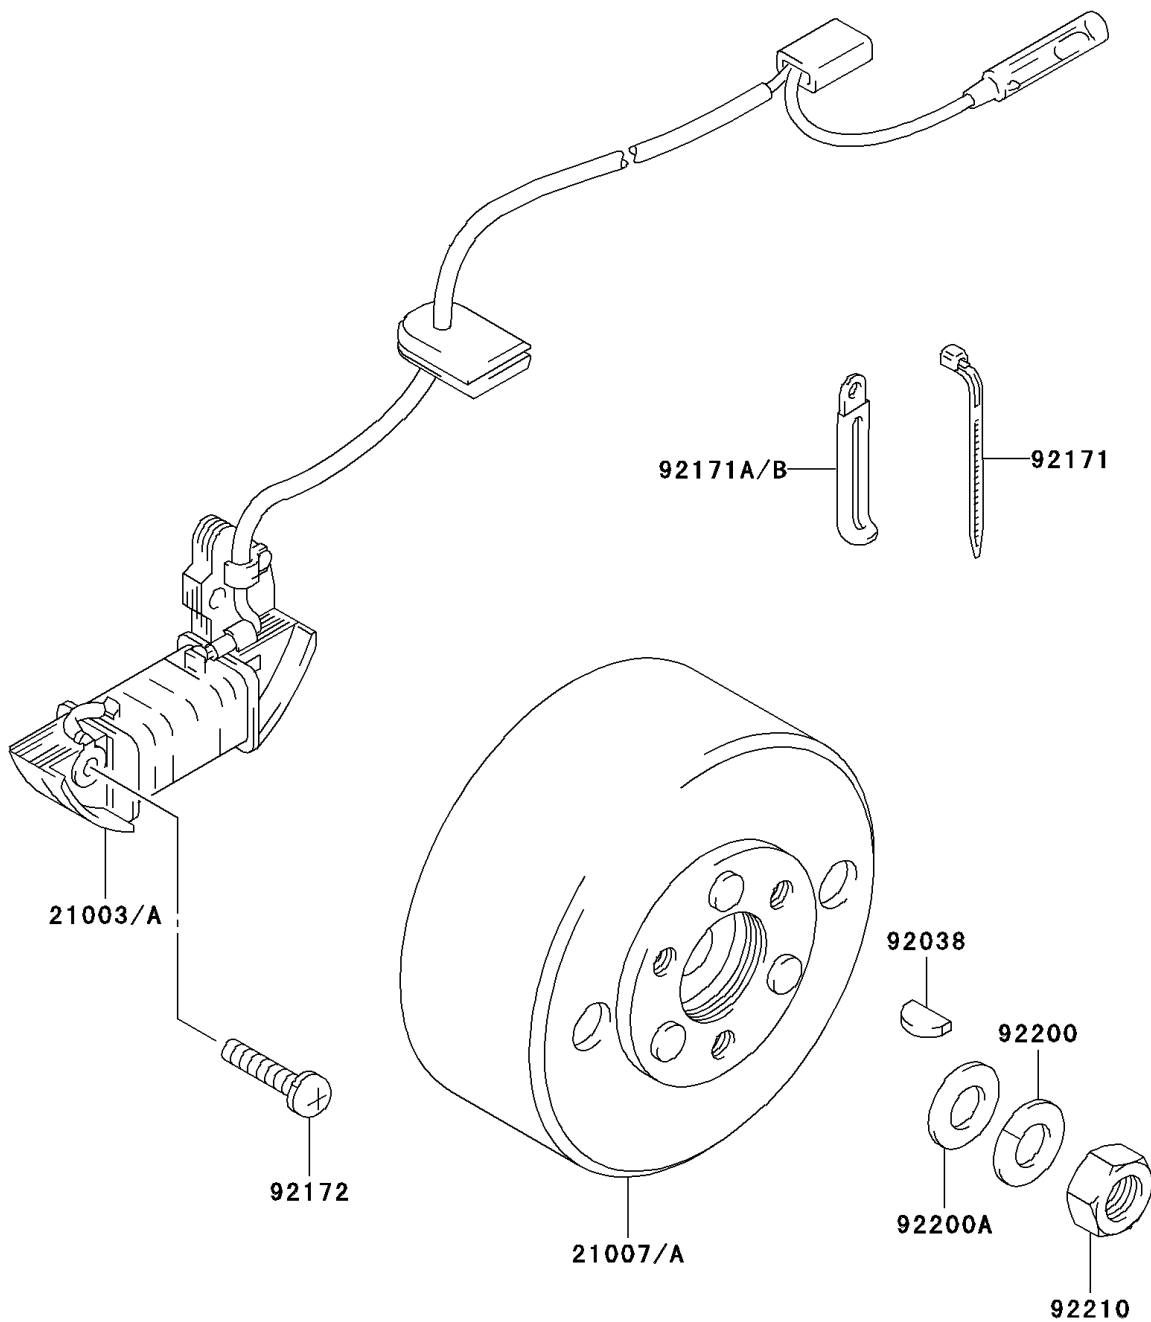

## 2003 KDX™50 PARTS DIAGRAM

Generator

E1810

## 2003 KDX™50 PARTS LIST

Generator

ITEM NAME	PART NUMBER	QUANTITY
STATOR (Ref # 21003)	21003-S004	1
ROTOR (Ref # 21007)	21007-S005	1
KEY,MAGNETO ROTOR (Ref # 92038)	92038-S001	1
CLAMP,L=165 (Ref # 92171)	92171-S016	1
CLAMP,L=65 (Ref # 92171A)	92171-S033	1
SCREW,MAGNETO COIL (Ref # 92172)	92172-S130	1
WASHER,MAGNETO LOCK (Ref # 92200)	92200-S091	1
WASHER,MAGNETO (Ref # 92200A)	92200-S092	1
NUT (Ref # 92210)	92210-S002	1