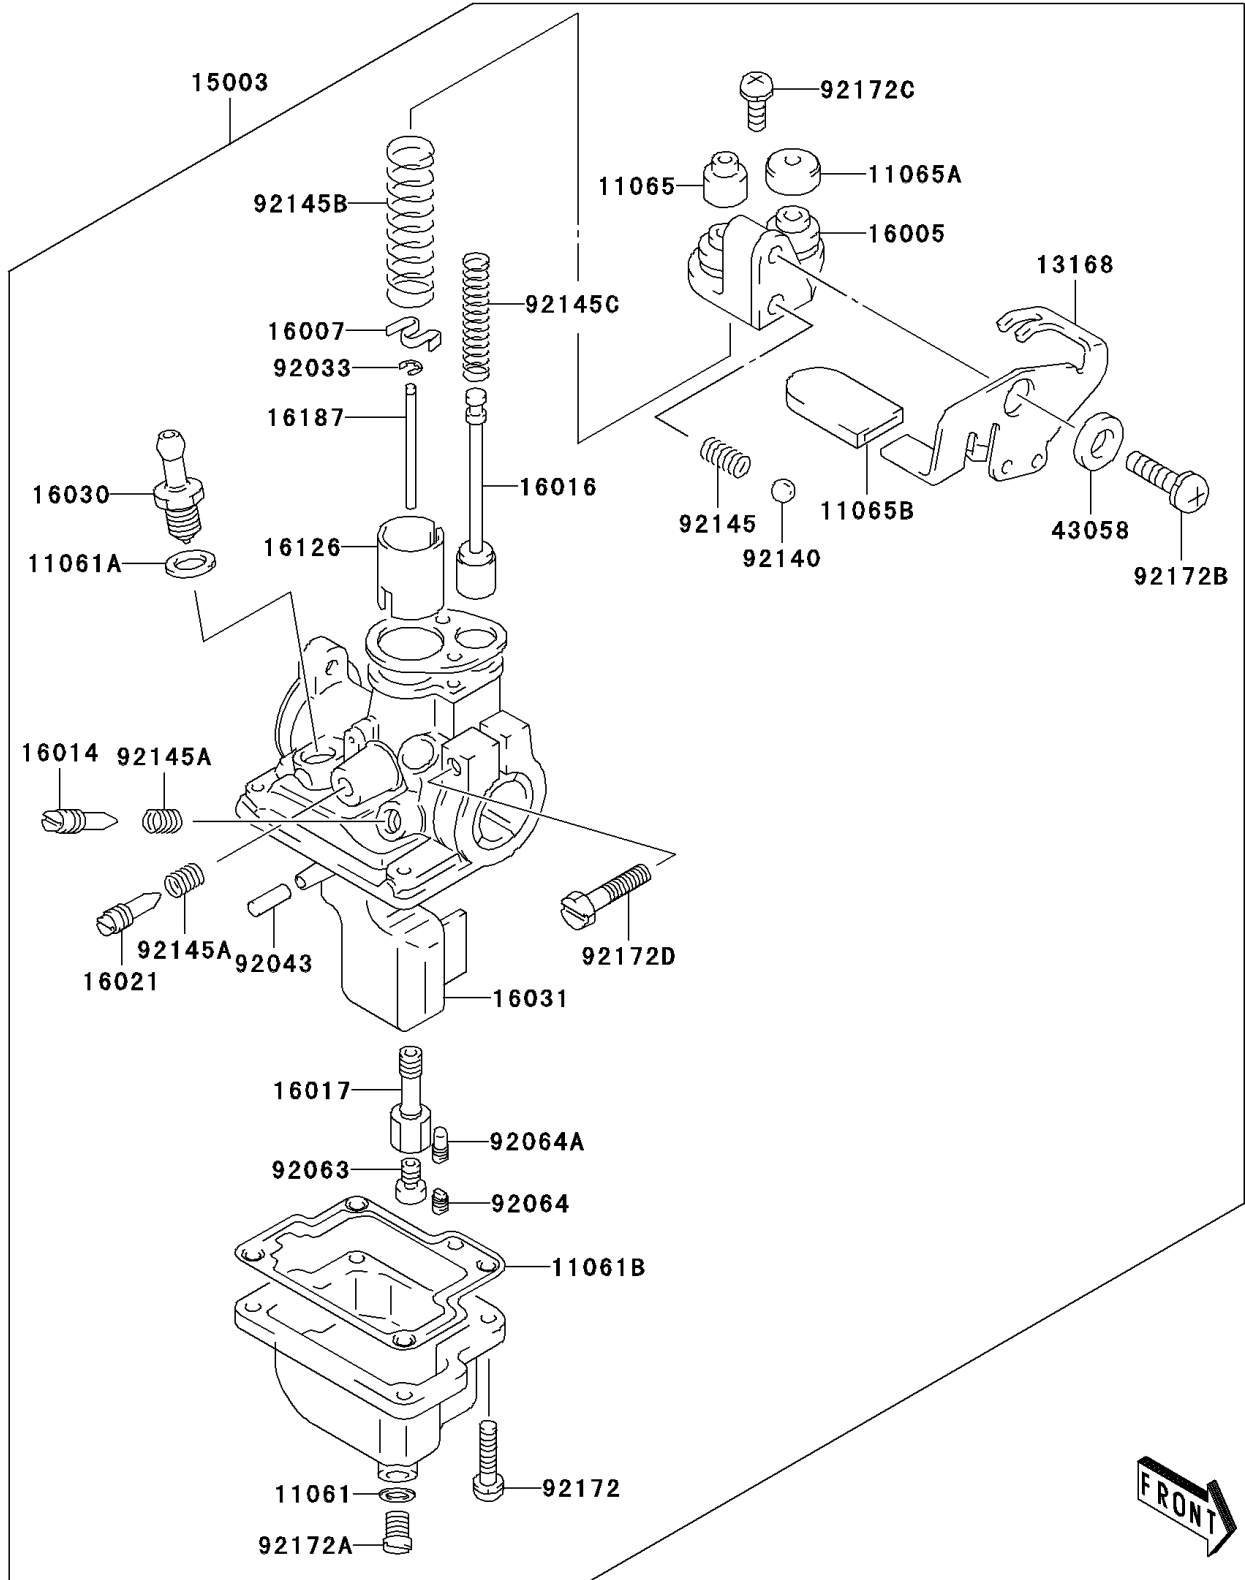

## 2003 KDX™50 PARTS DIAGRAM

Carburetor

E1611

## 2003 KDX™50 PARTS LIST

Carburetor

ITEM NAME	PART NUMBER	QUANTITY
GASKET (Ref # 11061)	11061-S048	1
GASKET (Ref # 11061A)	11061-S049	1
GASKET,FLOAT CHAMBER (Ref # 11061B)	11061-S080	1
CAP (Ref # 11065)	11065-S020	1
CAP,STARTER (Ref # 11065A)	11065-S021	1
CAP,LEVER (Ref # 11065B)	11065-S043	1
LEVER,STARTER (Ref # 13168)	13168-S006	1
CARBURETOR-ASSY (Ref # 15003)	15003-S009	1
TOP-CHAMBER (Ref # 16005)	16005-S009	1
SEAT-SPRING (Ref # 16007)	16007-S007	1
SCREW-PILOT AIR (Ref # 16014)	16014-S004	1
PLUNGER (Ref # 16016)	16016-S004	1
JET-NEEDLE,E-6 (Ref # 16017)	16017-S006	1
SCREW-THROTTLE STOP (Ref # 16021)	16021-S003	1
VALVE-FLOAT (Ref # 16030)	16030-S007	1
FLOAT (Ref # 16031)	16031-S004	1
VALVE,CA3.0 (Ref # 16126)	16126-S011	1
NEEDLE-JET,3D23-3 (Ref # 16187)	16187-S008	1
RING (Ref # 43058)	43058-S004	1
RING-SNAP,NEEDLE (Ref # 92033)	92033-S025	1
PIN (Ref # 92043)	92043-S027	1
JET-MAIN,#56.3 (Ref # 92063)	92063-S009	1
JET-PILOT,#0.38 (Ref # 92064)	92064-S004	1
JET-PILOT,#15 (Ref # 92064A)	92064-S005	1
BALL (Ref # 92140)	92140-S002	1
SPRING,STARTER SHAFT (Ref # 92145)	92145-S012	1
SPRING (Ref # 92145A)	92145-S060	1
SPRING,THROTTLE VALVE (Ref # 92145B)	92145-S112	1
SPRING (Ref # 92145C)	92145-S113	1

## 2003 KDX™50 PARTS LIST

Carburetor

ITEM NAME	PART NUMBER	QUANTITY
SCREW (Ref # 92172)	92172-S121	1
SCREW (Ref # 92172A)	92172-S124	1
SCREW (Ref # 92172B)	92172-S126	1
SCREW (Ref # 92172C)	92172-S157	1
SCREW (Ref # 92172D)	92172-S246	1