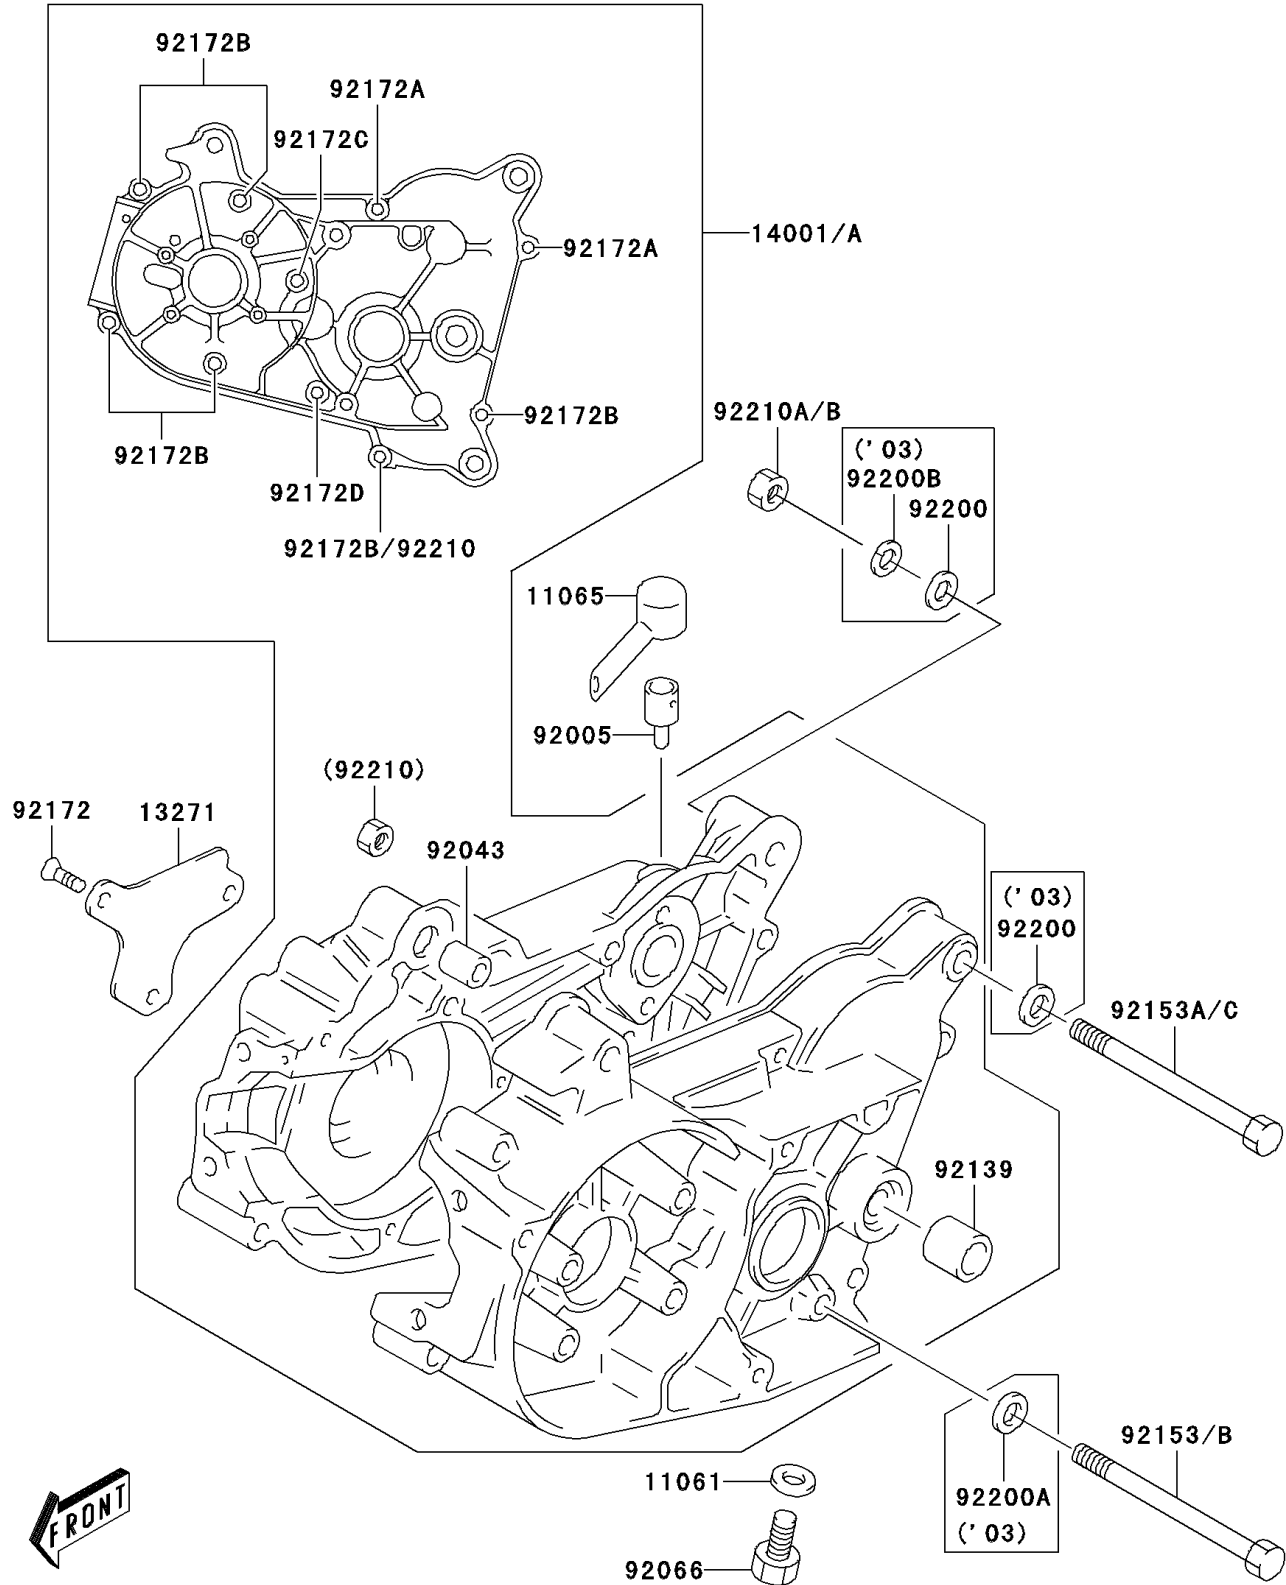

2003 KDX™50 PARTS DIAGRAM

Crankcase

E1411

2003 KDX™50 PARTS LIST

Crankcase

ITEM NAME	PART NUMBER	QUANTITY
GASKET,10X14X3.6 (Ref # 11061)	11061-S021	1
CAP,BREATHER PLUG (Ref # 11065)	11065-S041	1
PLATE,OIL RESERVOIR (Ref # 13271)	13271-S025	1
SET-CRANKCASE (Ref # 14001)	14001-S006	1
FITTING,BREATHER (Ref # 92005)	92005-S005	1
PIN,CRANKCASE (Ref # 92043)	92043-S024	1
PLUG,OIL DRAIN (Ref # 92066)	92066-S036	1
BUSHING,COUNTER SHAFT (Ref # 92139)	92139-S009	1
BOLT (Ref # 92153)	92153-S312	1
BOLT (Ref # 92153A)	92153-S313	1
SCREW (Ref # 92172)	92172-S098	1
SCREW,CRANKCASE (Ref # 92172A)	92172-S117	1
SCREW,CRANKCASE (Ref # 92172B)	92172-S118	1
SCREW,CRANKCASE (Ref # 92172C)	92172-S119	1
SCREW,CRANKCASE (Ref # 92172D)	92172-S120	1
WASHER (Ref # 92200)	92200-S028	1
WASHER (Ref # 92200A)	92200-S166	1
WASHER (Ref # 92200B)	92200-S167	1
NUT (Ref # 92210)	92210-S001	1
NUT (Ref # 92210A)	92210-S051	1