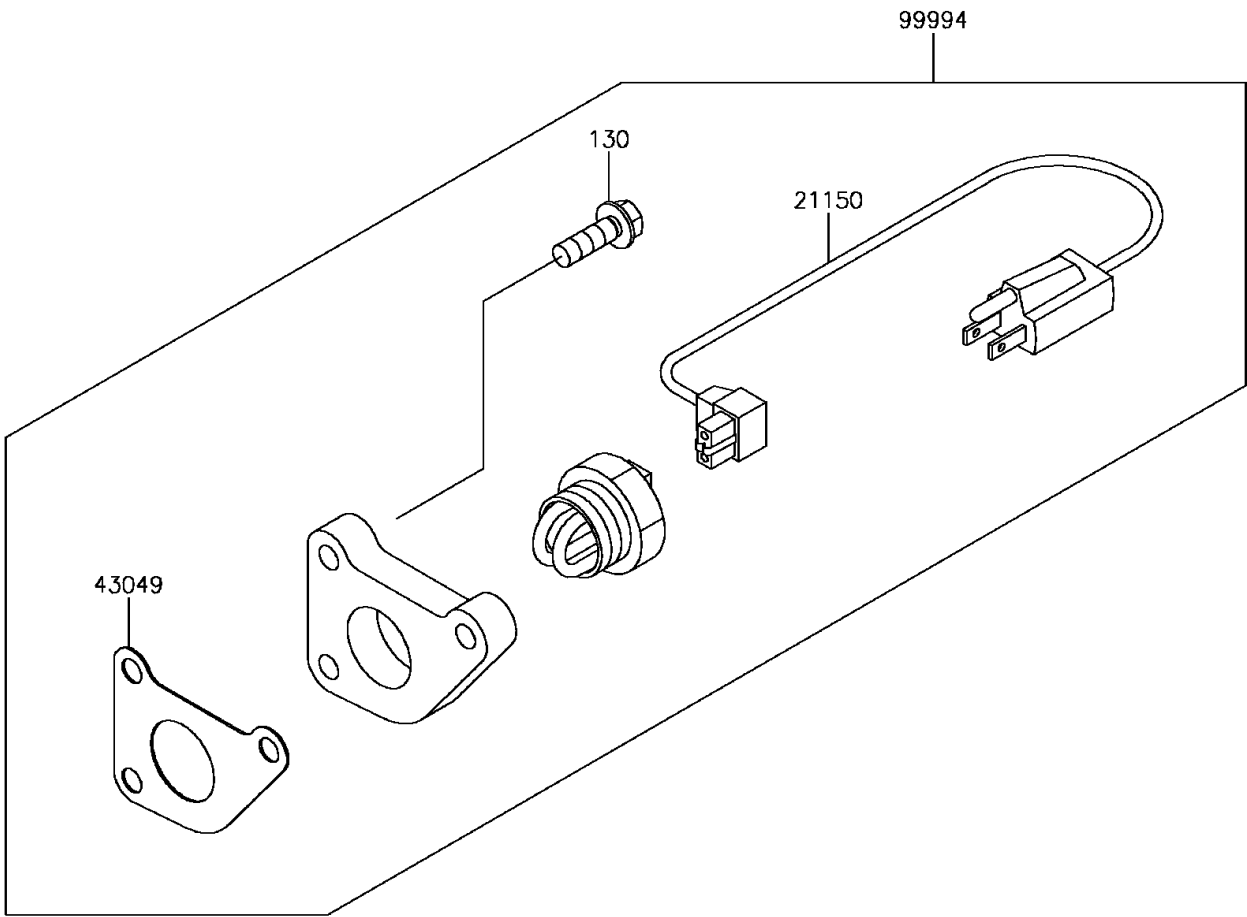

2017 MULE PRO-DX™ PARTS DIAGRAM

Accessory

F2910

2017 MULE PRO-DX™ PARTS LIST

Accessory

ITEM NAME	PART NUMBER	QUANTITY
BOLT-FLANGED,8X25 (Ref # 130)	130BA0825	1
CORD-ASSY (Ref # 21150)	21150-0015	1
PACKING (Ref # 43049)	43049-0034	1
KIT-ACCESSORY,BLOCK HEATER (Ref # 99994)	99994-0741	1