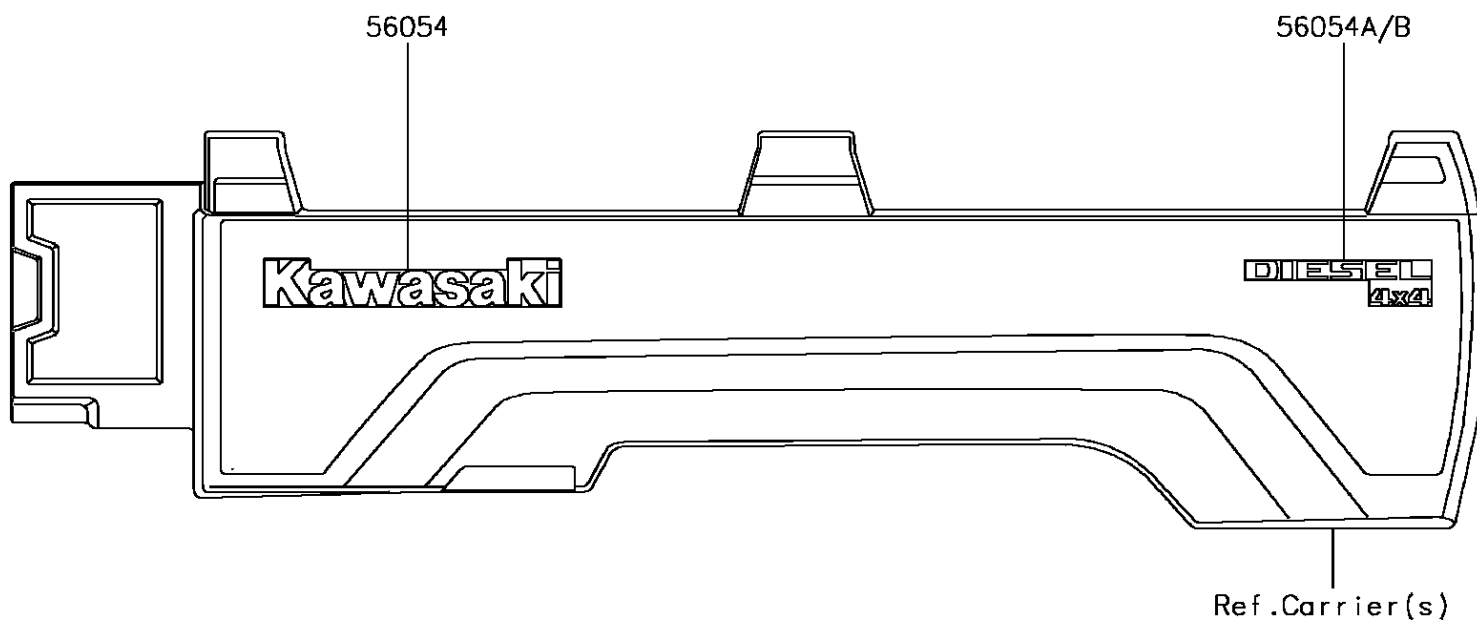

2017 MULE PRO-DX™ PARTS DIAGRAM

Decals

F2861

2017 MULE PRO-DX™ PARTS LIST

Decals

ITEM NAME	PART NUMBER	QUANTITY
MARK,CARRIER,KAWASAKI (Ref # 56054)	56054-1530	1
MARK,RR CARRIER,LH,DIESEL 4X4 (Ref # 56054A)	56054-1961	1
MARK,RR CARRIER,RH,DIESEL 4X4 (Ref # 56054B)	56054-1962	1
MARK,FR FENDER,MULE PRO-DX (Ref # 56054C)	56054-1963	1