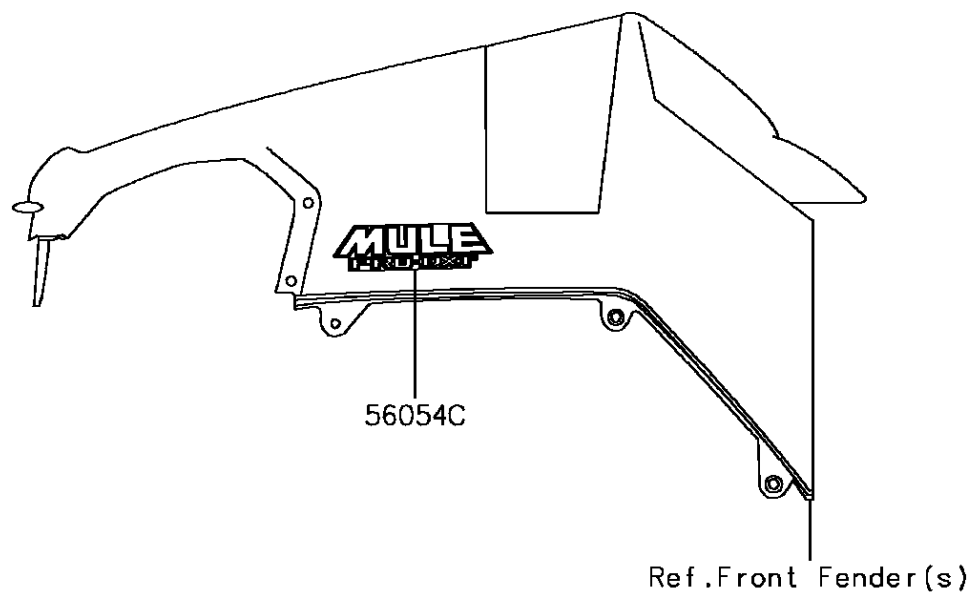

2017 MULE PRO-DX™ PARTS DIAGRAM

Decals

F2861

2017 MULE PRO-DX™ PARTS LIST

Decals

ITEM NAME	PART NUMBER	QUANTITY
MARK,CARRIER,KAWASAKI (Ref # 56054)	56054-1530	1
MARK,RR CARRIER,LH,DIESEL 4X4 (Ref # 56054A)	56054-1961	1
MARK,RR CARRIER,RH,DIESEL 4X4 (Ref # 56054B)	56054-1962	1
MARK,FR FENDER,MULE PRO-DX (Ref # 56054C)	56054-1963	1