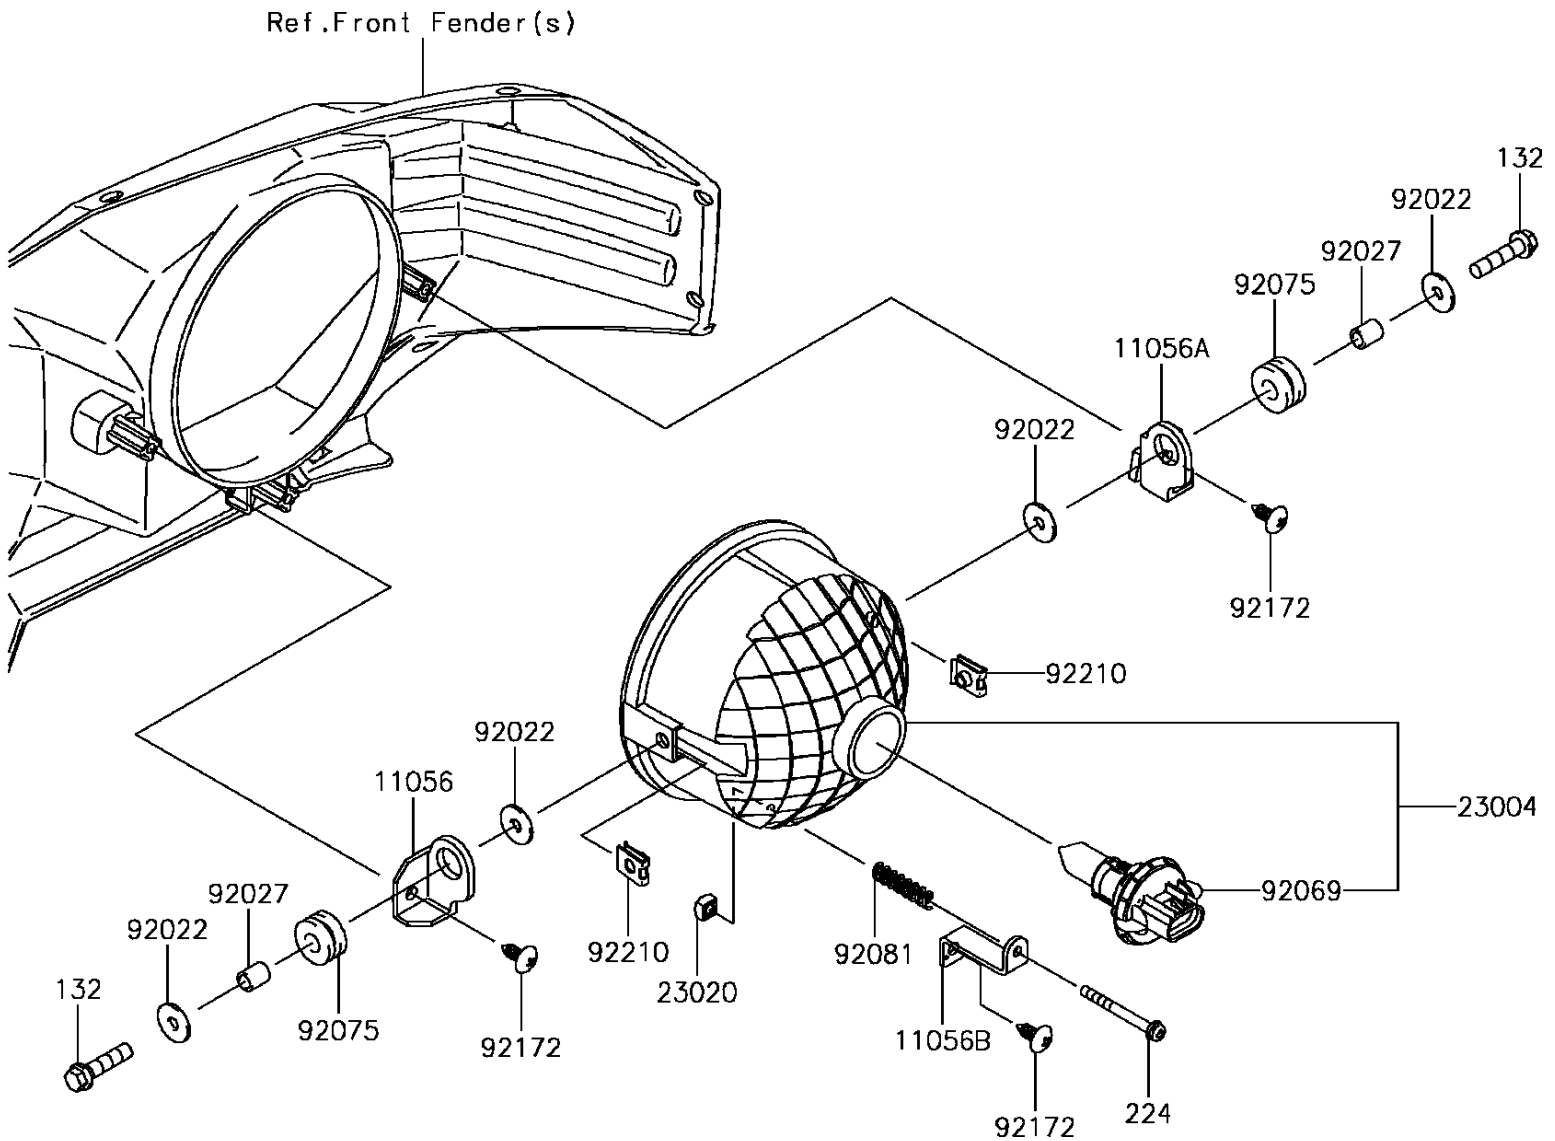

2017 MULE PRO-DX™ PARTS DIAGRAM

Headlight(s)

F2710

2017 MULE PRO-DX™ PARTS LIST

Headlight(s)

ITEM NAME	PART NUMBER	QUANTITY
BOLT-FLANGED-SMALL,6X25 (Ref # 132)	132BA0625	1
SCREW-PAN-WP-CROS (Ref # 224)	224AA0440	1
BRACKET,LH (Ref # 11056)	11056-2931	1
BRACKET,RH (Ref # 11056A)	11056-2932	1
BRACKET (Ref # 11056B)	11056-2933	1
LAMP-HEAD (Ref # 23004)	23004-0339	1
NUT,4MM,FOCUS ADJUST (Ref # 23020)	23020-018	1
WASHER,6.5X20X1.6 (Ref # 92022)	92022-125	1
COLLAR,6.8X10X12 (Ref # 92027)	92027-162	1
BULB,H13-12-8V (Ref # 92069)	92069-0082	1
DAMPER,10X24X12 (Ref # 92075)	92075-1690	1
SPRING,FOCUS ADJUST (Ref # 92081)	92081-1896	1
SCREW,6X16 (Ref # 92172)	92172-0284	1
NUT (Ref # 92210)	92210-1125	1