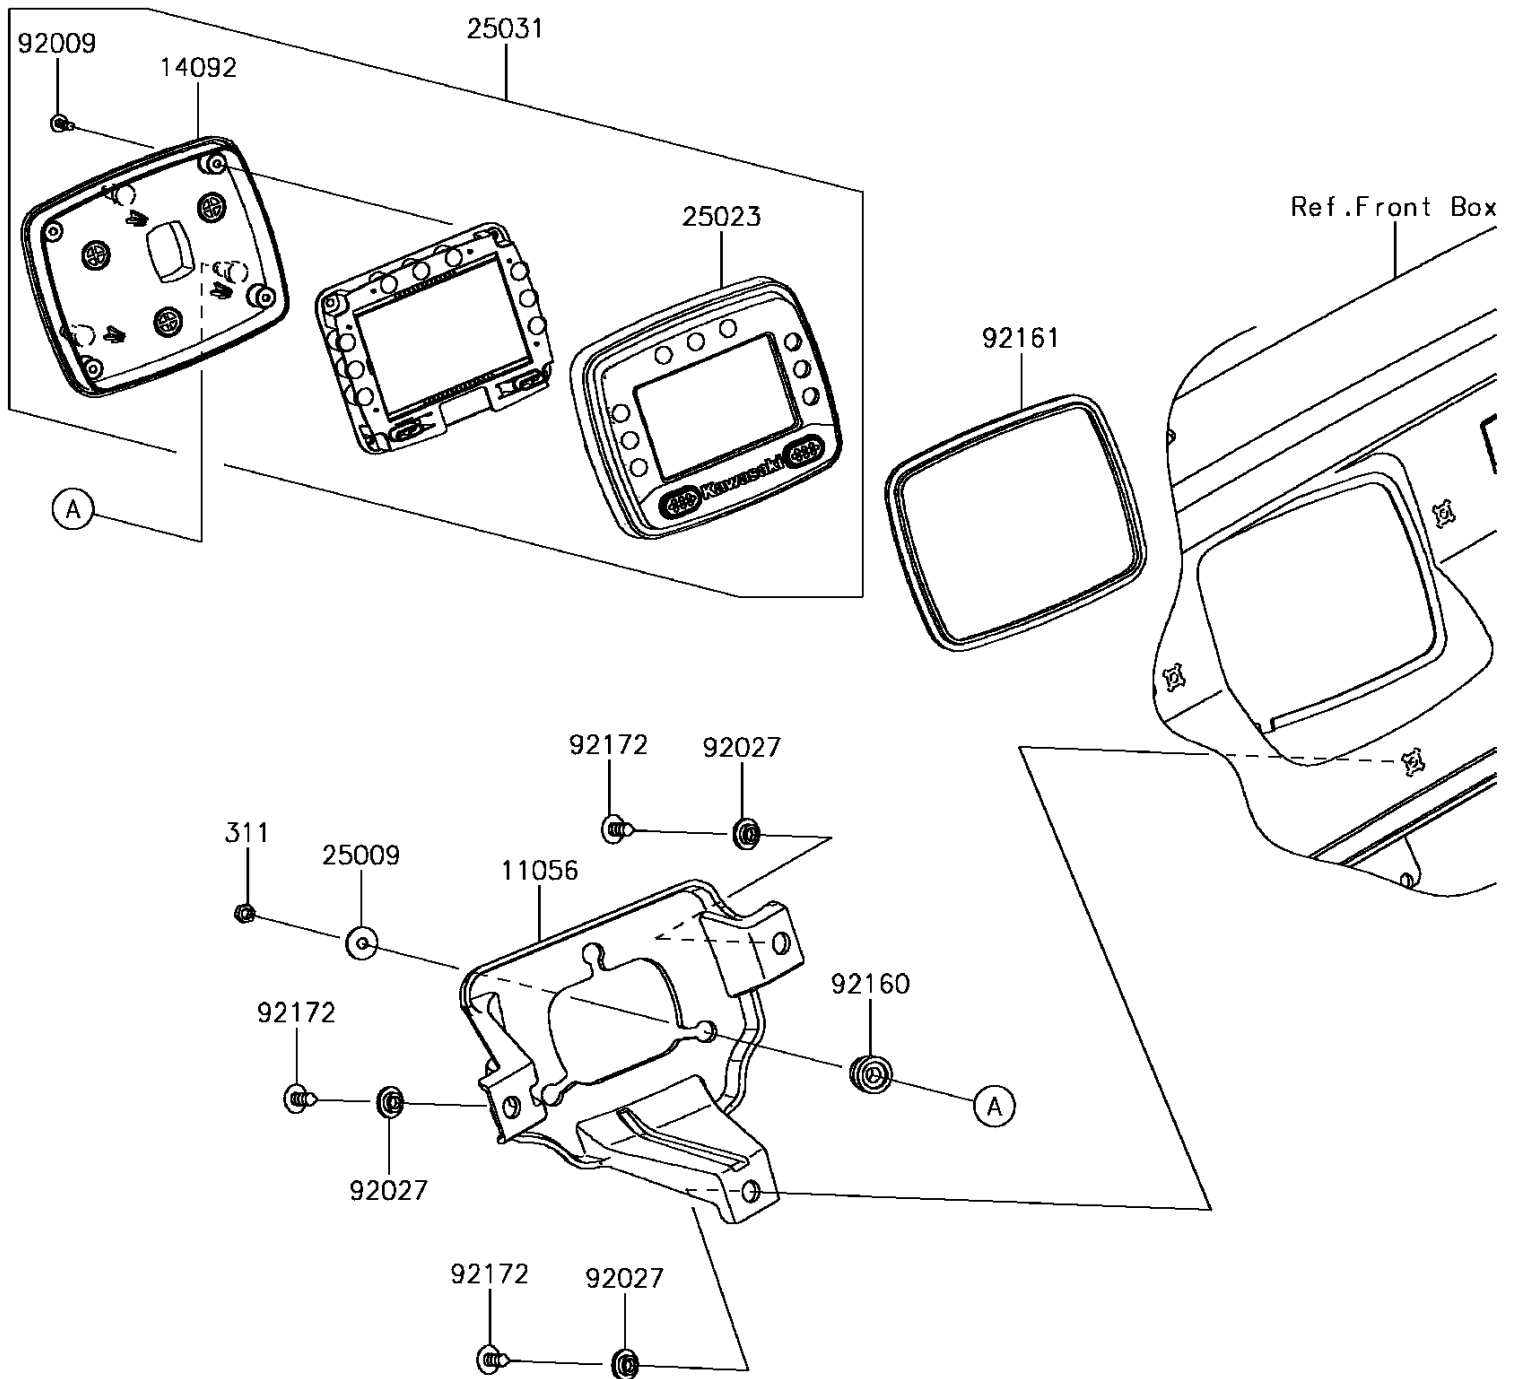

2017 MULE PRO-DX™ PARTS DIAGRAM

Meter(s)

F2530

2017 MULE PRO-DX™ PARTS LIST

Meter(s)

ITEM NAME	PART NUMBER	QUANTITY
NUT-HEX,5MM (Ref # 311)	311AB0500	1
BRACKET,METER (Ref # 11056)	11056-2956	1
COVER,METER,LWR (Ref # 14092)	14092-0834	1
WASHER,5.2X16X1.2 (Ref # 25009)	25009-004	1
COVER-METER CASE,UPP (Ref # 25023)	25023-0075	1
METER-ASSY,LCD (Ref # 25031)	25031-0629	1
SCREW,TAPPING,3X12 (Ref # 92009)	92009-1255	1
COLLAR,L=4.6 (Ref # 92027)	92027-1168	1
DAMPER (Ref # 92160)	92160-1460	1
DAMPER,METER (Ref # 92161)	92161-0906	1
SCREW,6X16 (Ref # 92172)	92172-0284	1