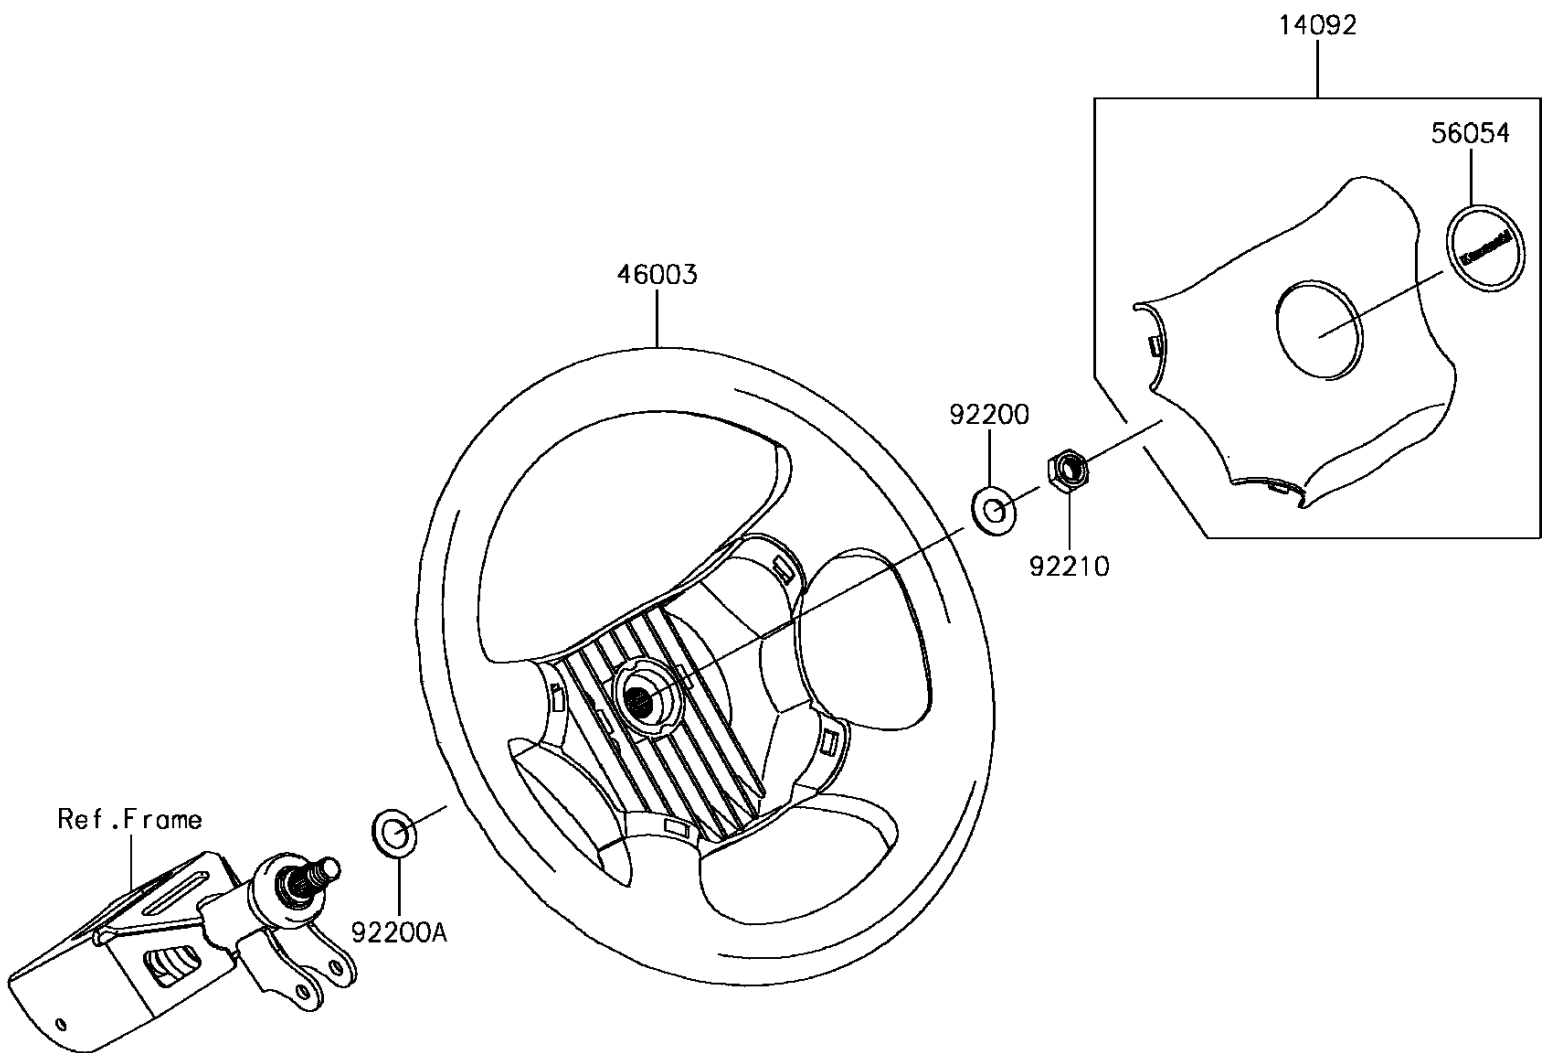

2017 MULE PRO-DX™ PARTS DIAGRAM

Steering Wheel

F2311

2017 MULE PRO-DX™ PARTS LIST

Steering Wheel

ITEM NAME	PART NUMBER	QUANTITY
COVER,HORN SWITCH (Ref # 14092)	14092-1029	1
HANDLE (Ref # 46003)	46003-0595	1
MARK,CENTER LOGO,KAWASAKI (Ref # 56054)	56054-1188	1
WASHER,12.1X25X1.6 (Ref # 92200)	92200-0455	1
WASHER,15X25X1.6 (Ref # 92200A)	92200-0460	1
NUT,LOCK,12MM (Ref # 92210)	92210-1249	1