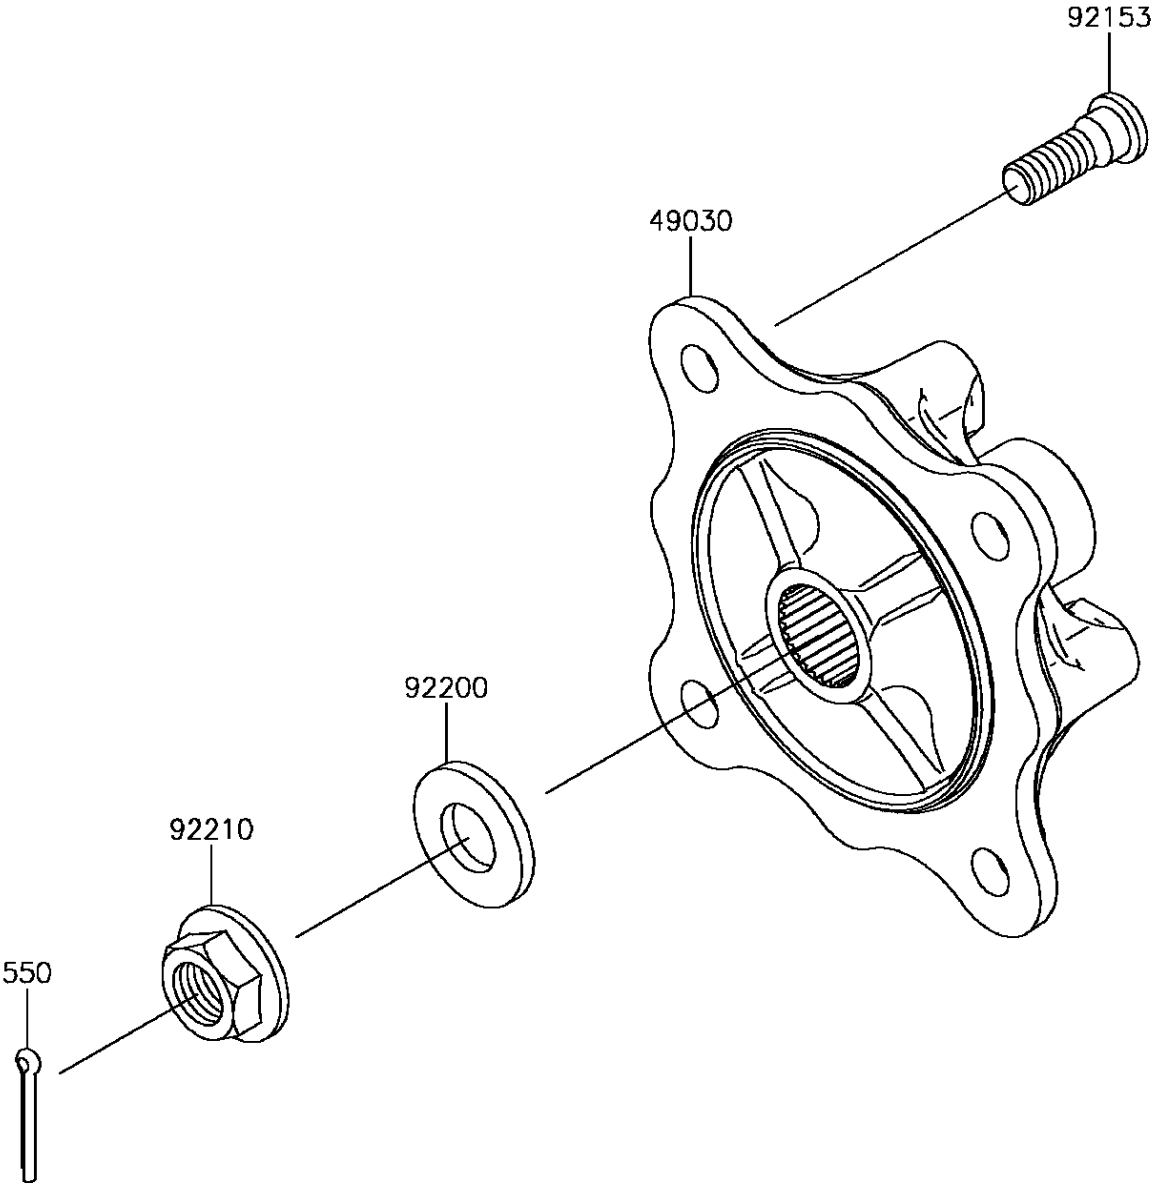

## 2017 MULE PRO-DX™ PARTS DIAGRAM

Rear Hubs/Brakes

F2240

## 2017 MULE PRO-DX™ PARTS LIST

Rear Hubs/Brakes

ITEM NAME	PART NUMBER	QUANTITY
PIN-COTTER,4.0X30 (Ref # 550)	550AA4030	1
HUB,RR (Ref # 49030)	49030-0049	1
BOLT,12MM (Ref # 92153)	92153-1915	1
WASHER,20.3X41X4.5 (Ref # 92200)	92200-0921	1
NUT,FLANGED,20MM (Ref # 92210)	92210-2093	1