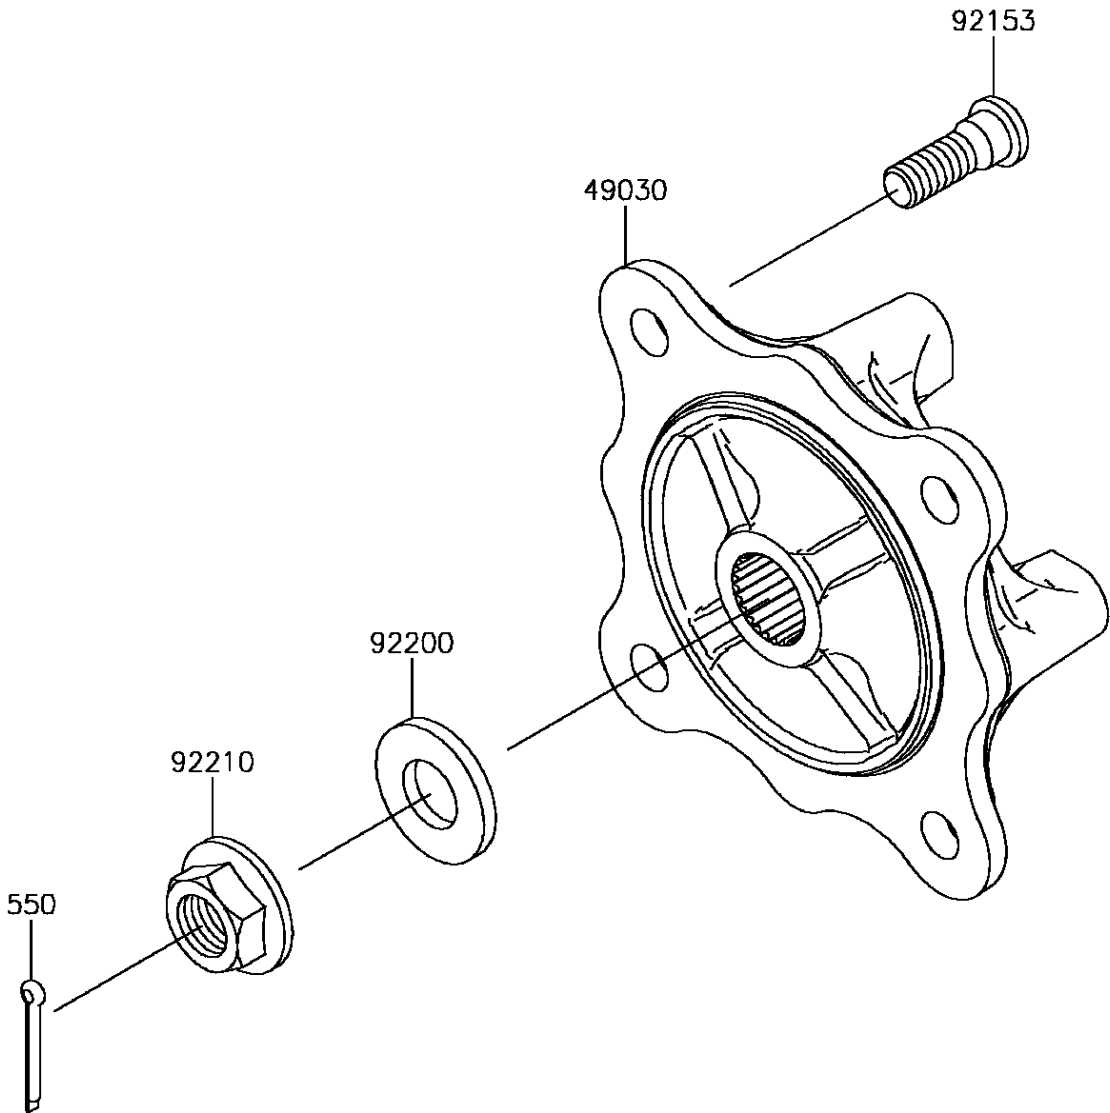

## 2017 MULE PRO-DX™ PARTS DIAGRAM

Front Hubs/Brakes

F2230

## 2017 MULE PRO-DX™ PARTS LIST

Front Hubs/Brakes

ITEM NAME	PART NUMBER	QUANTITY
PIN-COTTER,4.0X30 (Ref # 550)	550AA4030	1
HUB,FR (Ref # 49030)	49030-0048	1
BOLT,12MM (Ref # 92153)	92153-1915	1
WASHER,20.3X41X4.5 (Ref # 92200)	92200-0921	1
NUT,FLANGED,20MM (Ref # 92210)	92210-2093	1