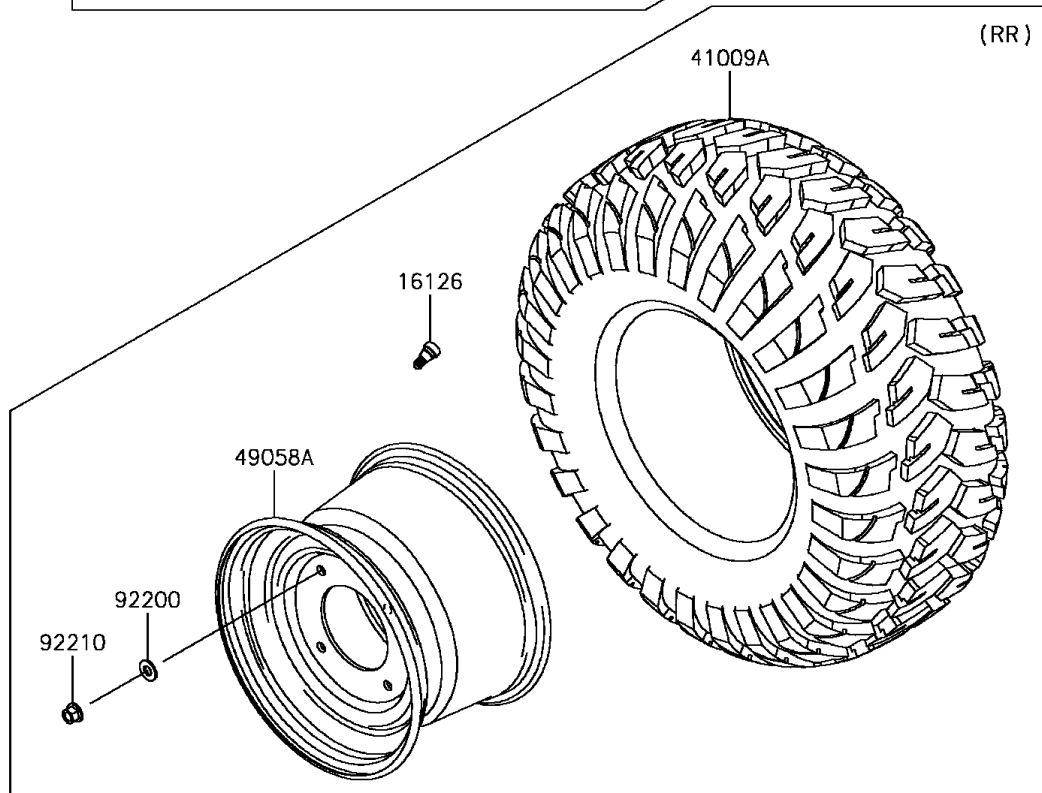

2017 MULE PRO-DX™ PARTS DIAGRAM

Wheels/Tires

2017 MULE PRO-DX™ PARTS LIST

Wheels/Tires

ITEM NAME	PART NUMBER	QUANTITY
VALVE (Ref # 16126)	16126-4001	1
TIRE,FR,26X9.00R12 4PR,FRONTIER (Ref # 41009)	41009-0607	1
TIRE,RR,26X11.00R12 4PR,FRONTIER (Ref # 41009A)	41009-0608	1
WHEEL,FR,12X7.0AT,F.S.BLACK (Ref # 49058)	49058-0608-397	1
WHEEL,RR,12X8.0AT,F.S.BLACK (Ref # 49058A)	49058-0611-397	1
WASHER,12.1X26X2.3 (Ref # 92200)	92200-0930	1
NUT,12MM (Ref # 92210)	92210-0603	1