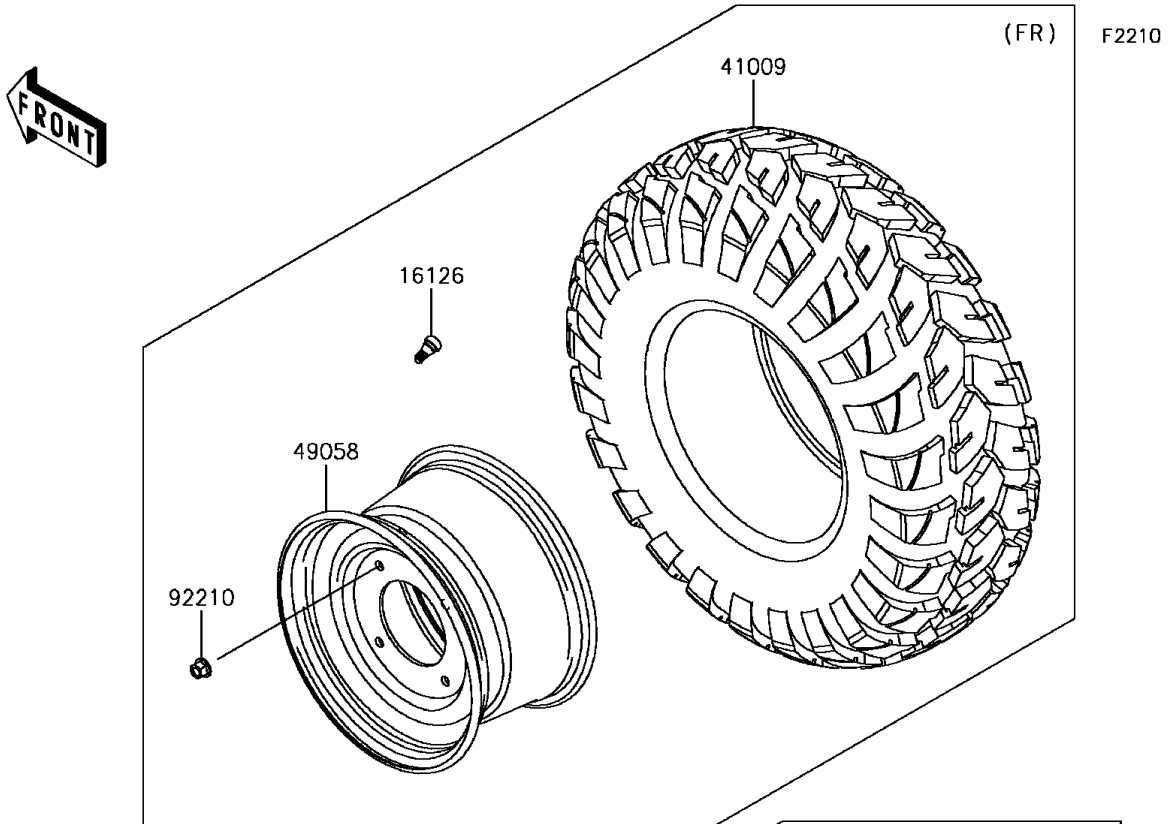

2017 MULE PRO-DX™ PARTS DIAGRAM

Wheels/Tires

2017 MULE PRO-DX™ PARTS LIST

Wheels/Tires

ITEM NAME	PART NUMBER	QUANTITY
VALVE (Ref # 16126)	16126-4001	1
TIRE,FR,26X9.00R12 4PR,FRONTIER (Ref # 41009)	41009-0607	1
TIRE,RR,26X11.00R12 4PR,FRONTIER (Ref # 41009A)	41009-0608	1
WHEEL,FR,12X7.0AT,F.S.BLACK (Ref # 49058)	49058-0608-397	1
WHEEL,RR,12X8.0AT,F.S.BLACK (Ref # 49058A)	49058-0611-397	1
WASHER,12.1X26X2.3 (Ref # 92200)	92200-0930	1
NUT,12MM (Ref # 92210)	92210-0603	1