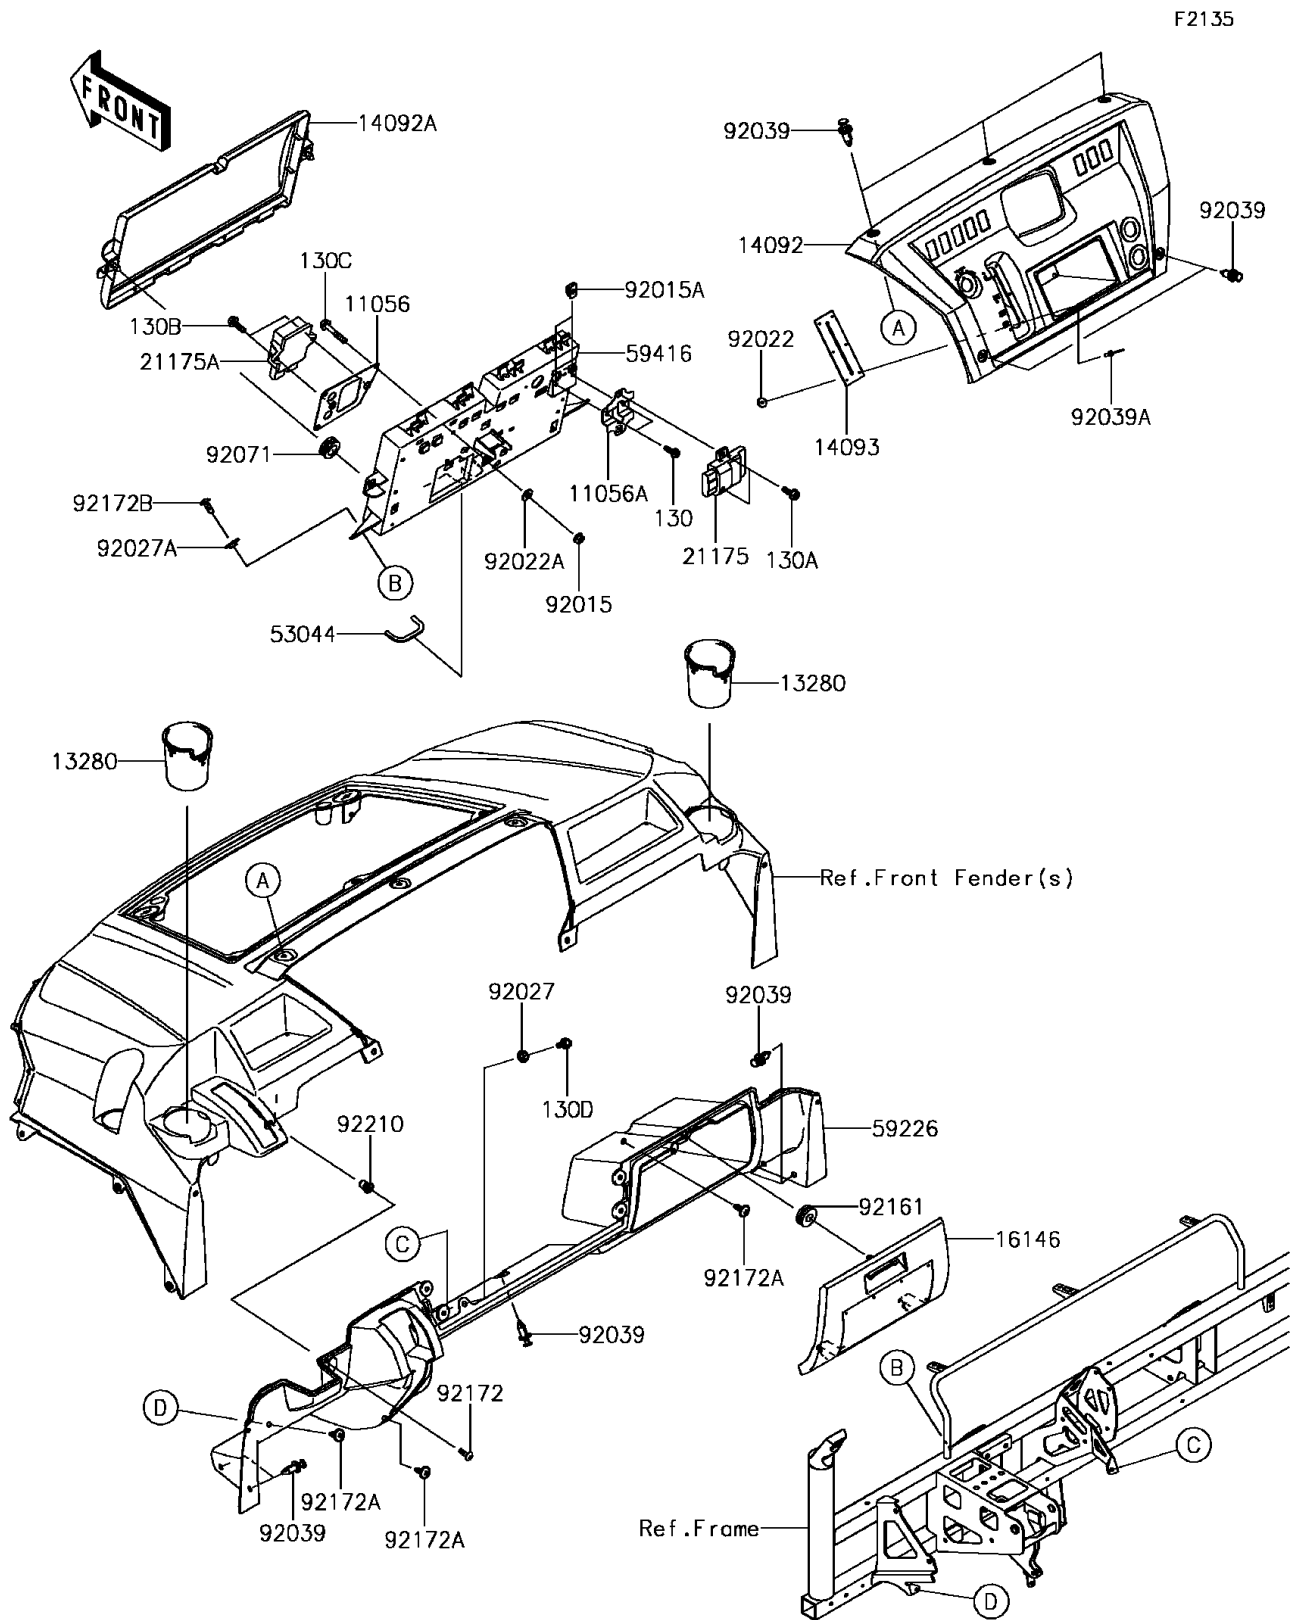

## 2017 MULE PRO-DX™ PARTS DIAGRAM

Front Box

## 2017 MULE PRO-DX™ PARTS LIST

Front Box

ITEM NAME	PART NUMBER	QUANTITY
BOLT-FLANGED,5X16 (Ref # 130)	130BA0516	1
BOLT-FLANGED,6X16 (Ref # 130A)	130BA0616	1
BOLT-FLANGED,6X18 (Ref # 130B)	130BA0618	1
BOLT-FLANGED,6X35 (Ref # 130C)	130BA0635	1
BOLT-FLANGED,6X16 (Ref # 130D)	130CA0616	1
BRACKET,SOLENOID (Ref # 11056)	11056-7476	1
BRACKET,CONTROLLER (Ref # 11056A)	11056-7477	1
HOLDER,CUP (Ref # 13280)	13280-0774	1
COVER,DASHBOARD (Ref # 14092)	14092-1192	1
COVER,ELECTRIC BOX (Ref # 14092A)	14092-1197	1
COVER,SHIFT LEVER (Ref # 14093)	14093-0146	1
COVER-ASSY,GLOVE BOX (Ref # 16146)	16146-0786	1
ECU,VEHICLE CONTROLLER (DRIVE) (Ref # 21175)	21175-1105	1
ECU,AIR PRESSURE SENSOR (FUEL) (Ref # 21175A)	21175-1113	1
TRIM (Ref # 53044)	53044-0572	1
PANEL-CONTROL (Ref # 59226)	59226-0042	1
CASE-ELECTRIC (Ref # 59416)	59416-0025	1
NUT,FLANGED,6MM (Ref # 92015)	92015-1367	1
NUT,5MM (Ref # 92015A)	92015-1627	1
WASHER,3.3X12X1.2 (Ref # 92022)	92022-1407	1
WASHER (Ref # 92022A)	92022-2247	1
COLLAR,L=4.6 (Ref # 92027)	92027-1168	1
COLLAR,L=5.1 (Ref # 92027A)	92027-1260	1
RIVET (Ref # 92039)	92039-1229	1
RIVET (Ref # 92039A)	92039-1231	1
GROMMET (Ref # 92071)	92071-1131	1
DAMPER,7.8X26X10 (Ref # 92161)	92161-1786	1
SCREW,5MM (Ref # 92172)	92172-0292	1
SCREW,6X16 (Ref # 92172A)	92172-0711	1

## 2017 MULE PRO-DX™ PARTS LIST

Front Box

ITEM NAME	PART NUMBER	QUANTITY
SCREW,TAPPING,6X16 (Ref # 92172B)	92172-0739	1
NUT,WELL,5MM (Ref # 92210)	92210-0370	1