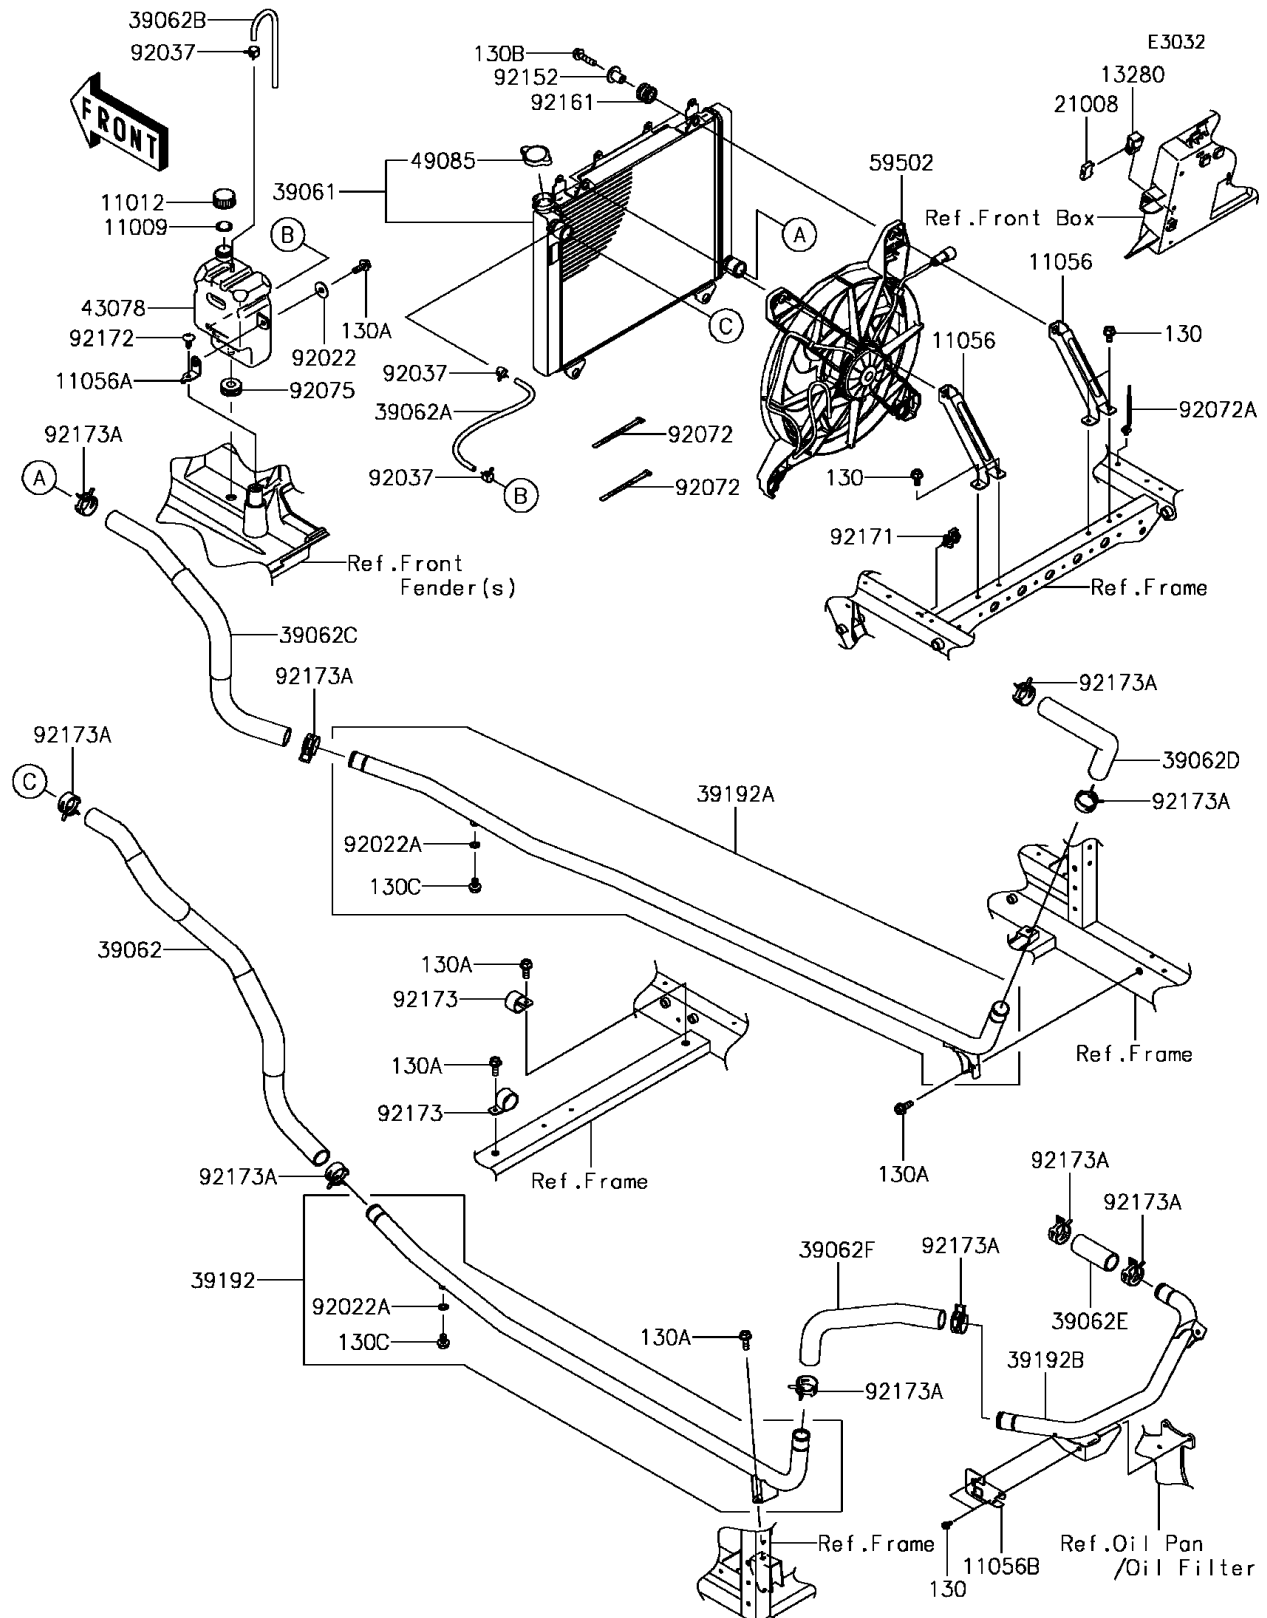

2017 MULE PRO-DX™ PARTS DIAGRAM

Radiator

2017 MULE PRO-DX™ PARTS LIST

Radiator

ITEM NAME	PART NUMBER	QUANTITY
BOLT-FLANGED,6X12 (Ref # 130)	130BA0612	1
BOLT-FLANGED,6X16 (Ref # 130A)	130BA0616	1
BOLT-FLANGED,6X25 (Ref # 130B)	130BA0625	1
BOLT-FLANGED,6X10 (Ref # 130C)	130BB0610	1
GASKET,RESERVOIR TANK CAP (Ref # 11009)	11009-1145	1
CAP (Ref # 11012)	11012-1084	1
BRACKET,RADIATOR (Ref # 11056)	11056-2833	1
BRACKET,RESERVOIR (Ref # 11056A)	11056-3856	1
BRACKET,HARNESS (Ref # 11056B)	11056-7479	1
HOLDER,BREAKER (Ref # 13280)	13280-0082	1
BREAKER,RAD. FAN,20A (Ref # 21008)	21008-0554	1
RADIATOR-ASSY (Ref # 39061)	39061-0706	1
HOSE-COOLING,RADIATOR IN (Ref # 39062)	39062-0650	1
HOSE-COOLING,RAD.-RESERVOIR (Ref # 39062A)	39062-0657	1
HOSE-COOLING,OVER FLOW (Ref # 39062B)	39062-0696	1
HOSE-COOLING,RADIATOR OUT (Ref # 39062C)	39062-0697	1
HOSE-COOLING,ENGINE IN (Ref # 39062D)	39062-0713	1
HOSE-COOLING,ENGINE OUT (Ref # 39062E)	39062-0714	1
HOSE-COOLING,ENGINE OUT (Ref # 39062F)	39062-0715	1
PIPE-WATER,LH (Ref # 39192)	39192-0575	1
PIPE-WATER,RH (Ref # 39192A)	39192-0591	1
PIPE-WATER,CNT (Ref # 39192B)	39192-0593	1
RESERVOIR (Ref # 43078)	43078-0571	1
CAP-ASSY-PRESSURE (Ref # 49085)	49085-0005	1
FAN-ASSY (Ref # 59502)	59502-0609	1
WASHER,PLAIN,6MM (Ref # 92022)	92022-165	1
WASHER,6.2X11X1 (Ref # 92022A)	92022-304	1
CLAMP,TUBE (Ref # 92037)	92037-1461	1
BAND,L=123 (Ref # 92072)	92072-030	1

2017 MULE PRO-DX™ PARTS LIST

Radiator

ITEM NAME	PART NUMBER	QUANTITY
BAND (Ref # 92072A)	92072-1414	1
DAMPER (Ref # 92075)	92075-1185	1
COLLAR (Ref # 92152)	92152-1512	1
DAMPER (Ref # 92161)	92161-1349	1
CLAMP (Ref # 92171)	92171-0453	1
SCREW,6X16 (Ref # 92172)	92172-0284	1
CLAMP (Ref # 92173)	92173-1204	1
CLAMP,28.6MM (Ref # 92173A)	92173-1205	1