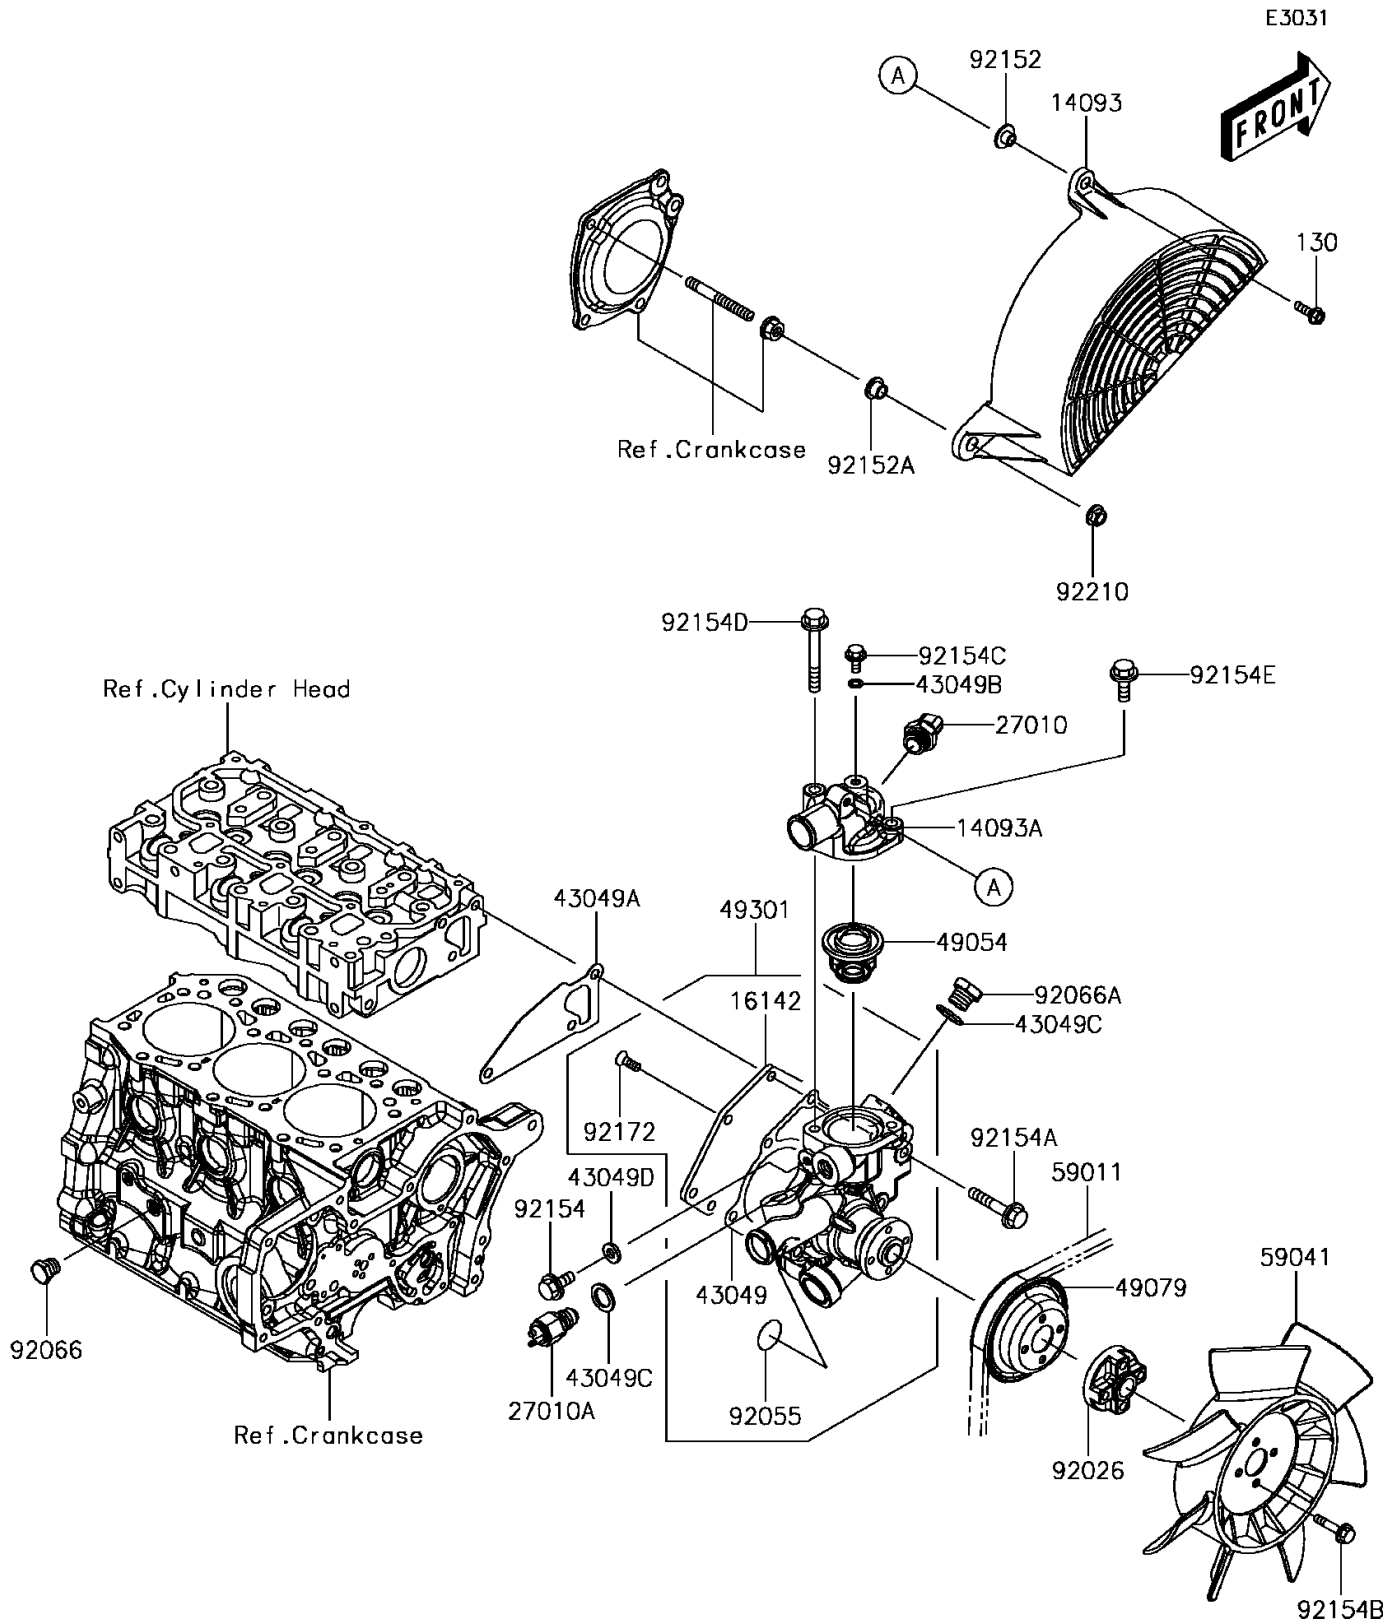

2017 MULE PRO-DX™ PARTS DIAGRAM

Water Pump

2017 MULE PRO-DX™ PARTS LIST

Water Pump

ITEM NAME	PART NUMBER	QUANTITY
BOLT-FLANGED,6X20 (Ref # 130)	130BA0620	1
COVER,FAN (Ref # 14093)	14093-0297	1
COVER,THERMOSTAT (Ref # 14093A)	14093-0446	1
COVER-PUMP (Ref # 16142)	16142-0736	1
SWITCH,THERMOSTAT (Ref # 27010)	27010-0839	1
SWITCH,THERMO (Ref # 27010A)	27010-0840	1
PACKING,WATER PUMP (Ref # 43049)	43049-0040	1
PACKING,WATER PUMP (Ref # 43049A)	43049-0041	1
PACKING,6X1 (Ref # 43049B)	43049-0042	1
PACKING (Ref # 43049C)	43049-0043	1
PACKING,8X1 (Ref # 43049D)	43049-0047	1
THERMOSTAT (Ref # 49054)	49054-0008	1
PULLEY-BELT (Ref # 49079)	49079-0027	1
PUMP-ASSY-WATER (Ref # 49301)	49301-0002	1
BELT,A35 (Ref # 59011)	59011-0045	1
FAN,COOLING (Ref # 59041)	59041-0015	1
SPACER (Ref # 92026)	92026-0820	1
RING-O (Ref # 92055)	92055-0858	1
PLUG,DRAIN (Ref # 92066)	92066-0853	1
PLUG (Ref # 92066A)	92066-0854	1
COLLAR (Ref # 92152)	92152-0181	1
COLLAR (Ref # 92152A)	92152-0613	1
BOLT,FLANGED,8X12 (Ref # 92154)	92154-1999	1
BOLT,FLANGED,8X45 (Ref # 92154A)	92154-2000	1
BOLT,FLANGED,6X30 (Ref # 92154B)	92154-2067	1
BOLT,FLANGED,6X10 (Ref # 92154C)	92154-2068	1
BOLT,FLANGED,8X65 (Ref # 92154D)	92154-2070	1
BOLT,FLANGED,8X28 (Ref # 92154E)	92154-2110	1
SCREW,6X12 (Ref # 92172)	92172-0987	1

2017 MULE PRO-DX™ PARTS LIST

Water Pump

ITEM NAME	PART NUMBER	QUANTITY
NUT,FLANGED,8MM (Ref # 92210)	92210-0555	1