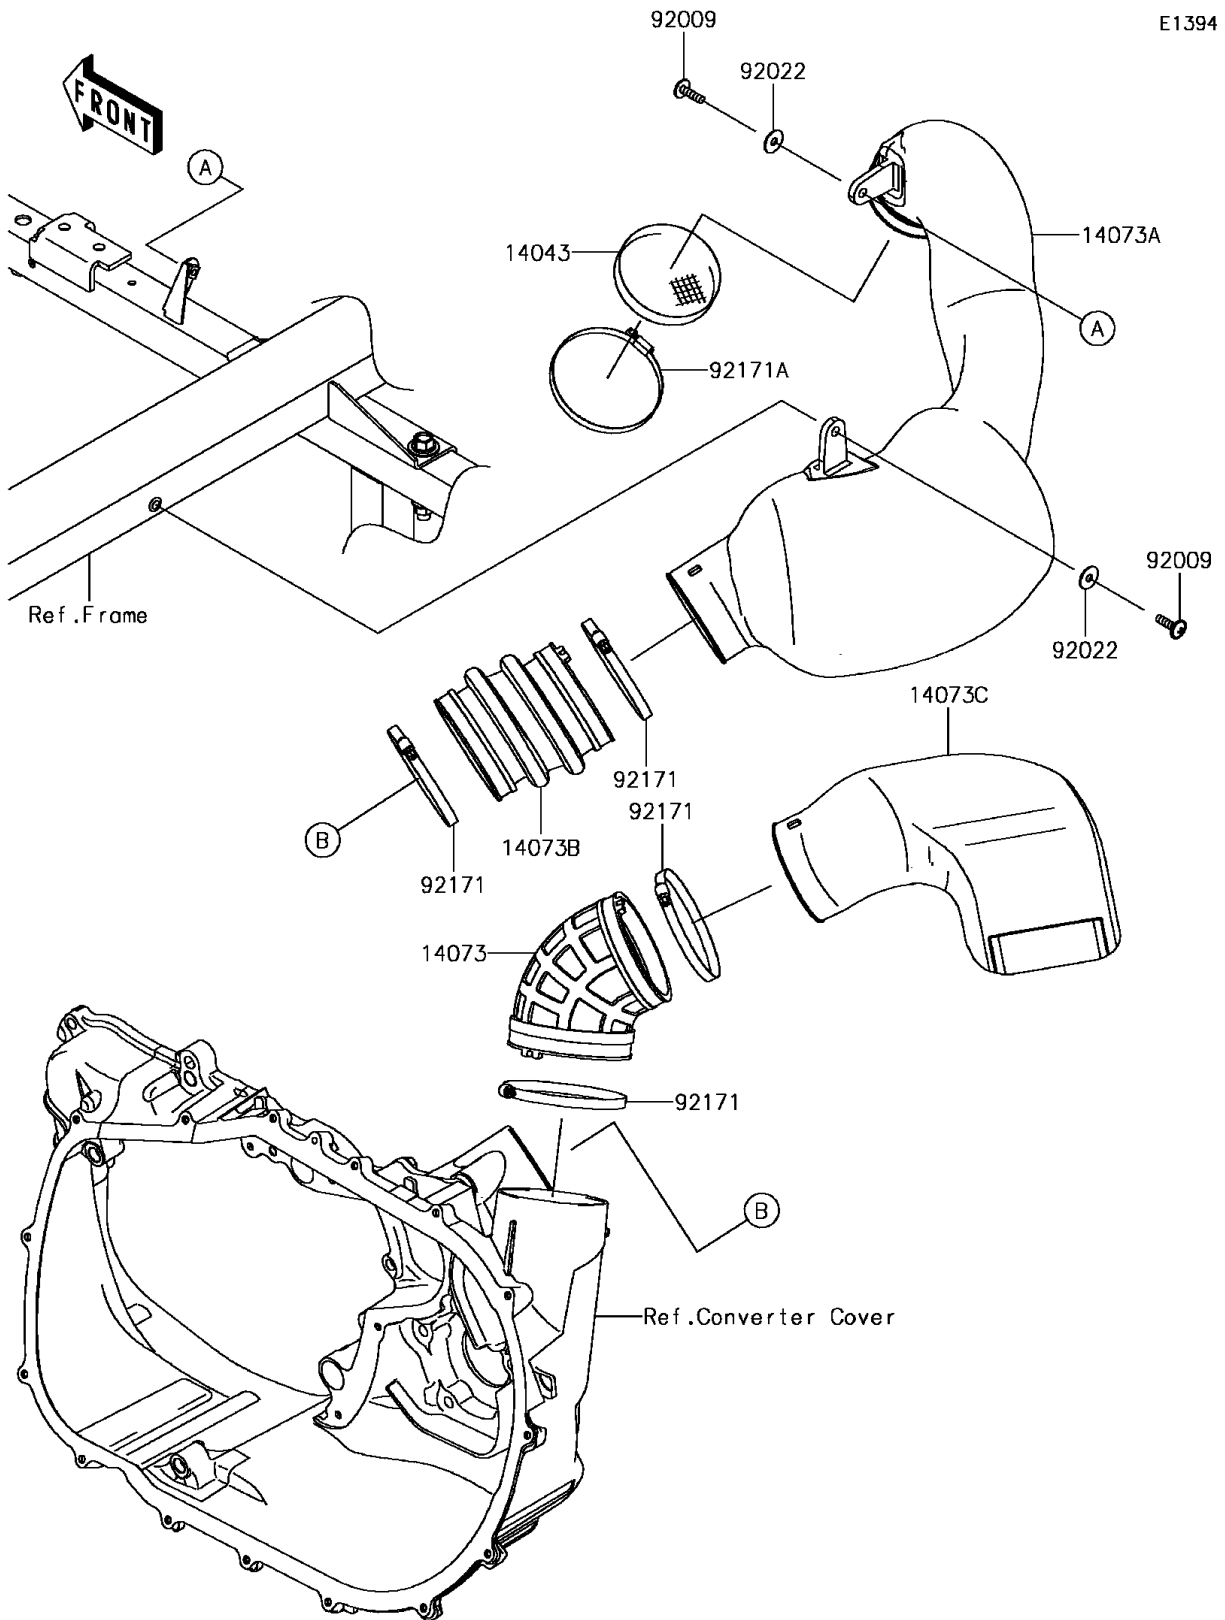

## 2017 MULE PRO-DX™ PARTS DIAGRAM

Air Cleaner-Belt Converter

E1394

## 2017 MULE PRO-DX™ PARTS LIST

Air Cleaner-Belt Converter

ITEM NAME	PART NUMBER	QUANTITY
FILTER (Ref # 14043)	14043-0013	1
DUCT,EXHAUST (Ref # 14073)	14073-0788	1
DUCT,INTAKE (Ref # 14073A)	14073-0789	1
DUCT,INTAKE (Ref # 14073B)	14073-0790	1
DUCT,EXHAUST (Ref # 14073C)	14073-0793	1
SCREW,6X22 (Ref # 92009)	92009-1441	1
WASHER,PLAIN,6MM (Ref # 92022)	92022-165	1
CLAMP (Ref # 92171)	92171-1383	1
CLAMP (Ref # 92171A)	92171-3716	1