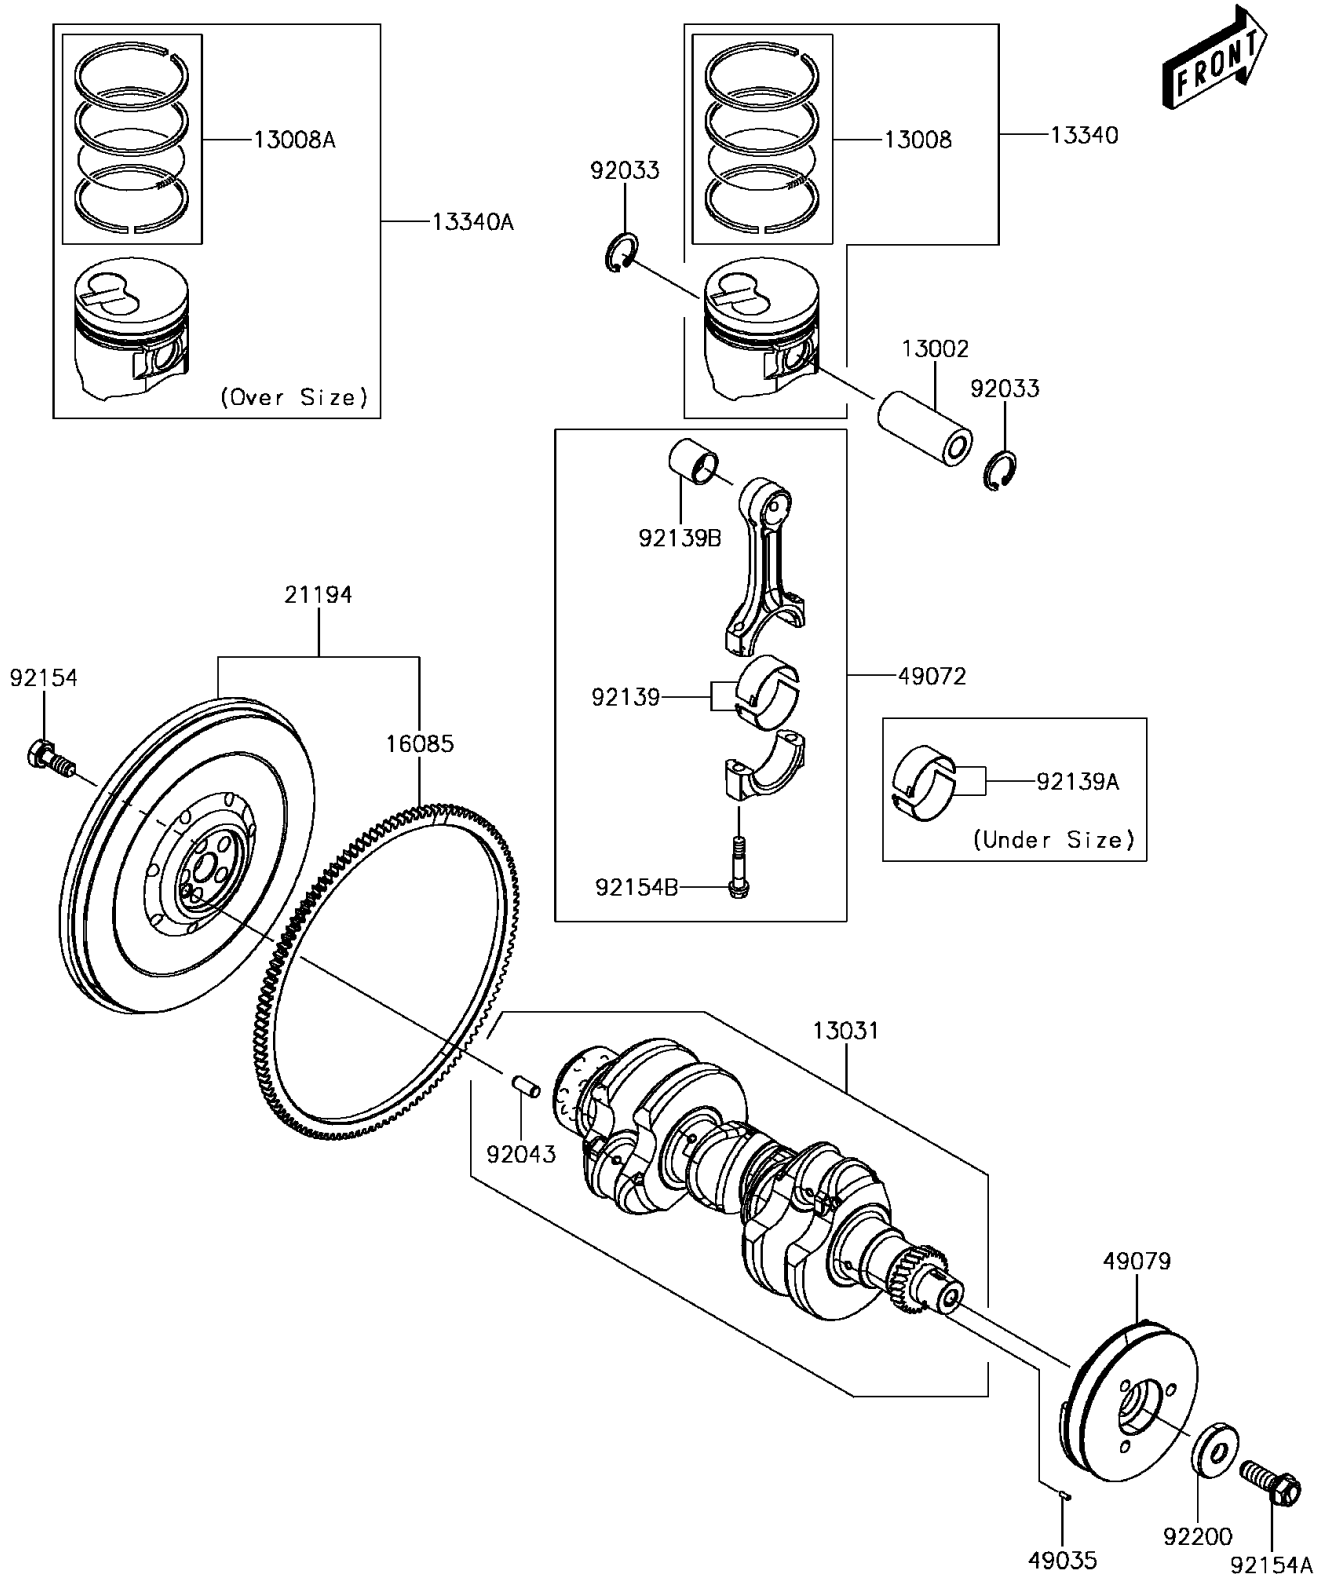

## 2017 MULE PRO-DX™ PARTS DIAGRAM

Crankshaft/Piston(s)

E1320

## 2017 MULE PRO-DX™ PARTS LIST

Crankshaft/Piston(s)

ITEM NAME	PART NUMBER	QUANTITY
PIN-PISTON (Ref # 13002)	13002-0047	1
RING-SET-PISTON,STD (Ref # 13008)	13008-0563	1
RING-SET-PISTON,O/S,0.25 (Ref # 13008A)	13008-0566	1
CRANKSHAFT-COMP (Ref # 13031)	13031-0841	1
PISTON-ASSY-ENGINE,STD (Ref # 13340)	13340-0004	1
PISTON-ASSY-ENGINE,O/S,0.25 (Ref # 13340A)	13340-0005	1
GEAR,RING (Ref # 16085)	16085-0655	1
FLYWHEEL-COMP (Ref # 21194)	21194-0037	1
PIN-SPRING (Ref # 49035)	49035-0017	1
ROD-COMP-CONNECTING (Ref # 49072)	49072-0001	1
PULLEY-BELT (Ref # 49079)	49079-0026	1
RING-SNAP (Ref # 92033)	92033-0774	1
PIN,8X16 (Ref # 92043)	92043-0886	1
BUSHING,STD (Ref # 92139)	92139-0860	1
BUSHING,U/S,0.25 (Ref # 92139A)	92139-0864	1
BUSHING,PISTON PIN (Ref # 92139B)	92139-0865	1
BOLT,FLYWHEEL (Ref # 92154)	92154-1992	1
BOLT,FLANGED (Ref # 92154A)	92154-1993	1
BOLT,CONNECTING ROD (Ref # 92154B)	92154-1994	1
WASHER (Ref # 92200)	92200-1807	1