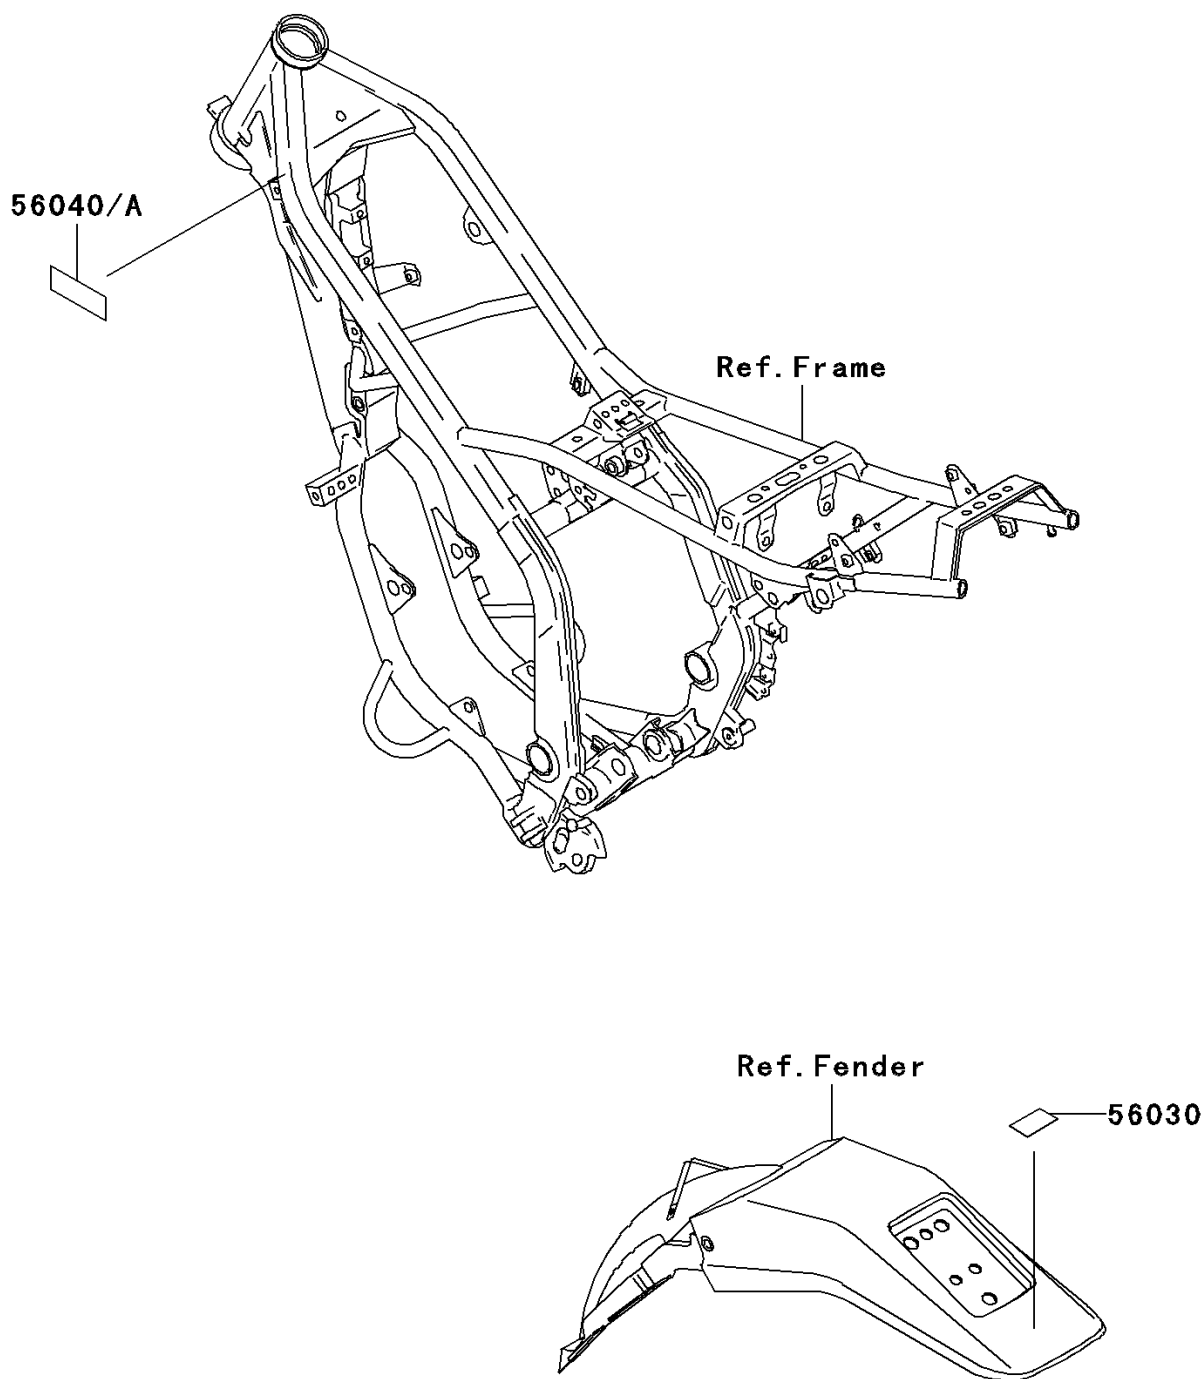

2002 KDX™220R PARTS DIAGRAM

Labels

F2860

2002 KDX™220R PARTS LIST

Labels

ITEM NAME	PART NUMBER	QUANTITY
LABEL,32:1 (Ref # 56030)	56030-1230	1
LABEL-WARNING,OFF-ROAD VEHICLE (Ref # 56040)	56040-1018	1
LABEL-WARNING,OFF-ROAD VEHICLE (Ref # 56040A)	56040-1304	1