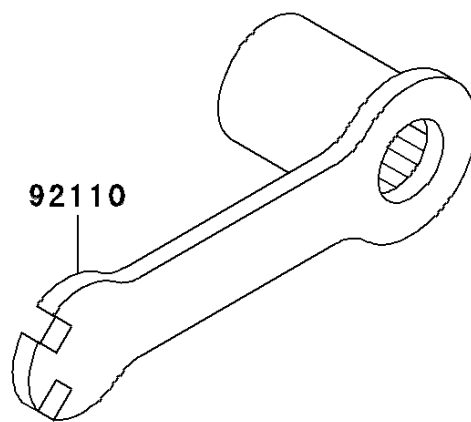

2002 KDX™220R PARTS DIAGRAM

Owner's Tools

F2810

2002 KDX™220R PARTS LIST

Owner's Tools

ITEM NAME	PART NUMBER	QUANTITY
GASKET-LIQUID,TUBE,100G,SILVER (Ref # 92104)	92104-002	1
TOOL-WRENCH,BOX,21MM&SPOKE (Ref # 92110)	92110-1142	1