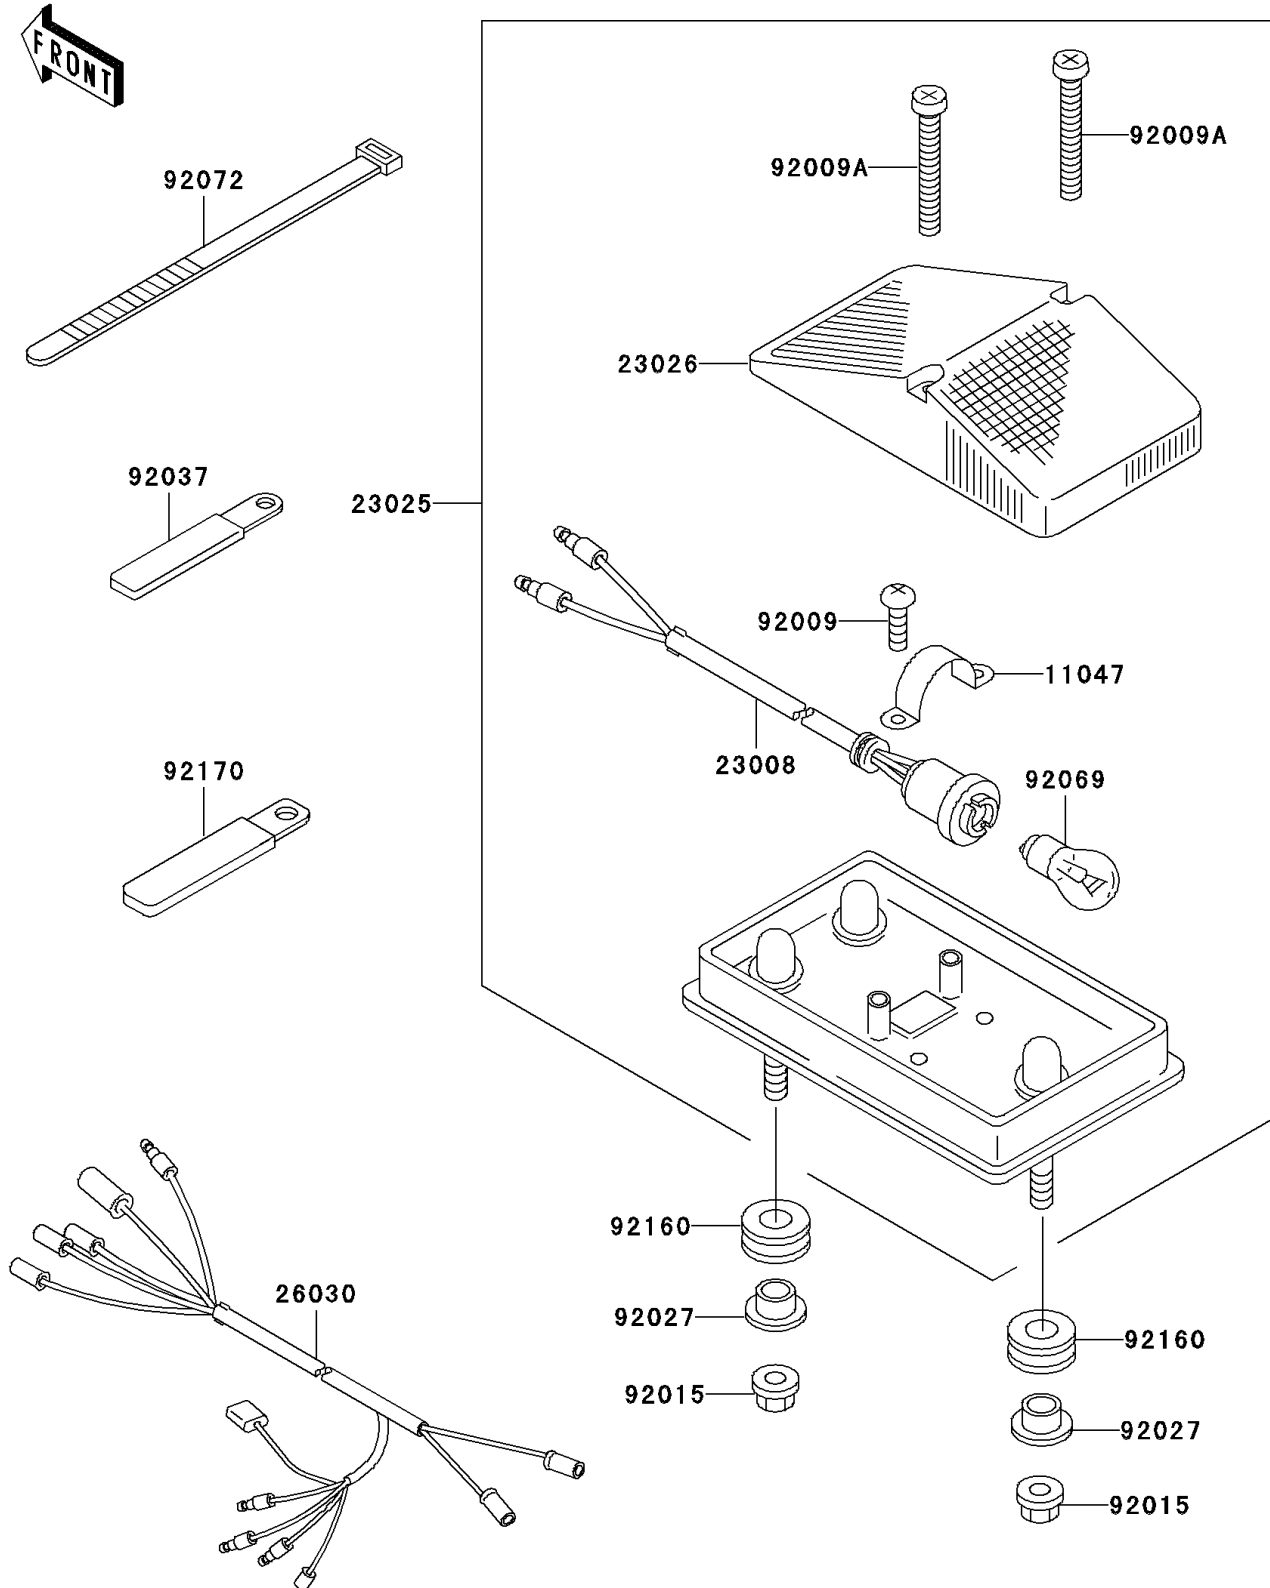

## 2002 KDX™220R PARTS DIAGRAM

Taillight(s)

F2720

## 2002 KDX™220R PARTS LIST

Taillight(s)

ITEM NAME	PART NUMBER	QUANTITY
BRACKET, TAIL LAMP (Ref # 11047)	11047-1238	1
SOCKET-ASSY, TAIL LAMP (Ref # 23008)	23008-1462	1
LAMP-TAIL (Ref # 23025)	23025-1215	1
LENS, TAIL LAMP (Ref # 23026)	23026-1131	1
HARNESS, MAIN (Ref # 26030)	26030-1279	1
SCREW, TAPPING, 4X10 (Ref # 92009)	92009-1021	1
SCREW, TAPPING, 4X30 (Ref # 92009A)	92009-1647	1
NUT, FLANGED, 6MM (Ref # 92015)	92015-1367	1
COLLAR, L=14.1 (Ref # 92027)	92027-1920	1
CLAMP, WIRING HARNESS, L=60 (Ref # 92037)	92037-1069	1
BULB, 12V 10W (Ref # 92069)	92069-1072	1
BAND, L=202 (Ref # 92072)	92072-1195	1
DAMPER (Ref # 92160)	92160-1167	1
CLAMP, L=150 (Ref # 92170)	92170-1114	1