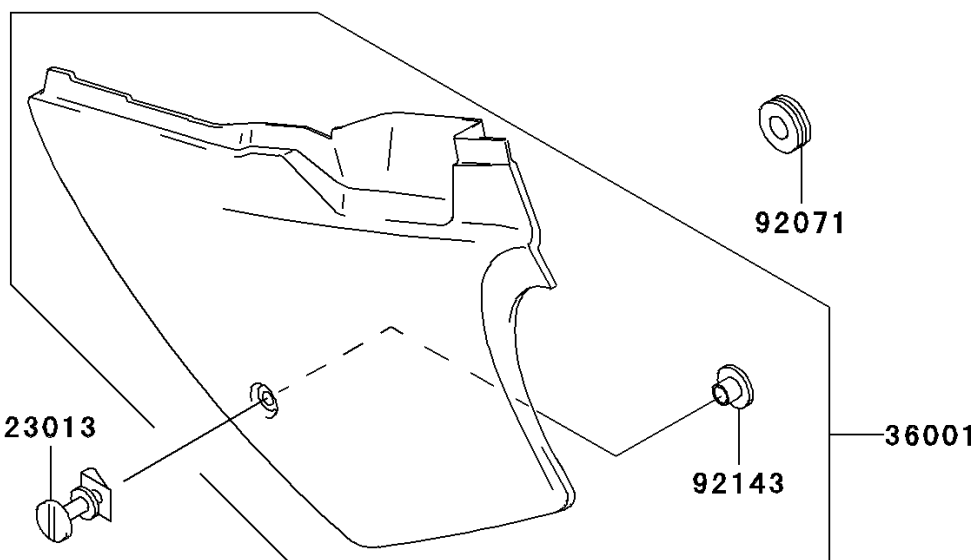

## 2002 KDX™220R PARTS DIAGRAM

Side Covers/Chain Cover

F2610

92075

92071

23013

92143

36001

## 2002 KDX™220R PARTS LIST

Side Covers/Chain Cover

ITEM NAME	PART NUMBER	QUANTITY
SCREW-ASSY (Ref # 23013)	23013-1051	1
COVER-SIDE,LH,P.WHITE (Ref # 36001)	36001-1526-6F	1
COVER-SIDE,RH,P.WHITE (Ref # 36001A)	36001-1527-6F	1
GROMMET (Ref # 92071)	92071-056	1
DAMPER (Ref # 92075)	92075-1967	1
DAMPER,AIR FILTER (Ref # 92075A)	92075-217	1
COLLAR (Ref # 92143)	92143-1196	1
BOLT,6X20 (Ref # 92150)	92150-1339	1