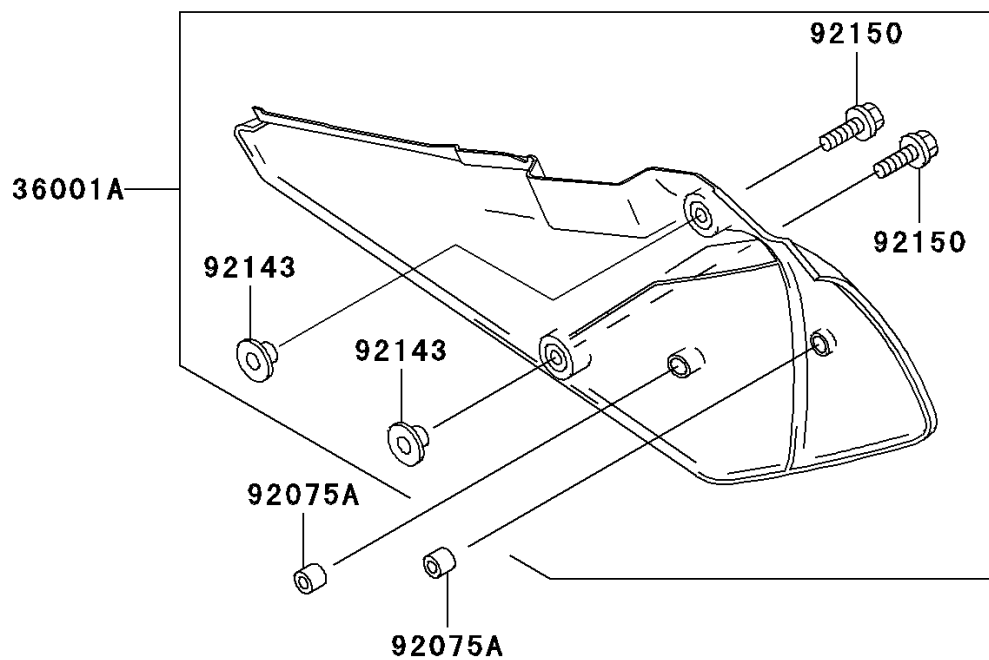

## 2002 KDX™220R PARTS DIAGRAM

Side Covers/Chain Cover

F2610

92075

92071

23013

92143

36001

## 2002 KDX™220R PARTS LIST

Side Covers/Chain Cover

ITEM NAME	PART NUMBER	QUANTITY
SCREW-ASSY (Ref # 23013)	23013-1051	1
COVER-SIDE,LH,P.WHITE (Ref # 36001)	36001-1526-6F	1
COVER-SIDE,RH,P.WHITE (Ref # 36001A)	36001-1527-6F	1
GROMMET (Ref # 92071)	92071-056	1
DAMPER (Ref # 92075)	92075-1967	1
DAMPER,AIR FILTER (Ref # 92075A)	92075-217	1
COLLAR (Ref # 92143)	92143-1196	1
BOLT,6X20 (Ref # 92150)	92150-1339	1