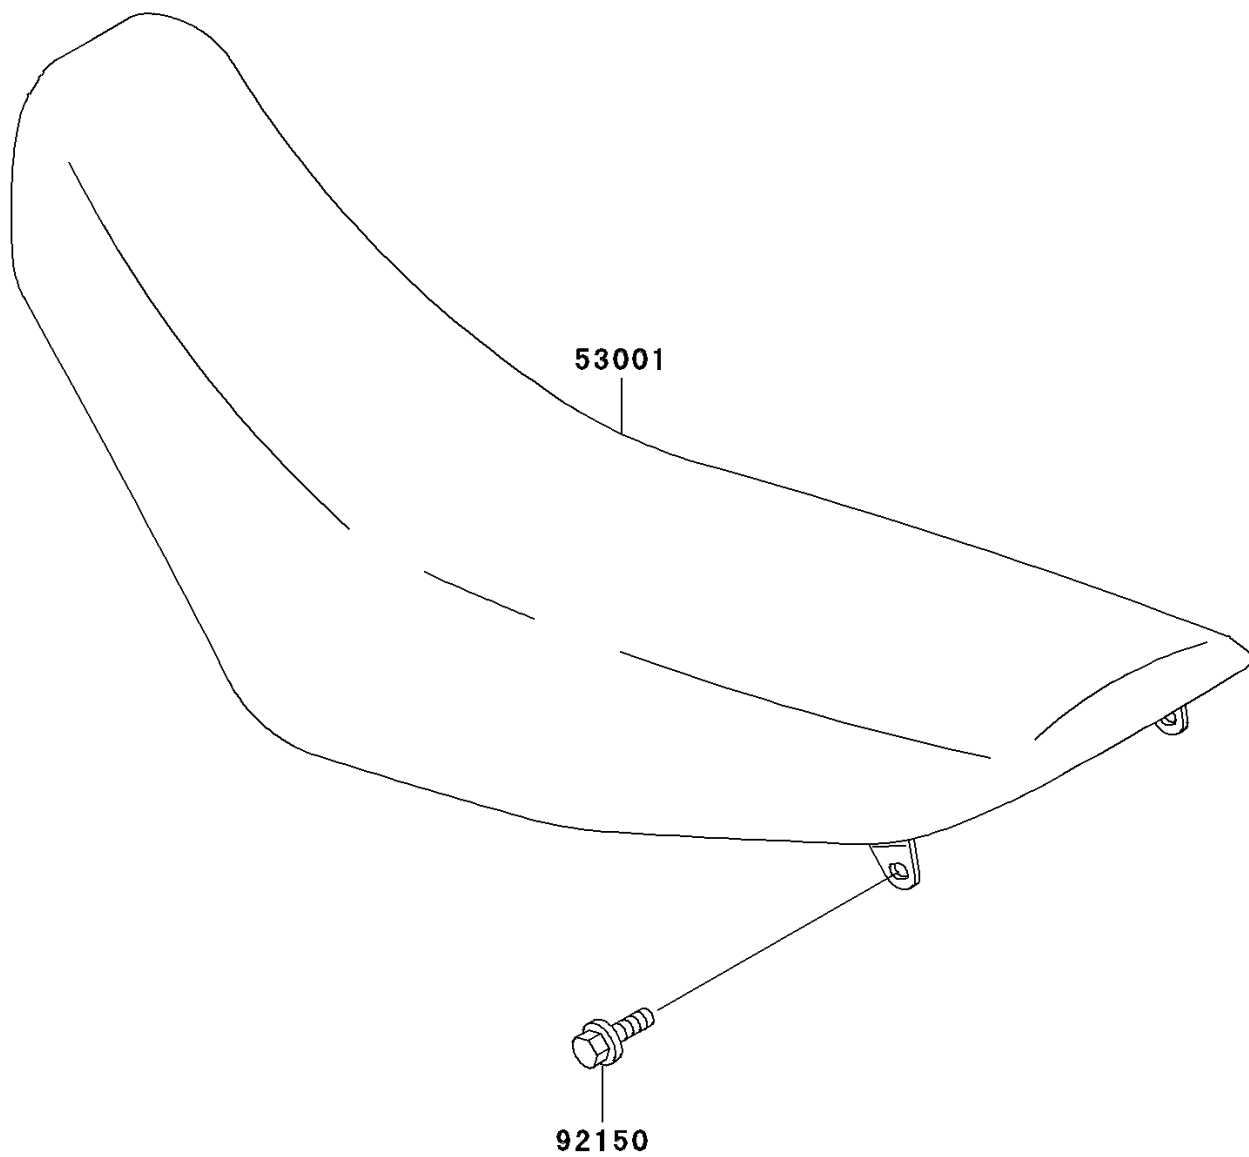

2002 KDX™220R PARTS DIAGRAM

Seat

F2510

2002 KDX™220R PARTS LIST

Seat

| ITEM NAME | PART NUMBER | QUANTITY |
|------------------------------------|---------------|----------|
| SEAT-ASSY,DUAL,BLACK (Ref # 53001) | 53001-1745-MW | 1 |
| BOLT,6X14 (Ref # 92150) | 92150-1340 | 1 |