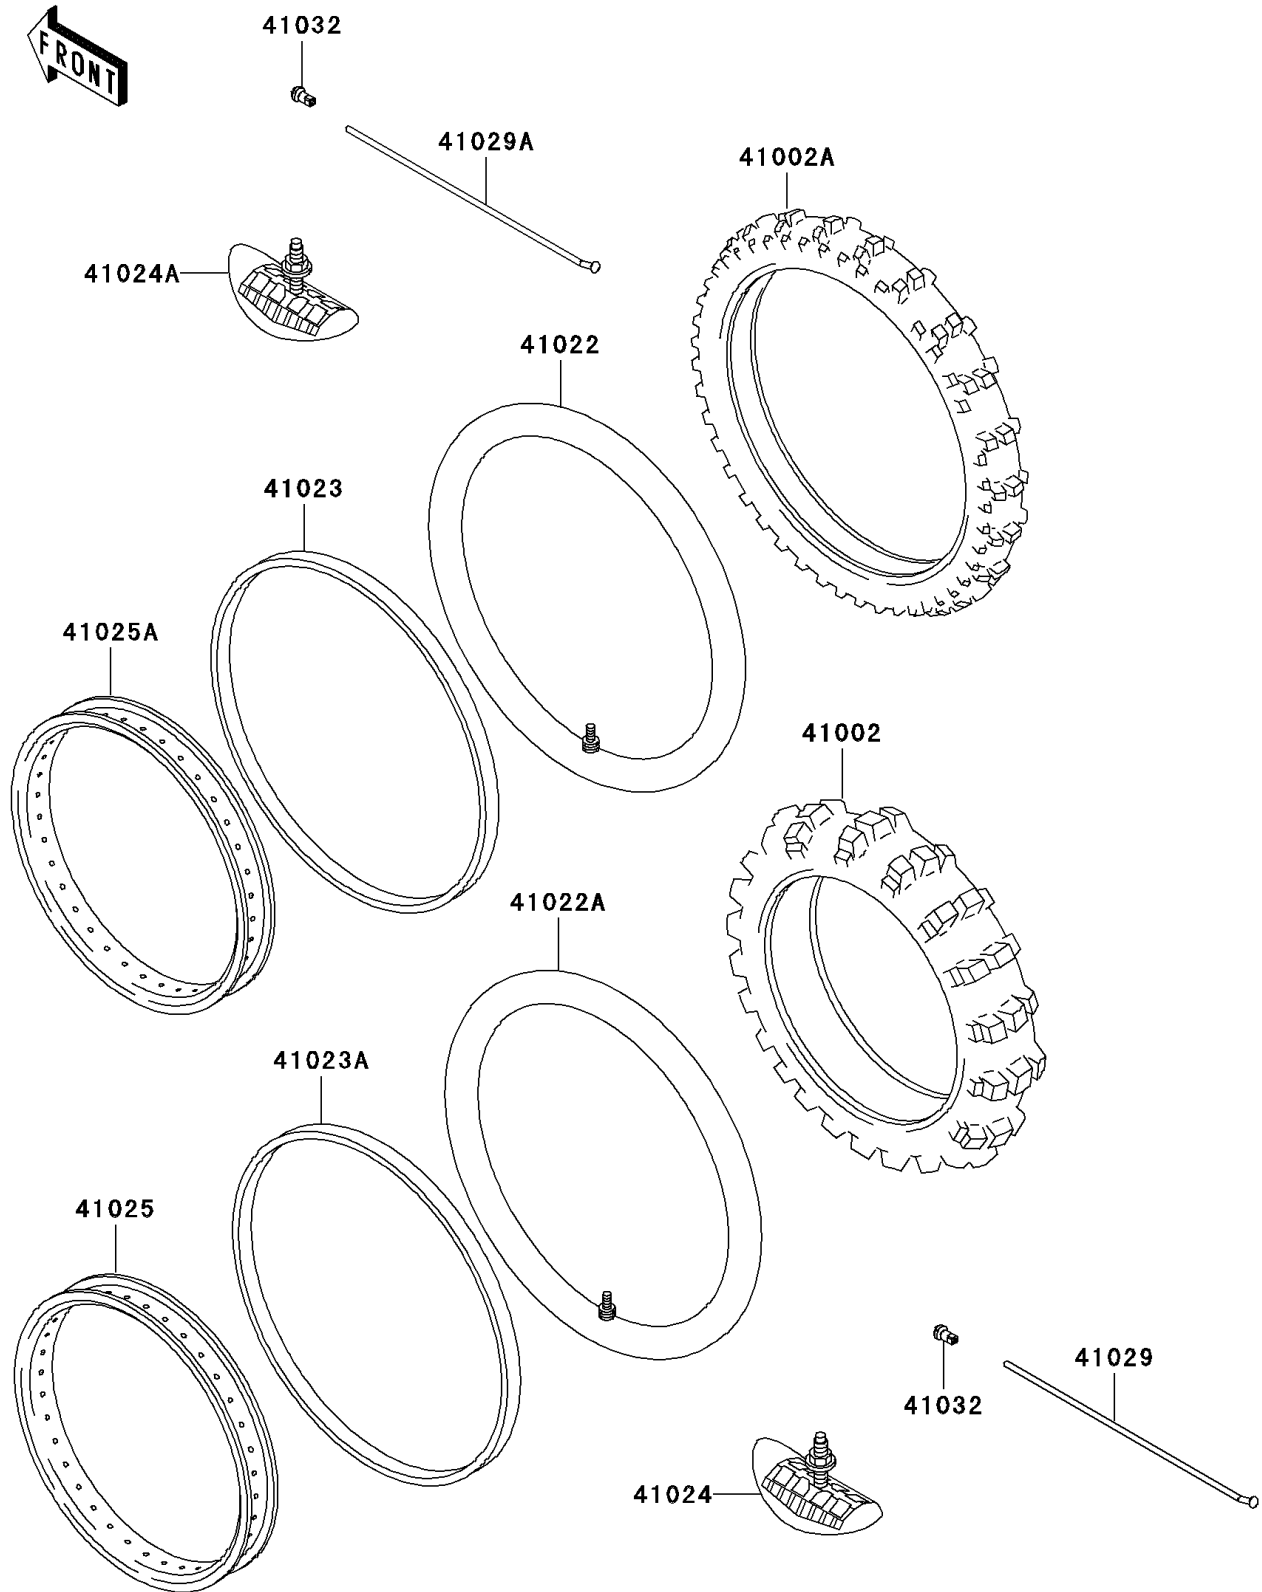

## 2002 KDX™220R PARTS DIAGRAM

Wheels/Tires

F2210

## 2002 KDX™220R PARTS LIST

Wheels/Tires

ITEM NAME	PART NUMBER	QUANTITY
TIRE,RR,100/100-18 59M,K695(D) (Ref # 41002)	41002-1753	1
TIRE,FR,80/100-21 51M,K490J(D) (Ref # 41002A)	41002-1803	1
TUBE-TIRE,80/100-21(D) (Ref # 41022)	41022-1118	1
TUBE-TIRE,100/100-18(D) (Ref # 41022A)	41022-1119	1
BAND-RIM,80/100-21(D) (Ref # 41023)	41023-1069	1
BAND-RIM,100/100-18(D) (Ref # 41023A)	41023-1070	1
STOPPER-RIM,2.15-M(DUNLOP) (Ref # 41024)	41024-009	1
STOPPER-RIM,1.60-M(DUNLOP) (Ref # 41024A)	41024-010	1
RIM,RR,2.15X18 (Ref # 41025)	41025-1287	1
RIM,FR,1.60X21,SILVER (Ref # 41025A)	41025-1365-WA	1
SPOKE-INNER,RR,189MMX160D (Ref # 41029)	41029-1199	1
SPOKE-INNER,FR,228MMX165D (Ref # 41029A)	41029-1206	1
NIPPLE-SPOKE (Ref # 41032)	41032-1061	1