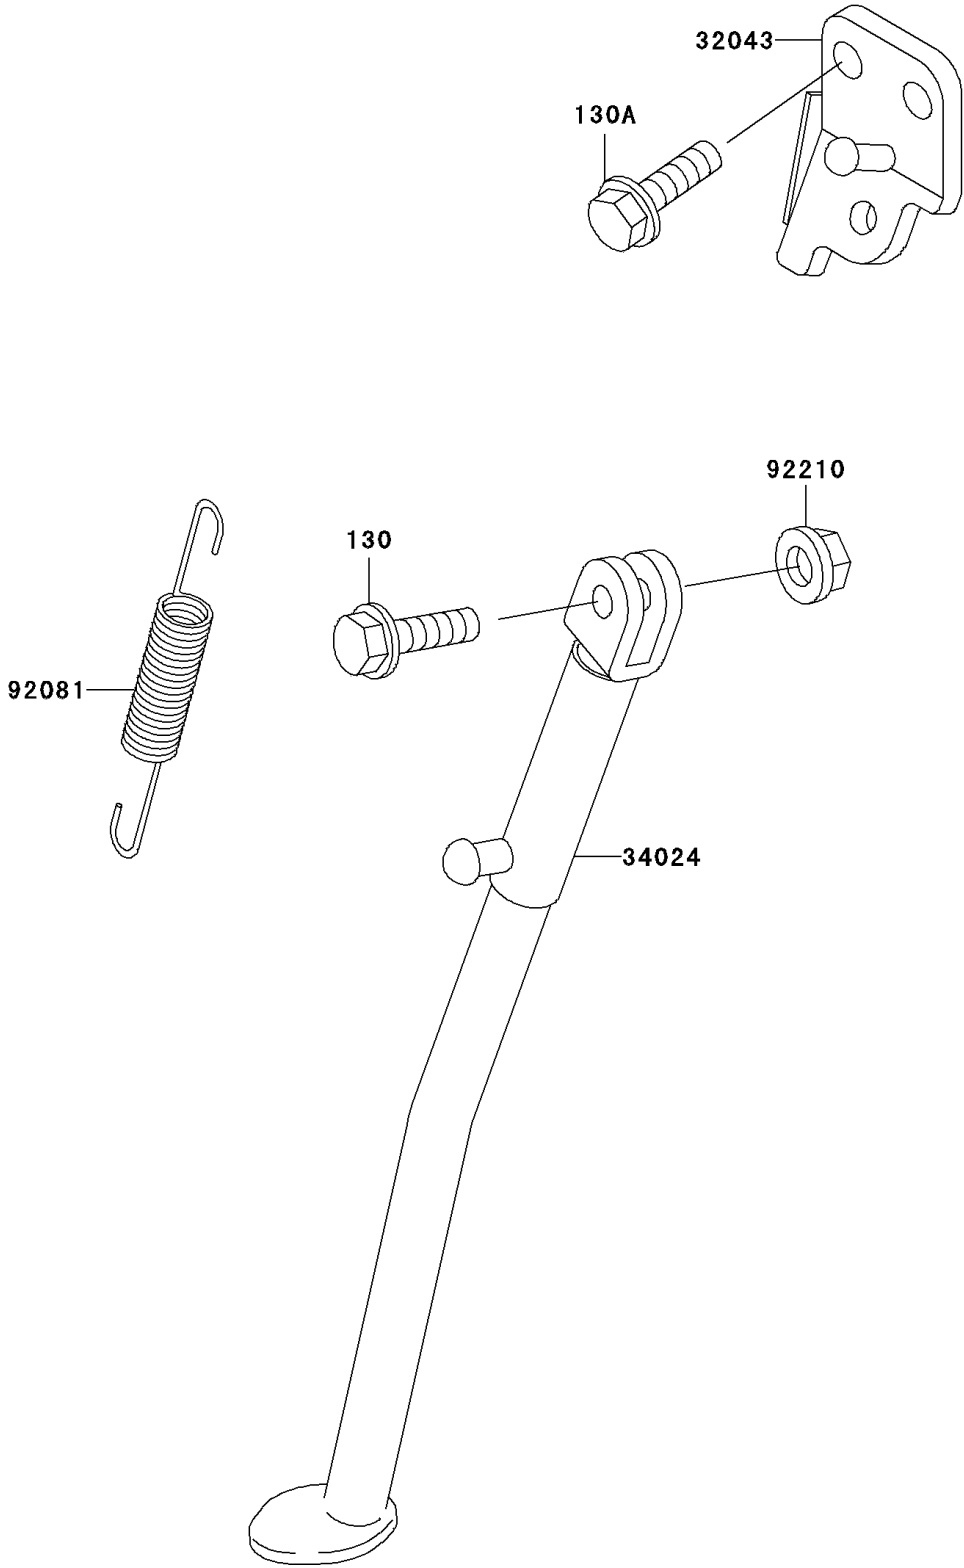

2002 KDX™220R PARTS DIAGRAM

Stand(s)

F2190

2002 KDX™220R PARTS LIST

Stand(s)

ITEM NAME	PART NUMBER	QUANTITY
BOLT-FLANGED,10X35 (Ref # 130)	130G1035	1
BOLT-FLANGED (Ref # 130A)	130G1240	1
BRACKET-STAND,SIDE (Ref # 32043)	32043-1363	1
STAND-SIDE (Ref # 34024)	34024-1279	1
SPRING,SIDE STAND (Ref # 92081)	92081-1419	1
NUT,LOCK,FLANGED,10MM (Ref # 92210)	92210-1080	1