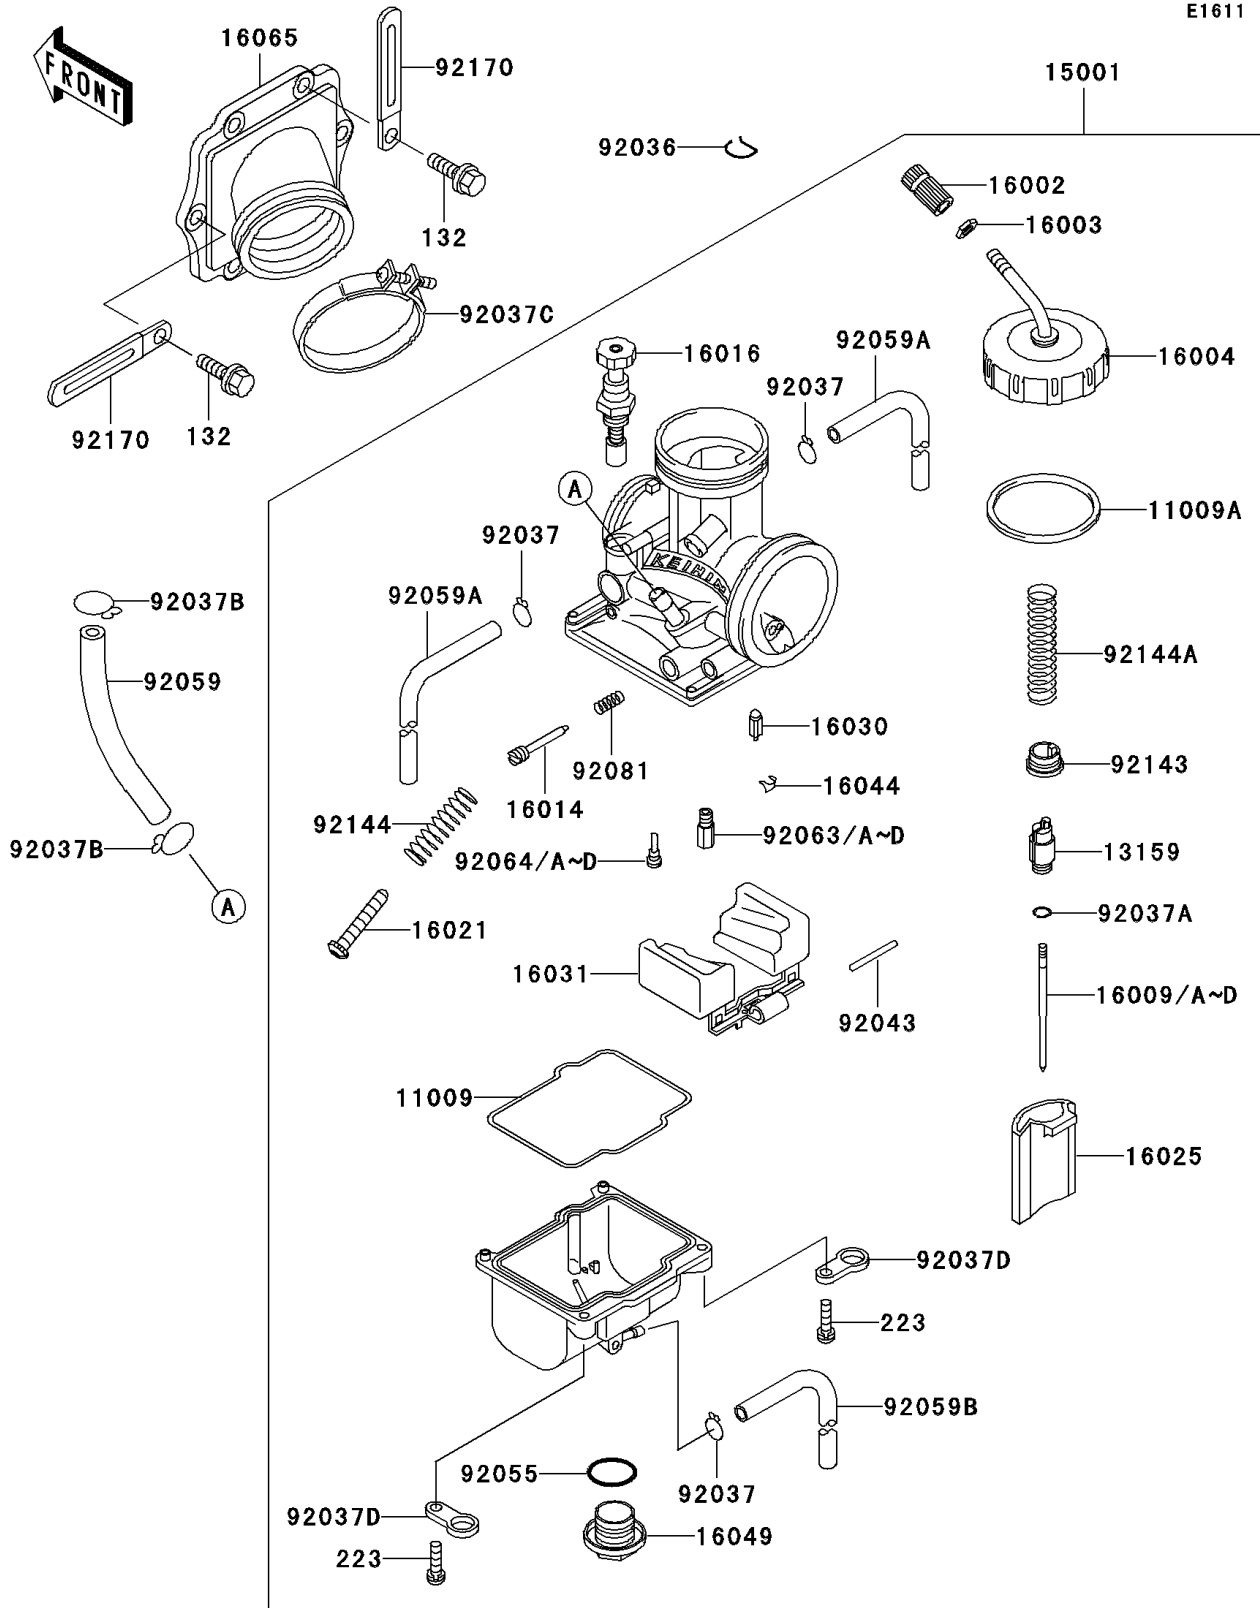

2002 KDX™220R PARTS DIAGRAM

Carburetor

E1611