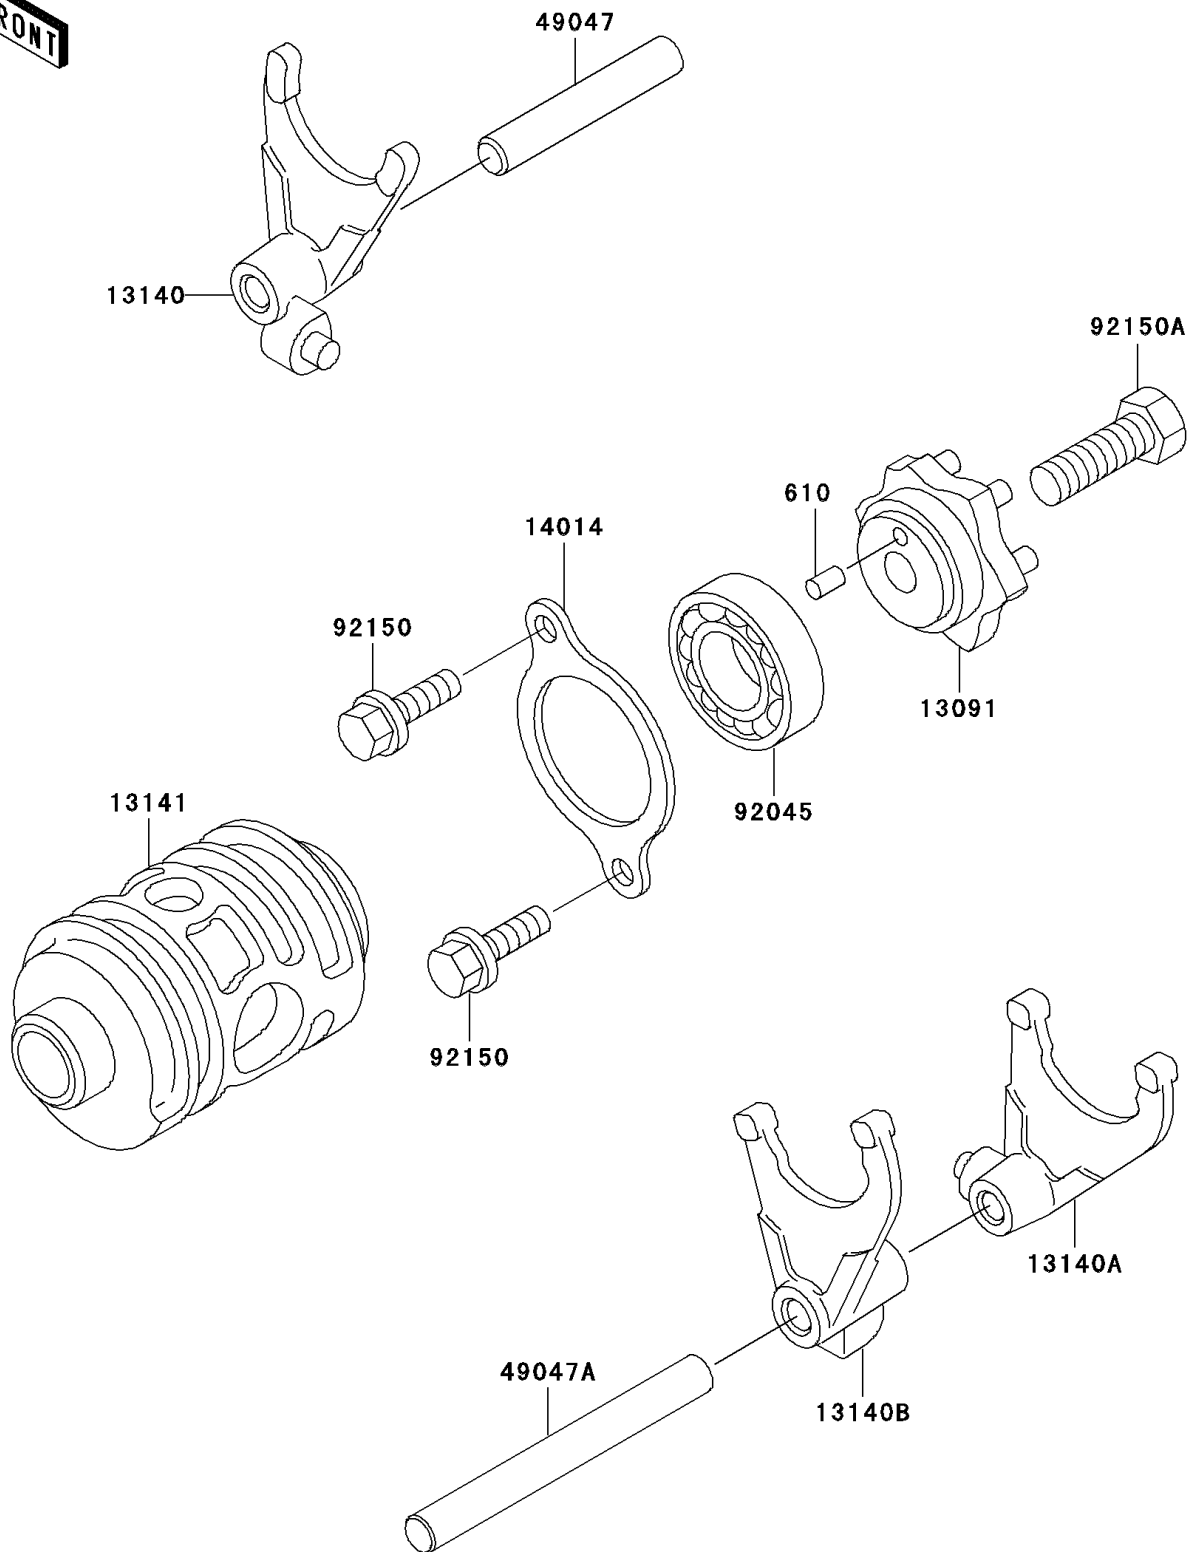

2002 KDX™220R PARTS DIAGRAM

Gear Change Drum/Shift Fork(s)

E1362

2002 KDX™220R PARTS LIST

Gear Change Drum/Shift Fork(s)

ITEM NAME	PART NUMBER	QUANTITY
ROLLER,4X8 (Ref # 610)	610A0408	1
HOLDER,CHANGE DRUM (Ref # 13091)	13091-1364	1
FORK-SHIFT,5TH&TOP (Ref # 13140)	13140-1074	1
FORK-SHIFT,LOW&4TH (Ref # 13140A)	13140-1243	1
FORK-SHIFT,2ND&3RD (Ref # 13140B)	13140-1244	1
DRUM-CHANGE (Ref # 13141)	13141-1117	1
PLATE-POSITION (Ref # 14014)	14014-1020	1
ROD-SHIFT,8X58 (Ref # 49047)	49047-1089	1
ROD-SHIFT,8X82.5 (Ref # 49047A)	49047-1090	1
BEARING-BALL (Ref # 92045)	92045-1319	1
BOLT,6X12 (Ref # 92150)	92150-1868	1
BOLT,8X25 (Ref # 92150A)	92150-1911	1