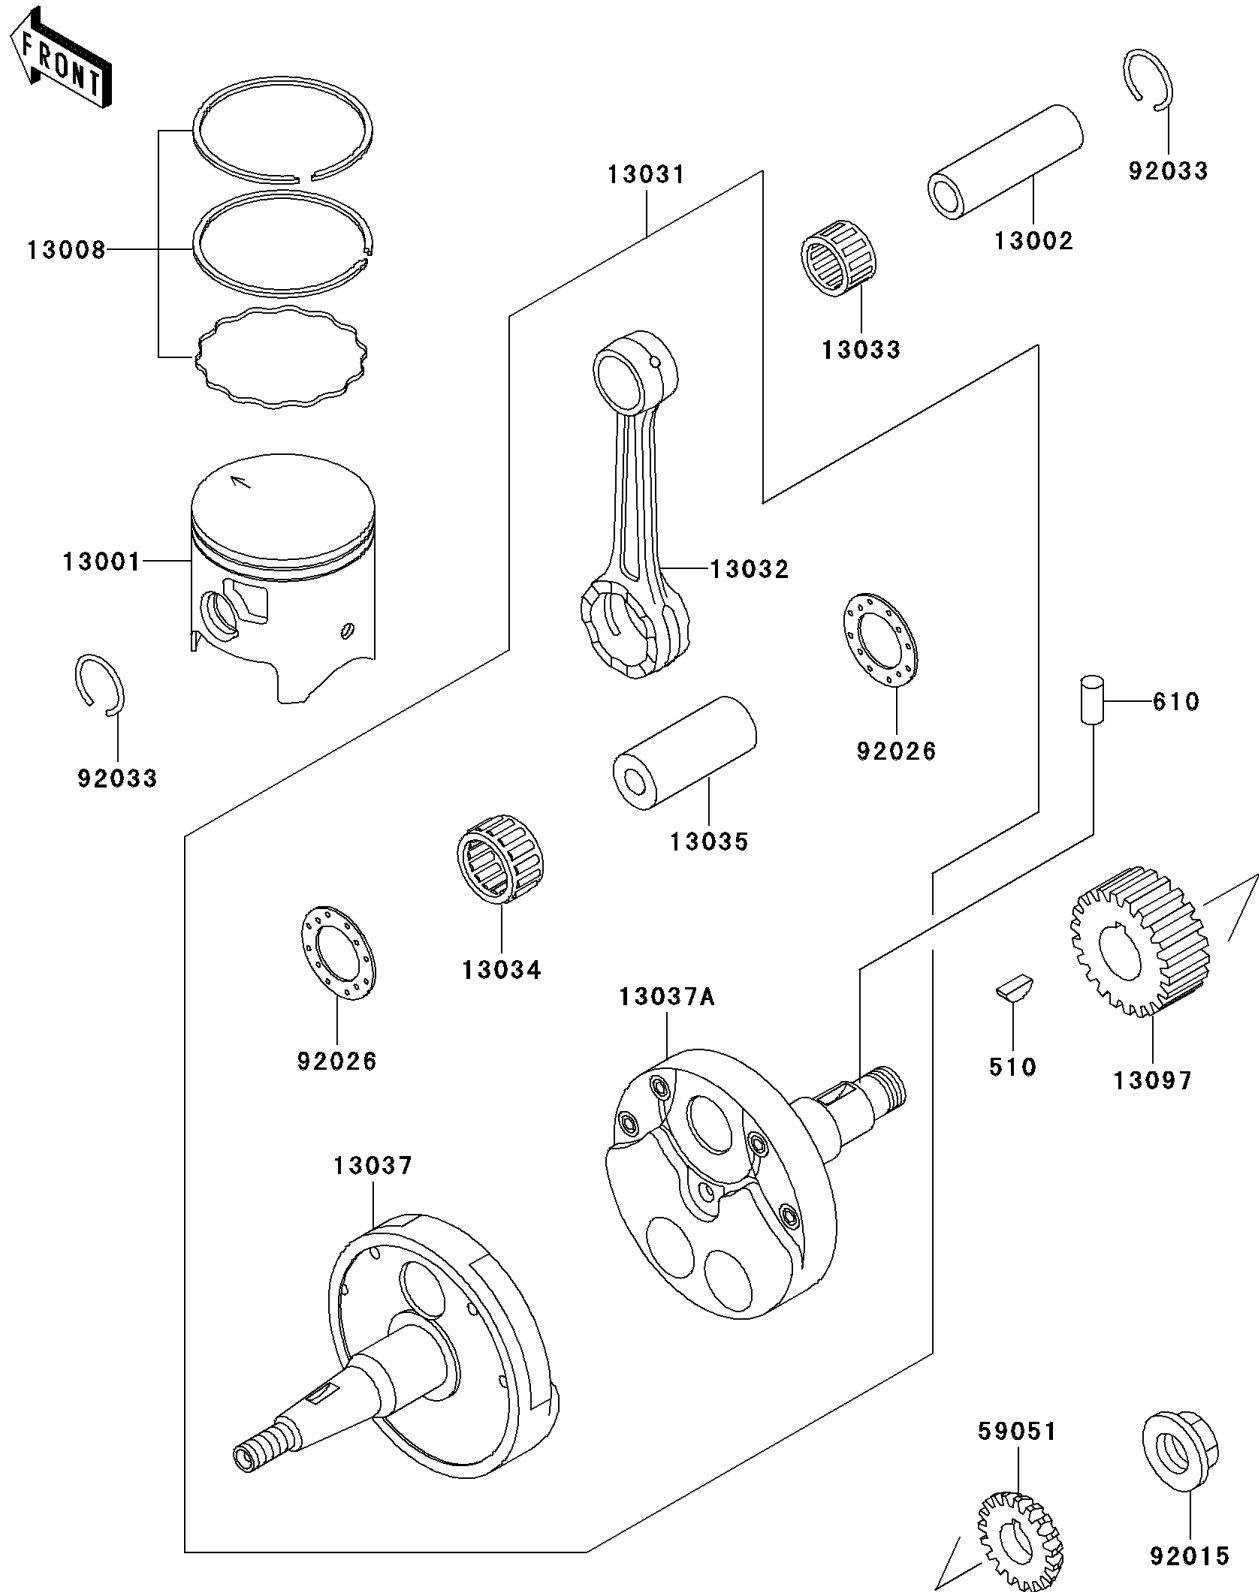

2002 KDX™220R PARTS DIAGRAM

Crankshaft/Piston(s)

E1320

2002 KDX™220R PARTS LIST

Crankshaft/Piston(s)

ITEM NAME	PART NUMBER	QUANTITY
KEY-WOODRUFF (Ref # 510)	510A5100	1
ROLLER,4X8 (Ref # 610)	610A0408	1
PISTON-ENGINE (Ref # 13001)	13001-1423	1
PIN-PISTON (Ref # 13002)	13002-1103	1
RING-SET-PISTON (Ref # 13008)	13008-1159	1
CRANKSHAFT-COMP (Ref # 13031)	13031-1382	1
ROD-CONNECTING (Ref # 13032)	13032-1210	1
BEARING-SMALL END (Ref # 13033)	13033-1056	1
BEARING-BIG END,B4 (Ref # 13034)	13034-1081	1
PIN-CRANK (Ref # 13035)	13035-1010	1
CRANKSHAFT,LH (Ref # 13037)	13037-1488	1
CRANKSHAFT,RH (Ref # 13037A)	13037-1490	1
GEAR-PRIMARY SPUR,22T (Ref # 13097)	13097-1320	1
GEAR-SPUR,WATER PUMP (Ref # 59051)	59051-1207	1
NUT,16MM (Ref # 92015)	92015-1581	1
SPACER,22.5X37X1.0 (Ref # 92026)	92026-011	1
RING-SNAP,PISTON PIN (Ref # 92033)	92033-1242	1