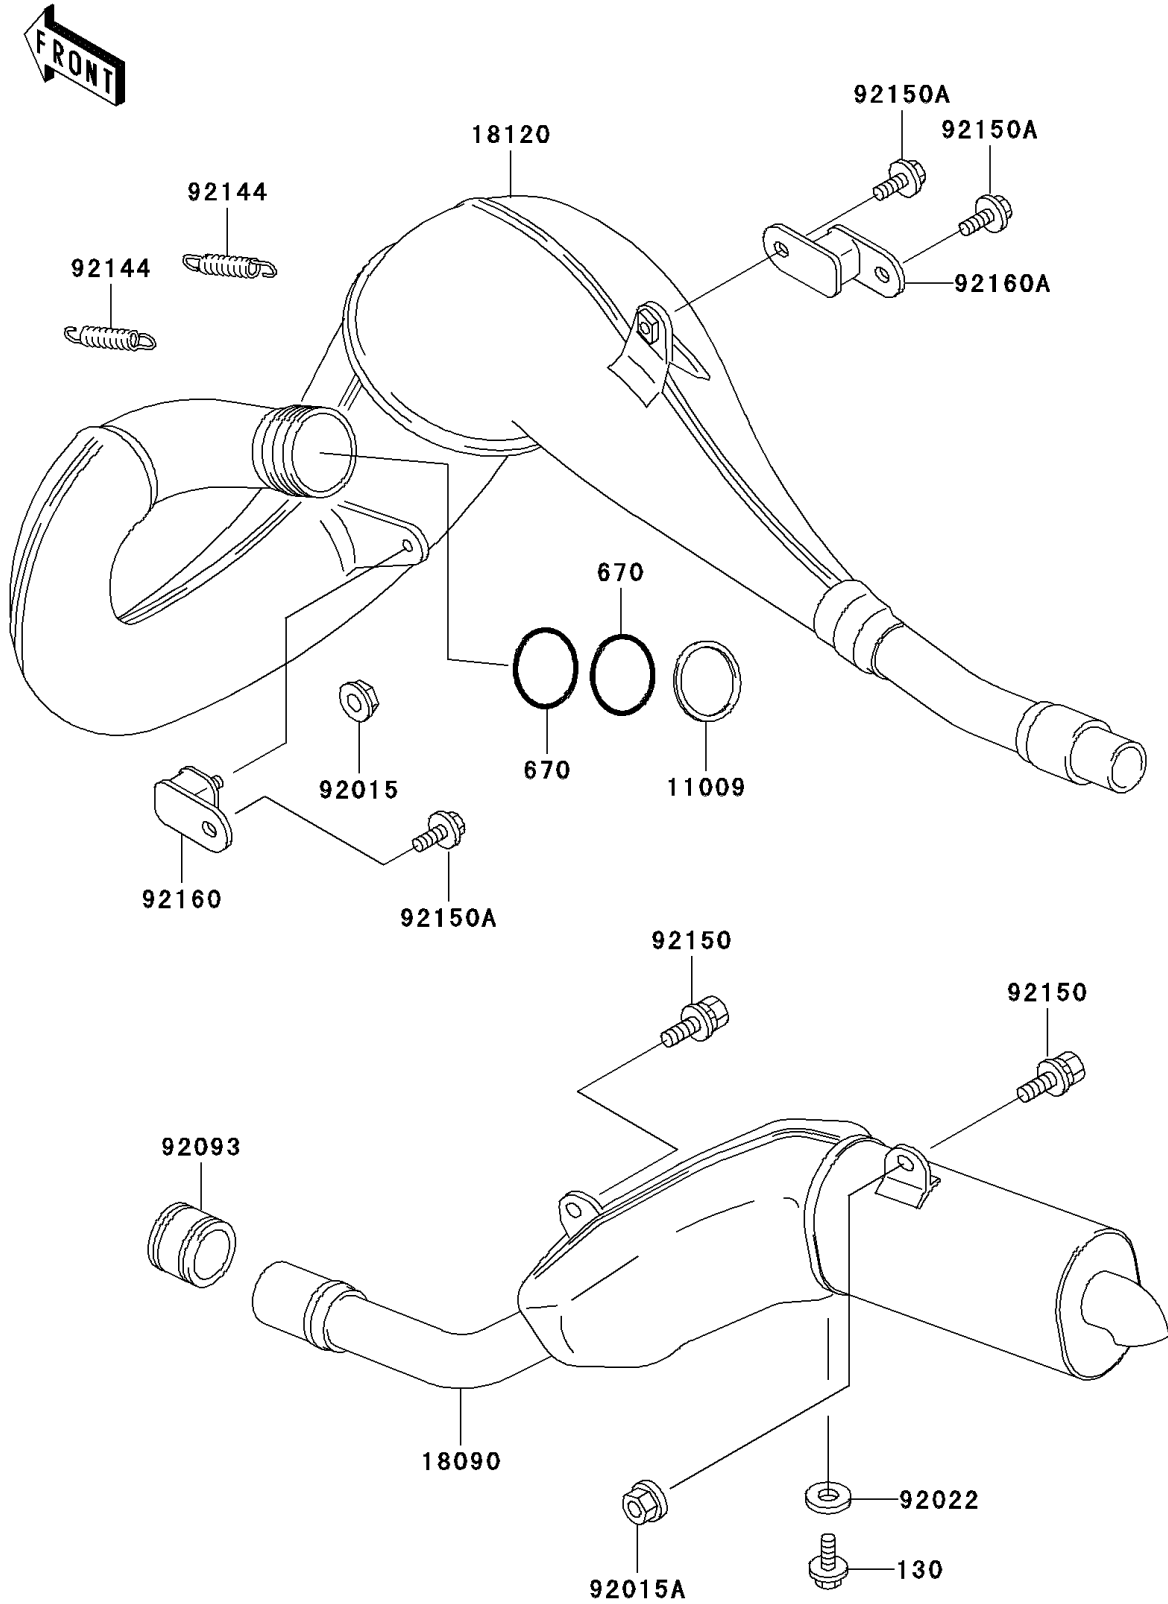

2002 KDX™220R PARTS DIAGRAM

Muffler(s)

E1140

2002 KDX™220R PARTS LIST

Muffler(s)

ITEM NAME	PART NUMBER	QUANTITY
BOLT-FLANGED (Ref # 130)	130J0812	1
O RING,39MM (Ref # 670)	670E3039	1
GASKET,EXHAUST PIPE (Ref # 11009)	11009-1995	1
BODY-COMP-MUFFLER (Ref # 18090)	18090-1566	1
CHAMBER-EXHAUST (Ref # 18120)	18120-1074	1
NUT,6MM (Ref # 92015)	92015-1365	1
NUT,FLANGED,LOCK,8MM (Ref # 92015A)	92015-1668	1
WASHER,8.2X14X1.0 (Ref # 92022)	92022-1488	1
SEAL,MUFFLER CONNECTING (Ref # 92093)	92093-1328	1
SPRING (Ref # 92144)	92144-1035	1
BOLT,8X20 (Ref # 92150)	92150-1859	1
BOLT,6X12 (Ref # 92150A)	92150-1891	1
DAMPER,MUFFLER,FR (Ref # 92160)	92160-1176	1
DAMPER,MUFFLER,RR (Ref # 92160A)	92160-1201	1