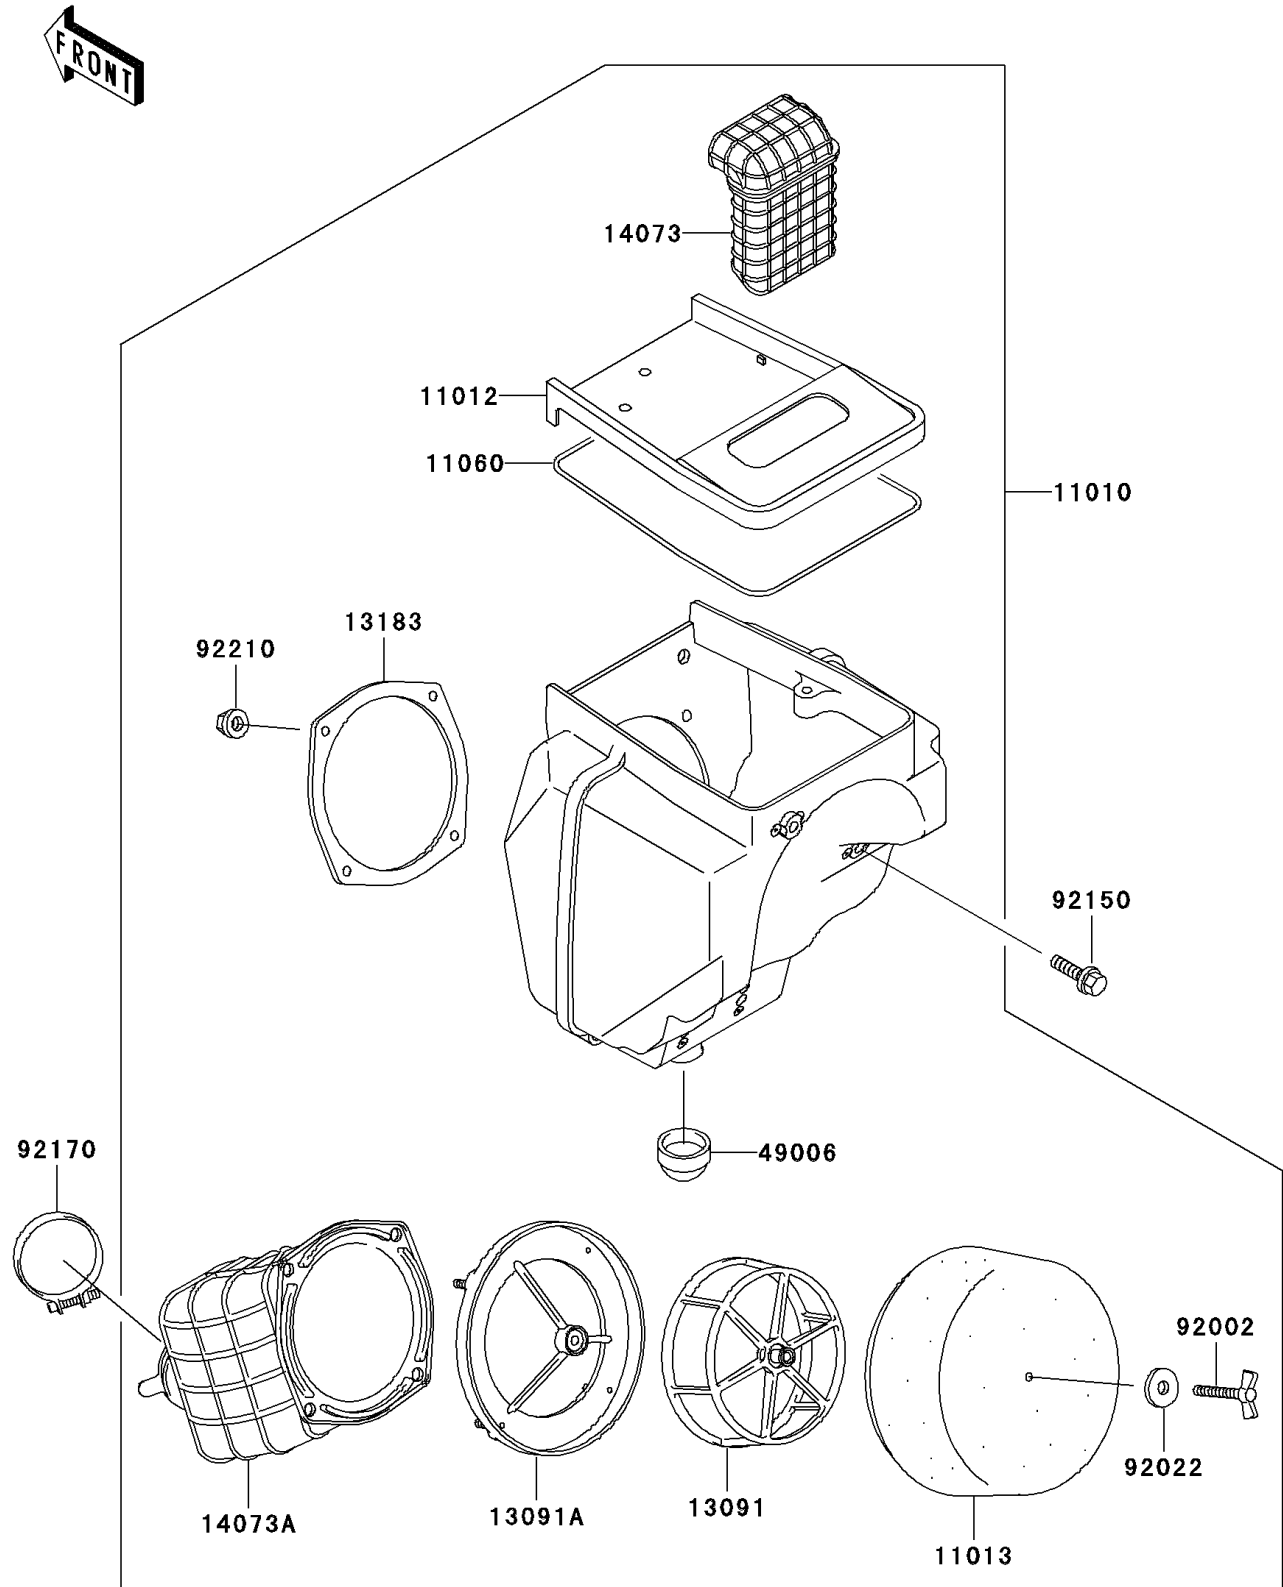

## 2002 KDX™220R PARTS DIAGRAM

Air Cleaner

E1130

## 2002 KDX™220R PARTS LIST

Air Cleaner

ITEM NAME	PART NUMBER	QUANTITY
FILTER-ASSY-AIR (Ref # 11010)	11010-1575	1
CAP,AIR FILTER (Ref # 11012)	11012-1913	1
ELEMENT-AIR FILTER (Ref # 11013)	11013-1260	1
GASKET,AIR FILTER (Ref # 11060)	11060-1664	1
HOLDER,ELEMENT (Ref # 13091)	13091-1454	1
HOLDER (Ref # 13091A)	13091-1951	1
PLATE,DUCT FITTING (Ref # 13183)	13183-1046	1
DUCT,AIR INLET (Ref # 14073)	14073-1577	1
DUCT,AIR FILTER (Ref # 14073A)	14073-1597	1
BOOT (Ref # 49006)	49006-1248	1
BOLT,WING (Ref # 92002)	92002-1719	1
WASHER,6.5X20X1.6 (Ref # 92022)	92022-125	1
BOLT,6X20 (Ref # 92150)	92150-1892	1
CLAMP,65MM (Ref # 92170)	92170-1526	1
NUT (Ref # 92210)	92210-1164	1