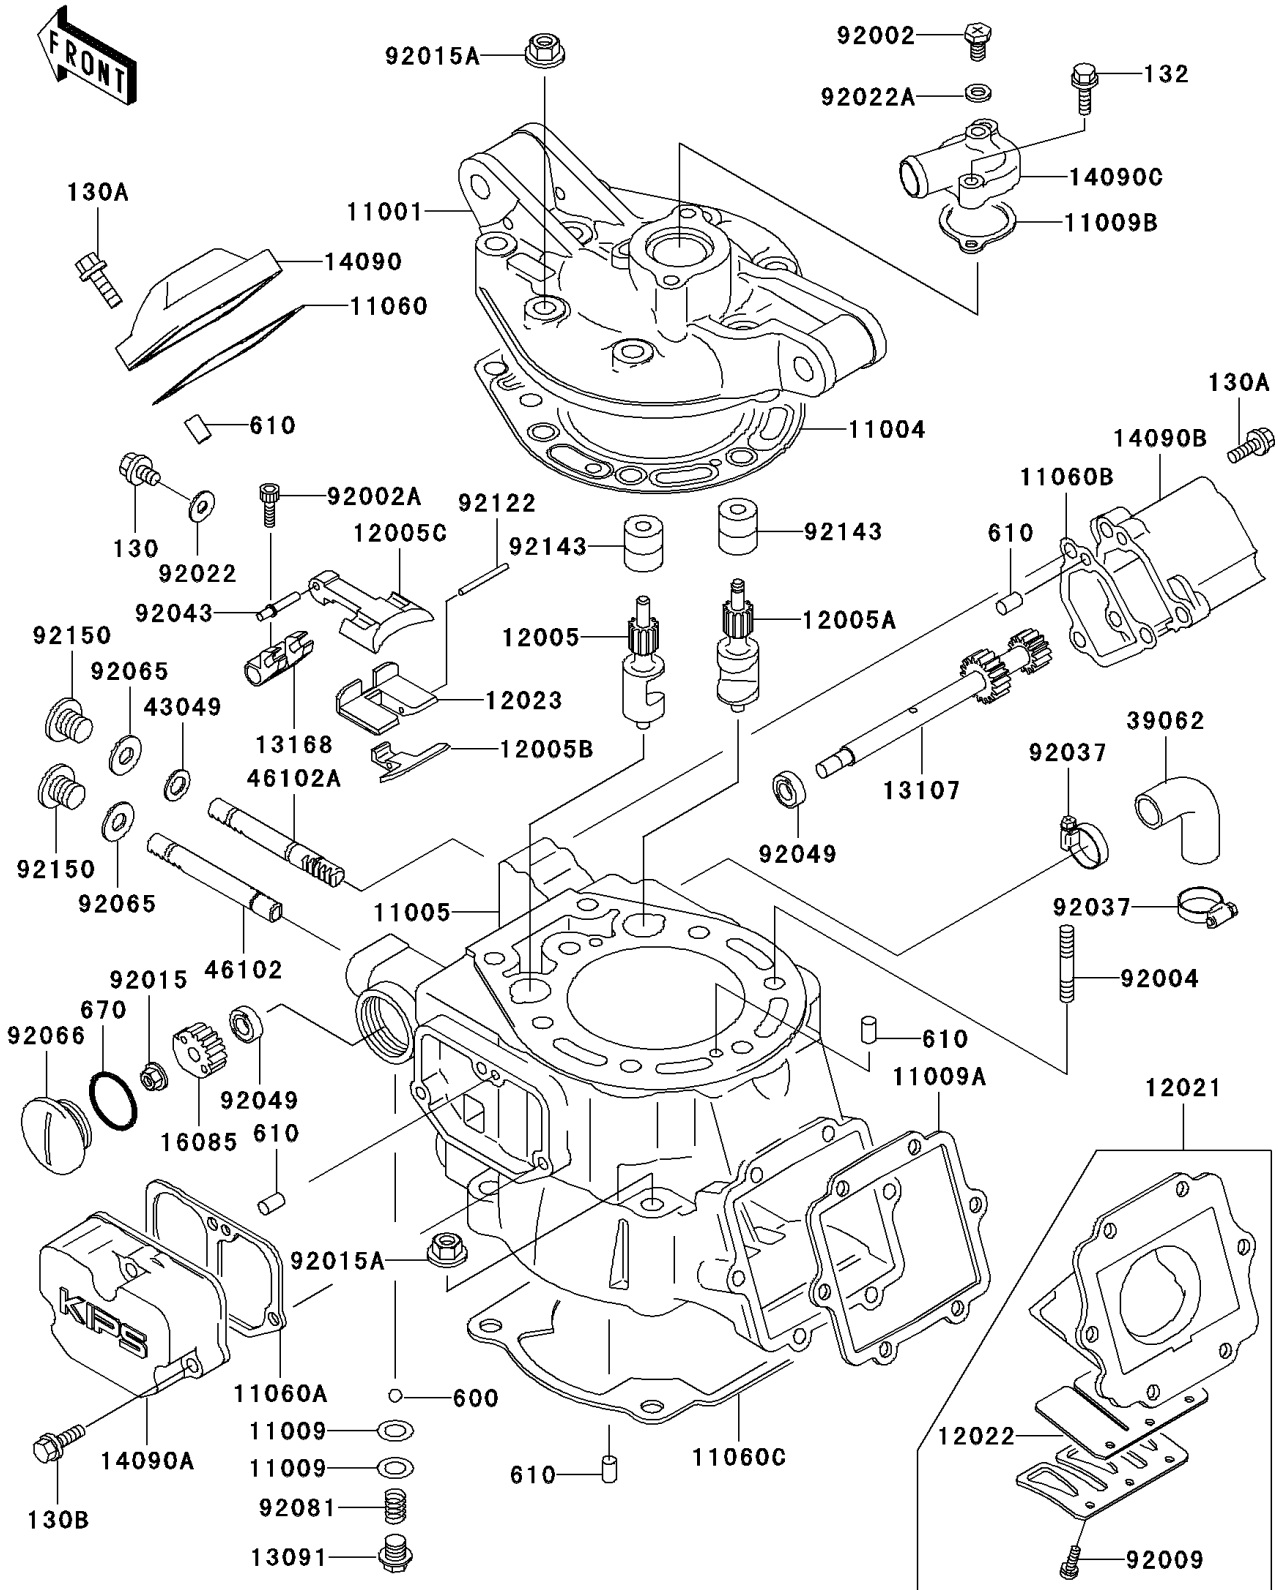

2002 KDX™220R PARTS DIAGRAM

Cylinder Head/Cylinder

E1110