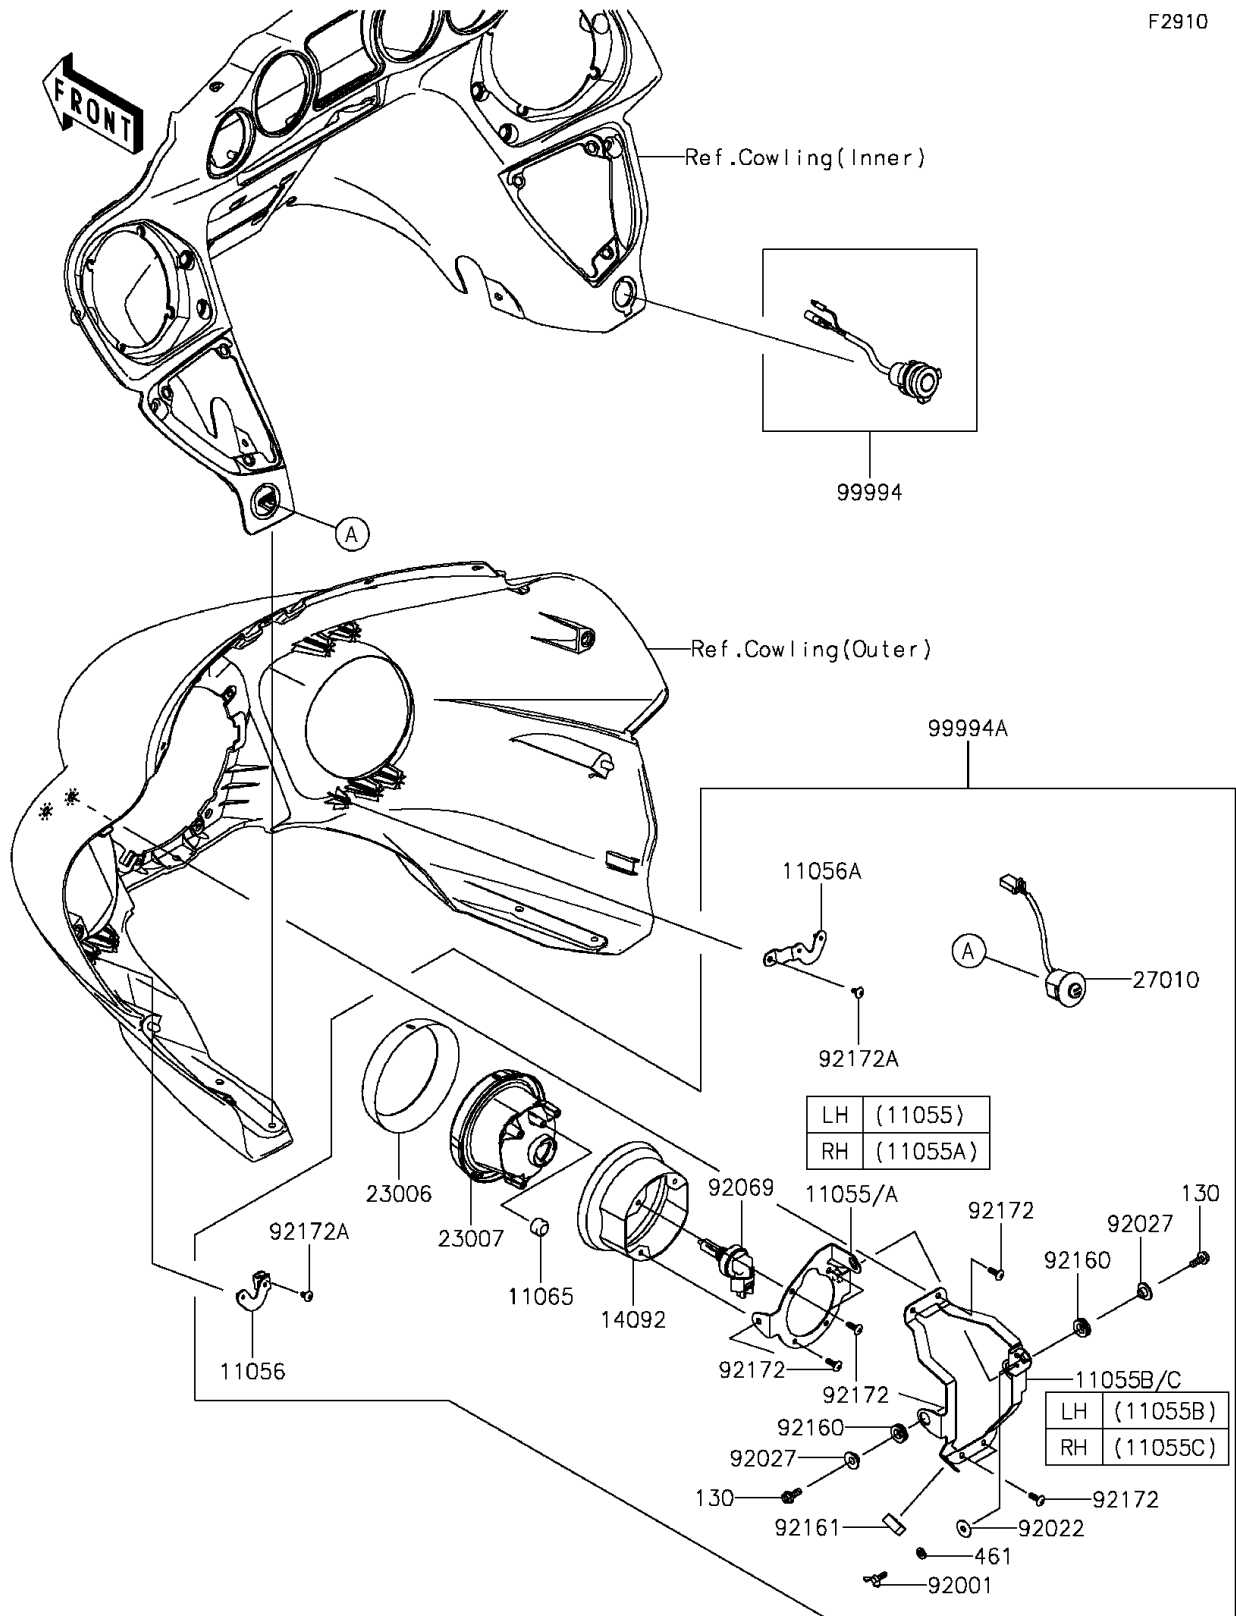

2012 PARTS DIAGRAM

Accessory(Aux Driving Light)

F2910

2012 PARTS LIST

Accessory(Aux Driving Light)

ITEM NAME	PART NUMBER	QUANTITY
BOLT-FLANGED,6X16 (Ref # 130)	130AA0616	1
WASHER-SPRING,6MM (Ref # 461)	461DA0600	1
BRACKET,AIMING,LH (Ref # 11055)	11055-0730	1
BRACKET,AIMING,RH (Ref # 11055A)	11055-0990	1
BRACKET,AIMING,LH (Ref # 11055B)	11055-1779	1
BRACKET,AIMING,RH (Ref # 11055C)	11055-1780	1
BRACKET,SUB LAMP,LH,LWR (Ref # 11056)	11056-1145	1
BRACKET,SUB LAMP,RH,LWR (Ref # 11056A)	11056-1146	1
CAP (Ref # 11065)	11065-0135	1
COVER (Ref # 14092)	14092-0130	1
RIM-LAMP (Ref # 23006)	23006-0015	1
LENS-COMP,SUB LAMP (Ref # 23007)	23007-0118	1
SWITCH,SUB LAMP (Ref # 27010)	27010-0107	1
BOLT,WING,6X15 (Ref # 92001)	92001-1703	1
WASHER,6.5X20X1.6 (Ref # 92022)	92022-1557	1
COLLAR,L=7.4 (Ref # 92027)	92027-1848	1
BULB,12V 35W,H8 (Ref # 92069)	92069-0054	1
DAMPER (Ref # 92160)	92160-1278	1
DAMPER (Ref # 92161)	92161-0718	1
SCREW,TAPPING,5X16 (Ref # 92172)	92172-0238	1
SCREW,TAPPING,5X10 (Ref # 92172A)	92172-0262	1
KIT-ACCESSORY,DC SOCKET (Ref # 99994)	99994-0237	1
KIT-ACCESSORY,AUX DRIVING LT (Ref # 99994A)	99994-0358	1