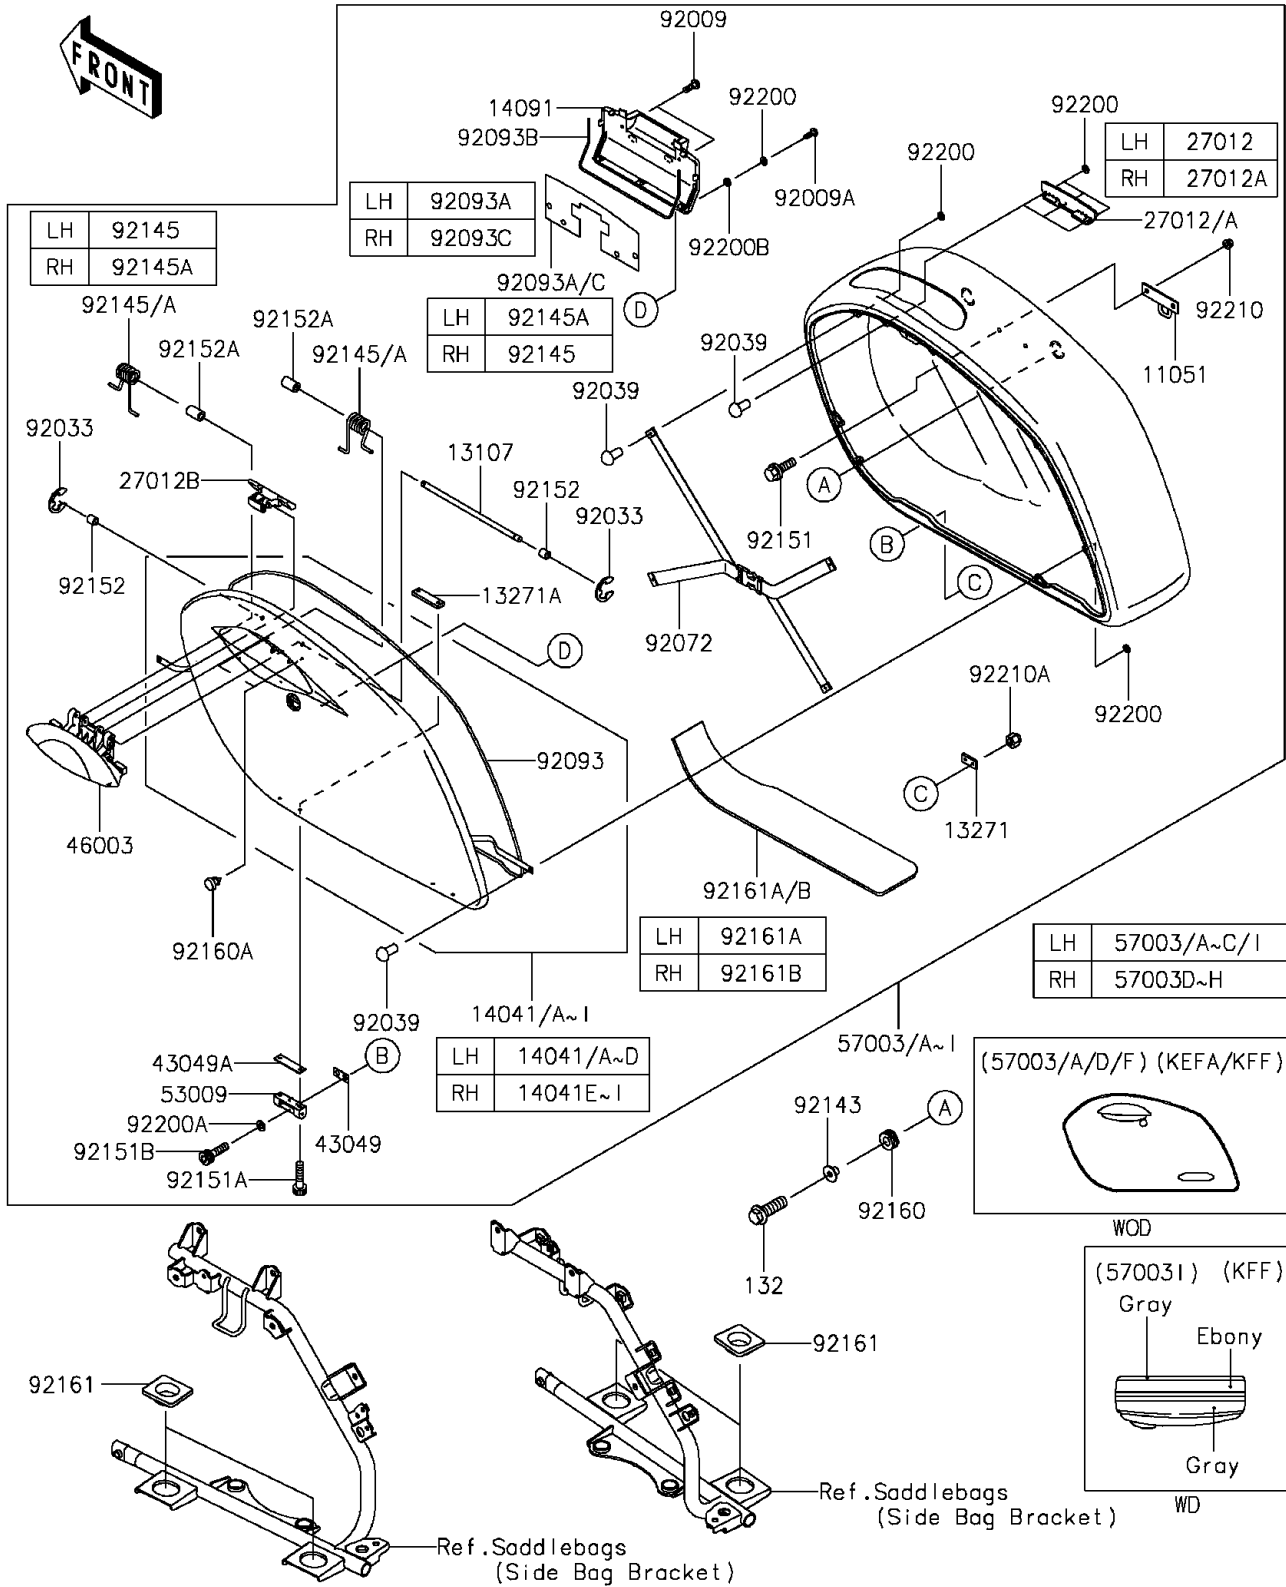

## 2012 PARTS LIST

Saddlebags(Side Bag)

ITEM NAME	PART NUMBER	QUANTITY
BRACKET,SIDE BAG BODY (Ref # 11051)	11051-1104	1
SHAFT (Ref # 13107)	13107-1403	1
PLATE (Ref # 13271)	13271-1146	1
PLATE (Ref # 13271A)	13271-1147	1
COVER-COMP,BAG,LH,M.S.BLACK (Ref # 14041C)	14041-0056-660	1
COVER-COMP,BAG,RH,M.S.BLACK (Ref # 14041H)	14041-0057-660	1
COVER,LID MAINTENANCE (Ref # 14091)	14091-1069	1
HOOK,LOCK PLATE,LH (Ref # 27012)	27012-1571	1
HOOK,LOCK PLATE,RH (Ref # 27012A)	27012-1572	1
HOOK,HANDLE (Ref # 27012B)	27012-1575	1
PACKING (Ref # 43049)	43049-1084	1
PACKING (Ref # 43049A)	43049-1086	1
HANDLE,SIDE BAG (Ref # 46003)	46003-1505	1
HINGE,SIDE BAG (Ref # 53009)	53009-1104	1
BAG-ASSY,LH,M.S.BLACK (Ref # 57003B)	57003-0060-660	1
BAG-ASSY,RH,M.S.BLACK (Ref # 57003G)	57003-0061-660	1
BOLT-FLANGED-SMALL,8X25 (Ref # 132)	132BB0825	1
SCREW,TAPPING,4X12 (Ref # 92009)	92009-1870	1
SCREW,TAPPING,3X8 (Ref # 92009A)	92009-1871	1
RING-SNAP (Ref # 92033)	92033-1300	1
RIVET (Ref # 92039)	92039-1236	1
BAND (Ref # 92072)	92072-1368	1
SEAL,SIDE BAG COVER (Ref # 92093)	92093-1486	1
SEAL,SIDE BAG,LH (Ref # 92093A)	92093-1487	1
SEAL (Ref # 92093B)	92093-1488	1
SEAL,SIDE BAG,RH (Ref # 92093C)	92093-1489	1
COLLAR (Ref # 92143)	92143-1450	1
SPRING (Ref # 92145)	92145-1175	1
SPRING (Ref # 92145A)	92145-1200	1

## 2012 PARTS LIST

Saddlebags(Side Bag)

ITEM NAME	PART NUMBER	QUANTITY
BOLT,FLANGED,6X16 (Ref # 92151)	92151-1435	1
BOLT,SOCKET,4X22 (Ref # 92151A)	92151-1436	1
BOLT,SOCKET,4X18 (Ref # 92151B)	92151-1437	1
COLLAR (Ref # 92152)	92152-1121	1
COLLAR (Ref # 92152A)	92152-1122	1
DAMPER (Ref # 92160)	92160-1012	1
DAMPER (Ref # 92160A)	92160-1976	1
DAMPER (Ref # 92161)	92161-0895	1
DAMPER,SIDE BAG,LH (Ref # 92161A)	92161-1171	1
DAMPER,SIDE BAG,RH (Ref # 92161B)	92161-1176	1
WASHER,3MM (Ref # 92200)	92200-1442	1
WASHER,4MM (Ref # 92200A)	92200-1443	1
WASHER,3MM (Ref # 92200B)	92200-1444	1
NUT,CAP,6MM (Ref # 92210)	92210-1167	1
NUT,CAP,4MM (Ref # 92210A)	92210-1168	1