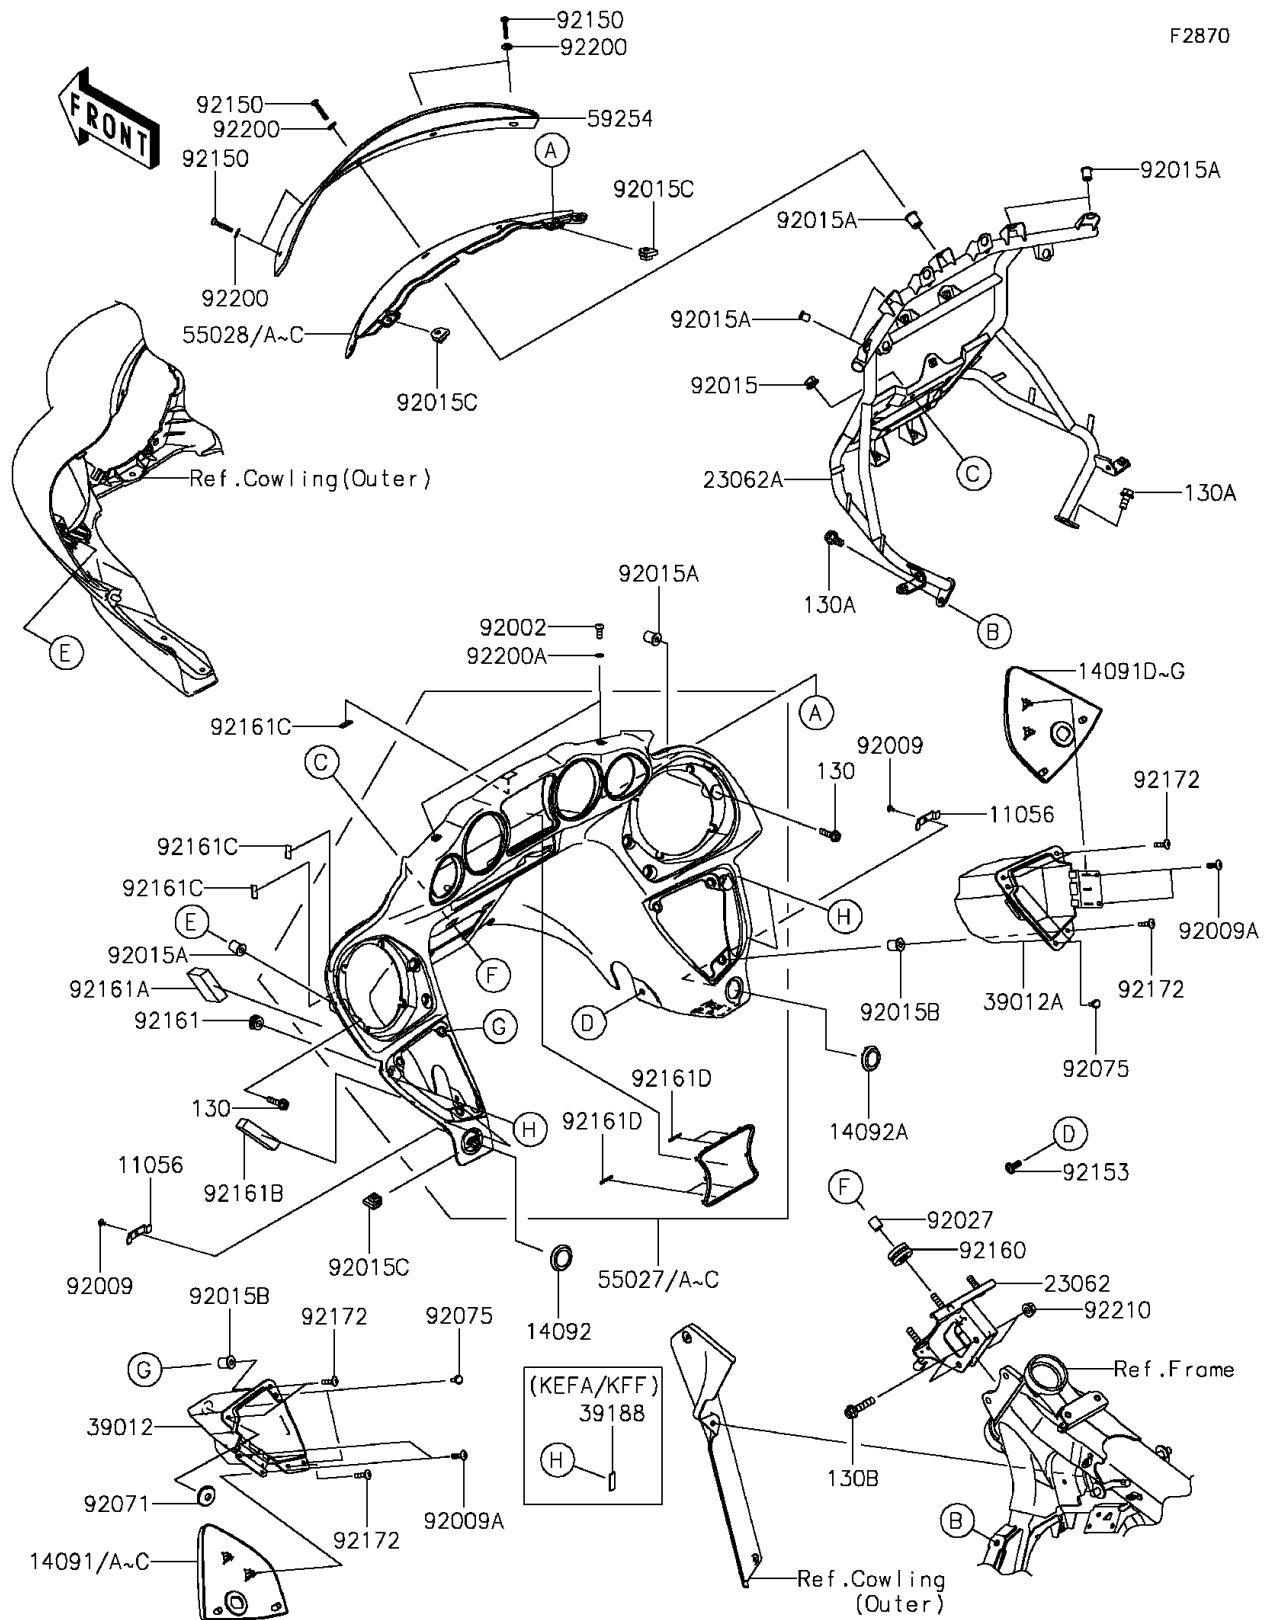

2012 PARTS DIAGRAM

Cowling (Inner)

2012 PARTS LIST

Cowling(Inner)

ITEM NAME	PART NUMBER	QUANTITY
BRACKET (Ref # 11056)	11056-0373	1
COVER,STORAGE CASE,LH,F.BLACK (Ref # 14091C)	14091-0946-6Z	1
COVER,STORAGE CASE,RH,F.BLACK (Ref # 14091G)	14091-0947-6Z	1
COVER,SUB LAMP SW. (Ref # 14092)	14092-0213	1
COVER,DC SOCKET (Ref # 14092A)	14092-0214	1
BRACKET-COMP,HEAD PIPE (Ref # 23062)	23062-0106	1
BRACKET-COMP,COWLING (Ref # 23062A)	23062-0720	1
CASE-STORAGE,LH (Ref # 39012)	39012-0027	1
CASE-STORAGE,RH (Ref # 39012A)	39012-0028	1
COWLING-ASSY,UPP,INNER,BLACK (Ref # 55027C)	55027-0063-6Z	1
COWLING,CNT,F.BLACK (Ref # 55028C)	55028-0227-6Z	1
DEFLECTOR (Ref # 59254)	59254-0001	1
BOLT,6X14 (Ref # 92002)	92002-1700	1
SCREW,TAPPING,4X8 (Ref # 92009)	92009-1155	1
SCREW,TAPPING,5X10 (Ref # 92009A)	92009-1332	1
NUT,FLANGED,8MM (Ref # 92015)	92015-1406	1
NUT (Ref # 92015A)	92015-1700	1
NUT,WELL,5MM (Ref # 92015B)	92015-1757	1
NUT,CLIP,6MM (Ref # 92015C)	92015-1904	1
COLLAR,8.8X12X14 (Ref # 92027)	92027-012	1
GROMMET,TAIL LAMP WIRE (Ref # 92071)	92071-079	1
DAMPER (Ref # 92075)	92075-1808	1
BOLT,SOCKET,6X30 (Ref # 92150)	92150-1554	1
BOLT,SOCKET,6X15 (Ref # 92153)	92153-1451	1
DAMPER (Ref # 92160)	92160-1007	1
DAMPER (Ref # 92161)	92161-0317	1
DAMPER (Ref # 92161A)	92161-0784	1
BOLT-FLANGED,6X22 (Ref # 130)	130BB0622	1
BOLT-FLANGED,8X16 (Ref # 130A)	130BB0816	1

2012 PARTS LIST

Cowling(Inner)

ITEM NAME	PART NUMBER	QUANTITY
BOLT-FLANGED,8X35 (Ref # 130B)	130BB0835	1
DAMPER (Ref # 92161B)	92161-0785	1
DAMPER (Ref # 92161C)	92161-0965	1
DAMPER,3X25X0.3 (Ref # 92161D)	92161-0996	1
SCREW,5X18 (Ref # 92172)	92172-0428	1
WASHER,6.5X14X1 (Ref # 92200)	92200-1388	1
WASHER,6.2X10X1 (Ref # 92200A)	92200-1465	1
NUT,FLANGED,8MM (Ref # 92210)	92210-0004	1