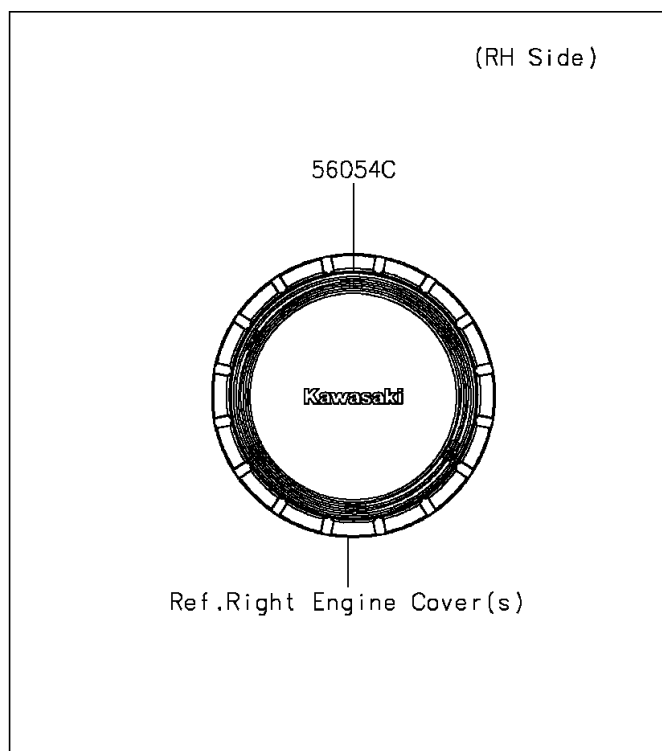

2012 PARTS DIAGRAM

Decals(M.S.Black)(KCF)

F2861

2012 PARTS LIST

Decals(M.S.Black)(KCF)

ITEM NAME	PART NUMBER	QUANTITY
MARK,FR FENDER,ABS (Ref # 56054)	56054-0456	1
MARK,A/C,V-TWIN 1700 (Ref # 56054A)	56054-0704	1
MARK,GEN COVER,6 SPEED (Ref # 56054B)	56054-0705	1
MARK,CL COVER,KAWASAKI (Ref # 56054C)	56054-0706	1