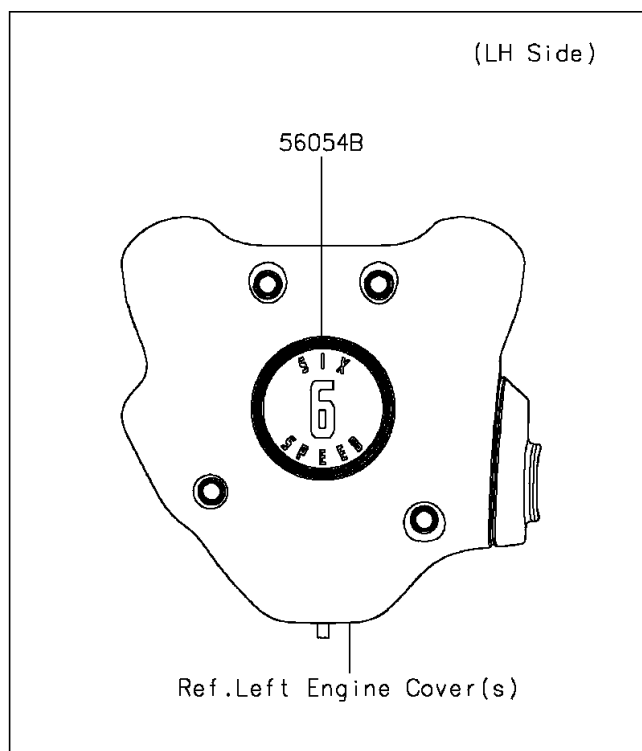

2012 PARTS DIAGRAM

Decals(M.S.Black)(KCF)

F2861

2012 PARTS LIST

Decals(M.S.Black)(KCF)

ITEM NAME	PART NUMBER	QUANTITY
MARK,FR FENDER,ABS (Ref # 56054)	56054-0456	1
MARK,A/C,V-TWIN 1700 (Ref # 56054A)	56054-0704	1
MARK,GEN COVER,6 SPEED (Ref # 56054B)	56054-0705	1
MARK,CL COVER,KAWASAKI (Ref # 56054C)	56054-0706	1