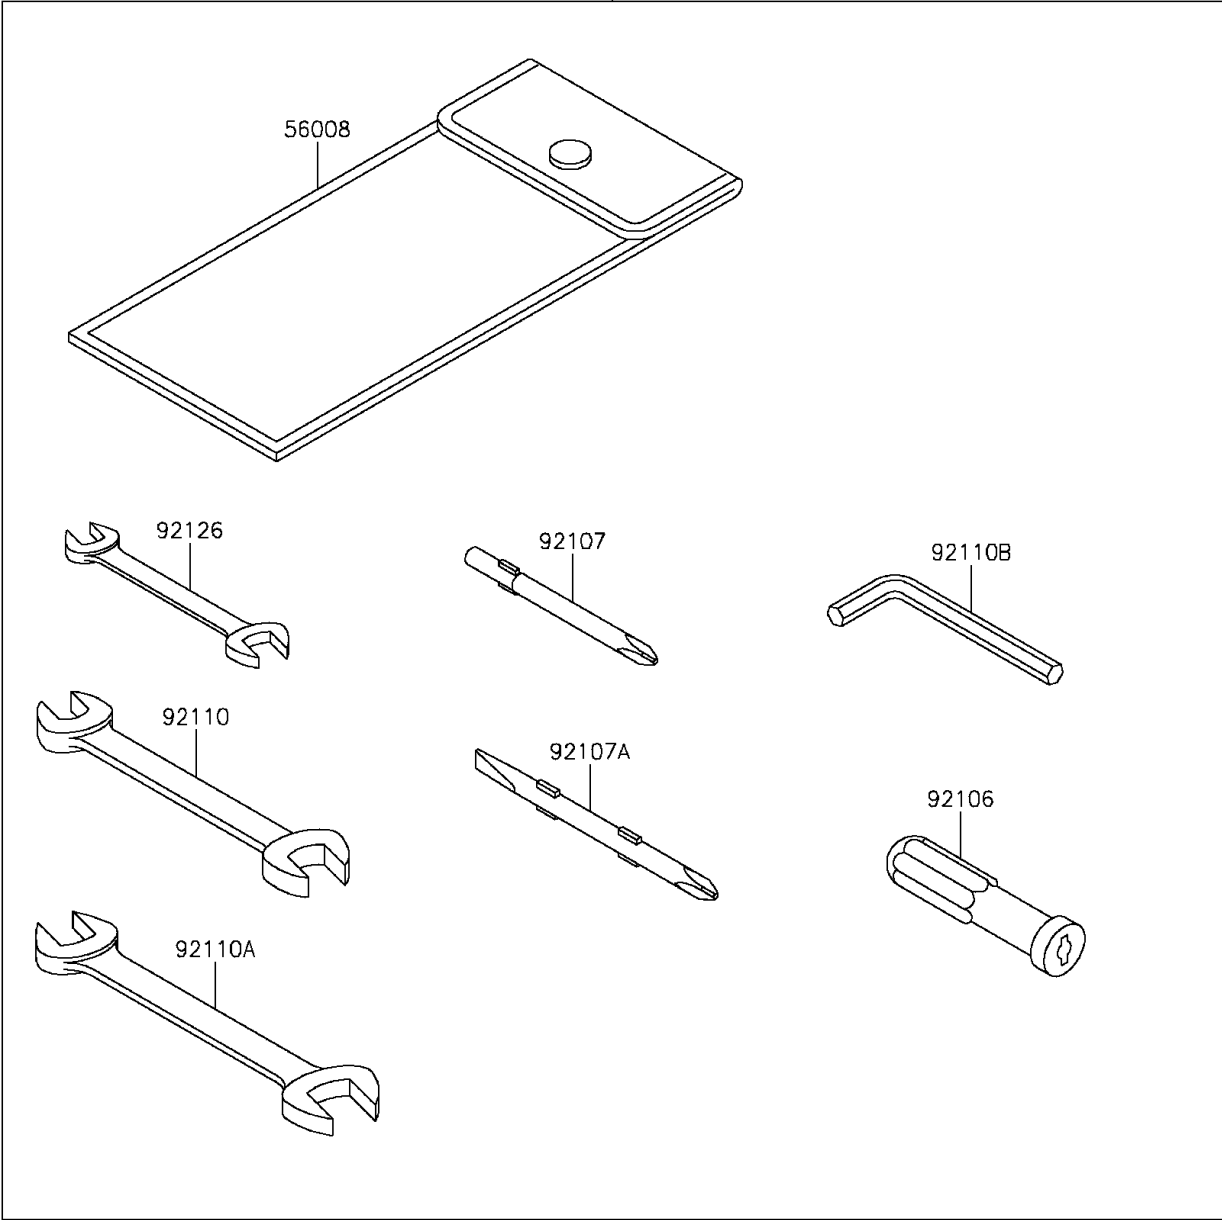

2012 PARTS DIAGRAM

Owner's Tools

56007

F2810

2012 PARTS LIST

Owner's Tools

ITEM NAME	PART NUMBER	QUANTITY
TOOL-KIT (Ref # 56007)	56007-0085	1
BAG,TOOL (Ref # 56008)	56008-0001	1
GASKET-LIQUID,TB1211F,CLEAR (Ref # 92104)	92104-0004	1
GASKET-LIQUID,TB1216B,BLACK (Ref # 92104A)	92104-1064	1
GRIP-SCREW DRIVER (Ref # 92106)	92106-1001	1
TOOL-DRIVER,#3PHILLIPS (Ref # 92107)	92107-005	1
TOOL-DRIVER,#2PHILLIPS&SLOT (Ref # 92107A)	92107-1051	1
TOOL-WRENCH,OPEN END,10X12 (Ref # 92110)	92110-1152	1
TOOL-WRENCH,OPEN END,14X17 (Ref # 92110A)	92110-1153	1
TOOL-WRENCH,ALLEN,4MM (Ref # 92110B)	92110-3703	1
TOOL-WRENCH,OPEN END,8X10 (Ref # 92126)	92126-004	1