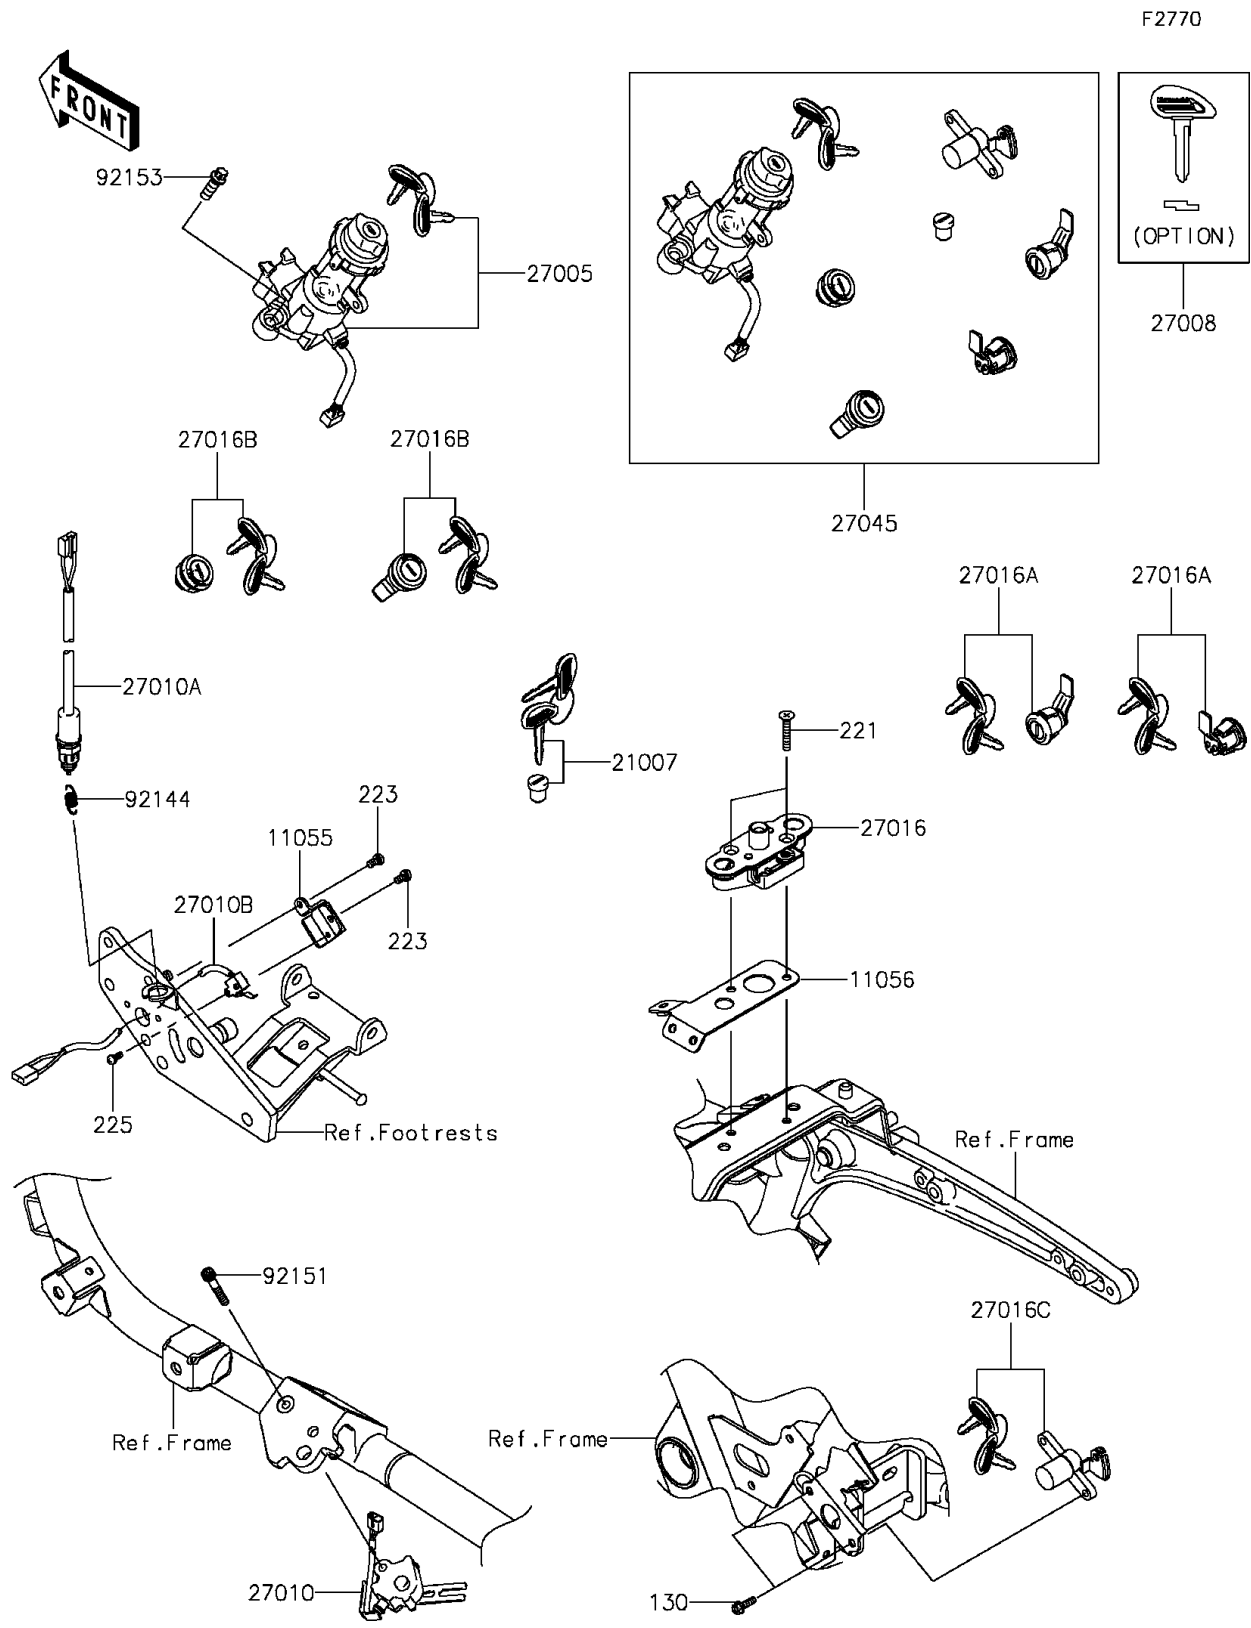

2012 PARTS DIAGRAM

Ignition Switch/Locks/Reflectors

2012 PARTS LIST

Ignition Switch/Locks/Reflectors

ITEM NAME	PART NUMBER	QUANTITY
BOLT-FLANGED,6X10 (Ref # 130)	130BA0610	1
SCREW-CSK-CROS,6X30 (Ref # 221)	221AA0630	1
SCREW-PAN-WS-CROS,5X10 (Ref # 223)	223AB0510	1
SCREW-PAN-WSP-CROS,4X12 (Ref # 225)	225AB0412	1
BRACKET,CRUISE CONTROL SWITCH (Ref # 11055)	11055-0609	1
BRACKET (Ref # 11056)	11056-0959	1
ROTOR,LOCK,TANK CAP (Ref # 21007)	21007-5053	1
SWITCH-ASSY-IGNITION (Ref # 27005)	27005-0052	1
KEY-LOCK,BLANK (Ref # 27008)	27008-1211	1
SWITCH,SIDE STAND (Ref # 27010)	27010-0088	1
SWITCH,REAR BRAKE (Ref # 27010A)	27010-0089	1
SWITCH,CRUISE CONTROL (Ref # 27010B)	27010-0090	1
LOCK-ASSY,SEAT STRIKER (Ref # 27016)	27016-1098	1
LOCK-ASSY,SIDE BAG (Ref # 27016A)	27016-5325	1
LOCK-ASSY,LID (Ref # 27016B)	27016-5358	1
LOCK-ASSY,SEAT (Ref # 27016C)	27016-5360	1
SWITCH-ASSY (Ref # 27045)	27045-5438	1
SPRING,REAR BRAKE SWITCH (Ref # 92144)	92144-1141	1
BOLT,SOCKET,6X35 (Ref # 92151)	92151-1390	1
BOLT,TORX,8X22 (Ref # 92153)	92153-1273	1