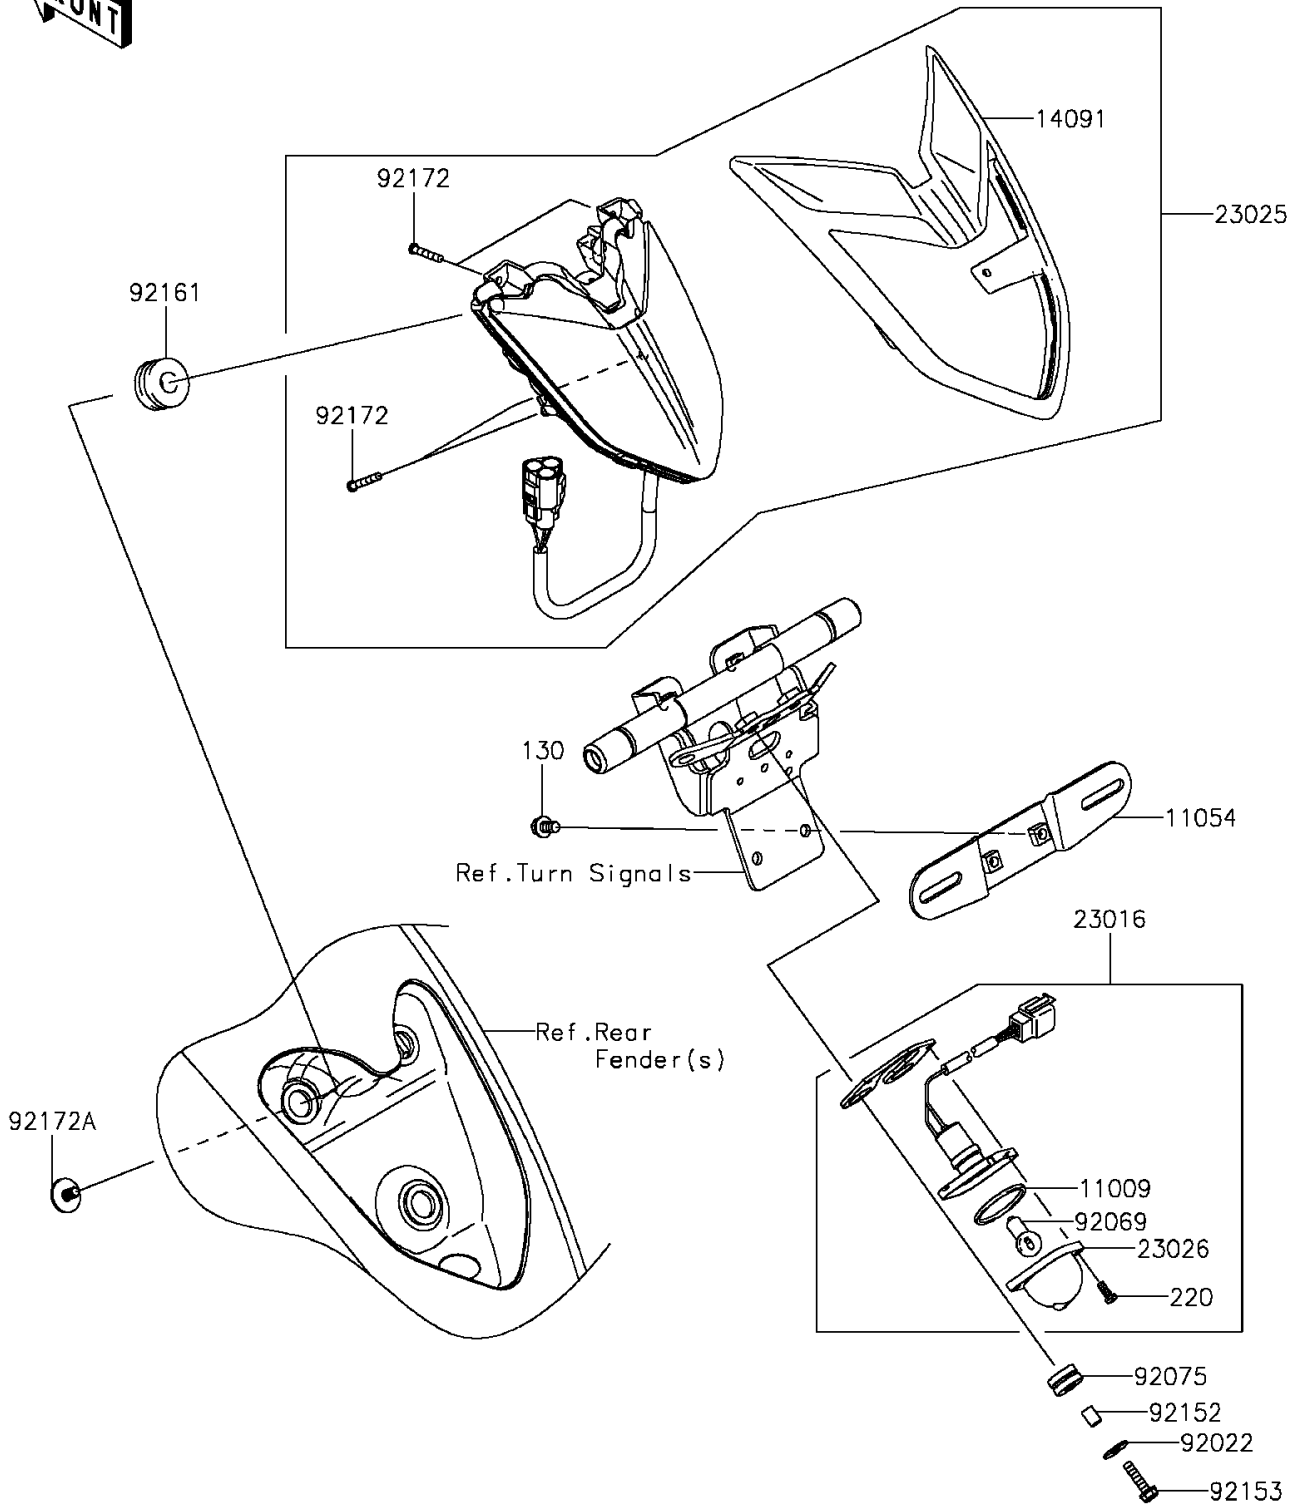

2012 PARTS DIAGRAM

Taillight(s)

F2720

2012 PARTS LIST

Taillight(s)

ITEM NAME	PART NUMBER	QUANTITY
BOLT-FLANGED,6X12 (Ref # 130)	130BB0612	1
SCREW-PAN-CROS,4X10 (Ref # 220)	220AA0410	1
GASKET,LICENSE PLATE LAMP (Ref # 11009)	11009-1372	1
BRACKET,LICENSE (Ref # 11054)	11054-1761	1
COVER,TAIL LAMP (Ref # 14091)	14091-1592	1
LAMP-ASSY,LICENSE (Ref # 23016)	23016-0032	1
LAMP-TAIL (Ref # 23025)	23025-0052	1
LENS,LAMP (Ref # 23026)	23026-1054	1
WASHER,6.5X20X1.6 (Ref # 92022)	92022-1557	1
BULB,12V 5W (Ref # 92069)	92069-1055	1
DAMPER (Ref # 92075)	92075-209	1
COLLAR,6.8X10X13 (Ref # 92152)	92152-0580	1
BOLT,FLANGED,6X25 (Ref # 92153)	92153-0514	1
DAMPER (Ref # 92161)	92161-0163	1
SCREW,TAPPING,4X16 (Ref # 92172)	92172-0392	1
SCREW,TAPPING+PW,5X14 (Ref # 92172A)	92172-0477	1