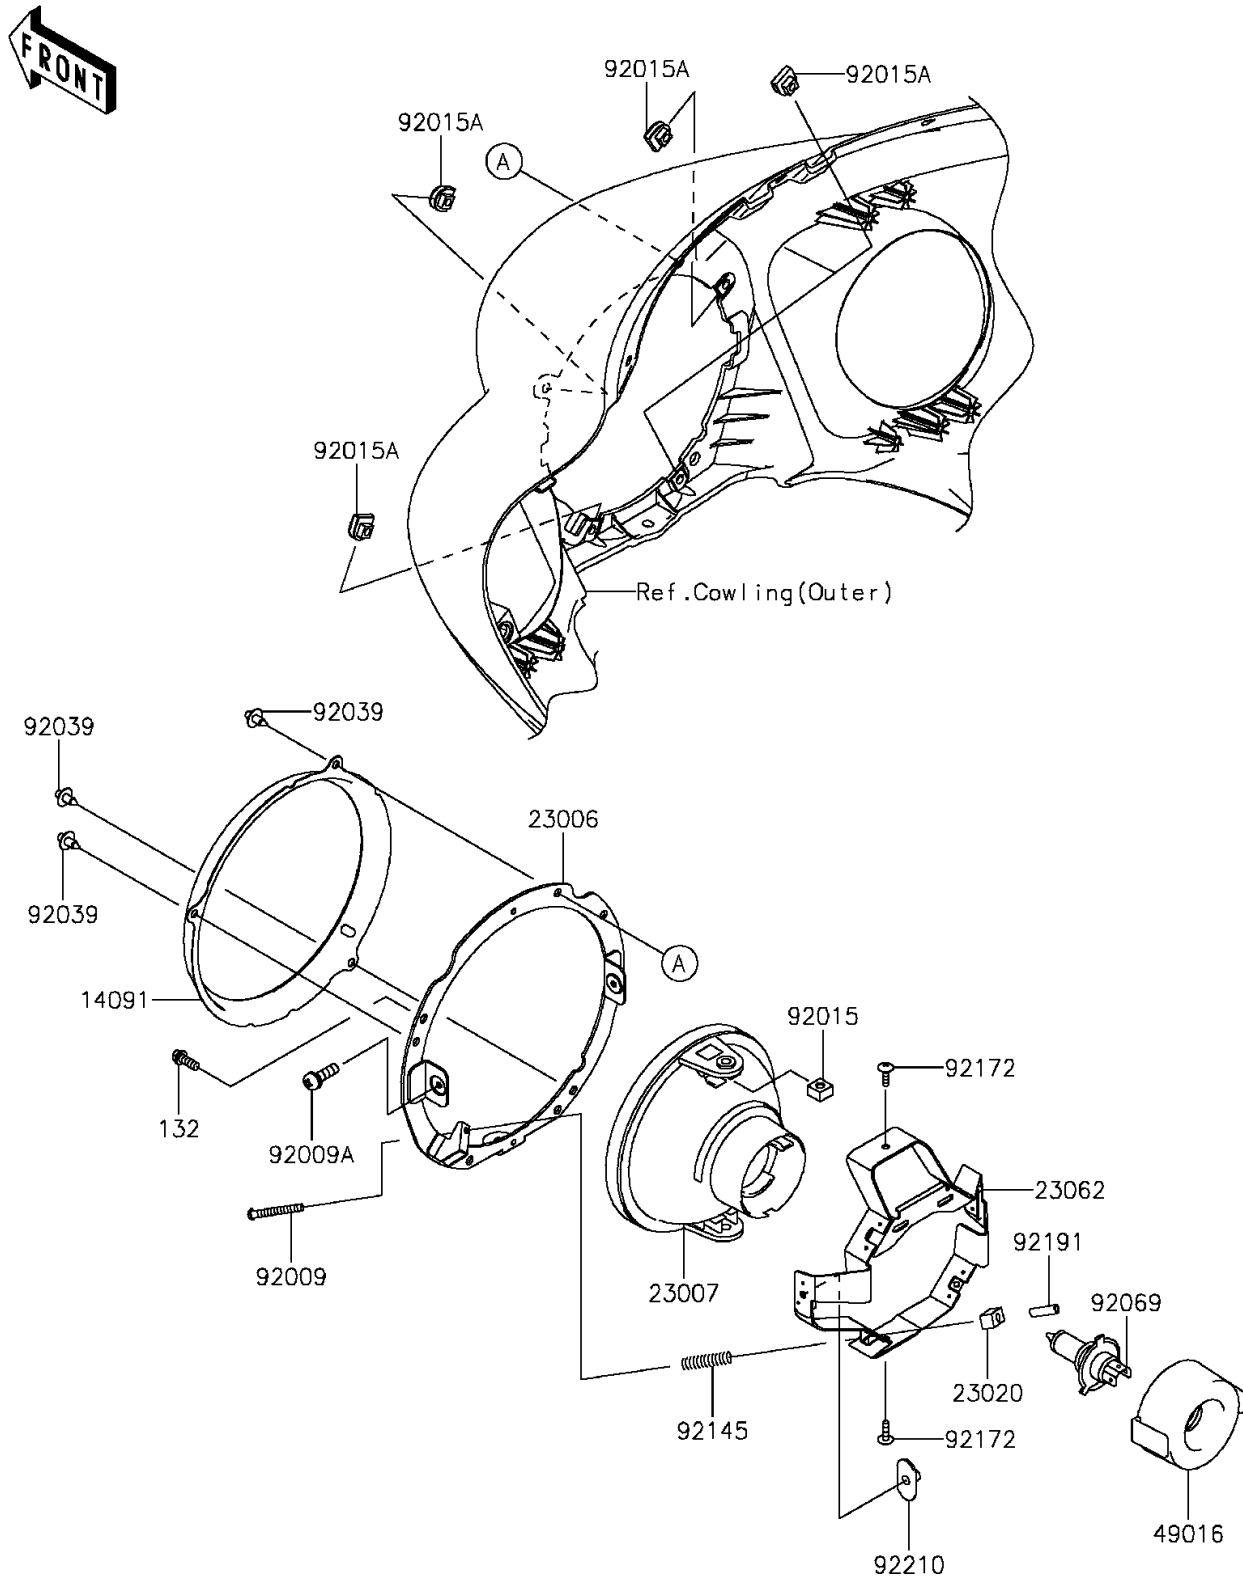

## 2012 PARTS DIAGRAM

Headlight(s)

F2710

## 2012 PARTS LIST

Headlight(s)

ITEM NAME	PART NUMBER	QUANTITY
BOLT-FLANGED-SMALL,6X16 (Ref # 132)	132BA0616	1
COVER,RETAINER (Ref # 14091)	14091-1620	1
RIM-LAMP (Ref # 23006)	23006-0016	1
LENS-COMP,HEAD LAMP (Ref # 23007)	23007-1396	1
NUT,4MM,FOCUS ADJUST (Ref # 23020)	23020-018	1
BRACKET-COMP,HEAD LAMP (Ref # 23062)	23062-1132	1
COVER-SEAL,SOCKET (Ref # 49016)	49016-1203	1
SCREW,FOCUS ADJUST,4X60 (Ref # 92009)	92009-1816	1
SCREW,5X16 (Ref # 92009A)	92009-1879	1
NUT,5MM (Ref # 92015)	92015-1157	1
NUT,CLIP,6MM (Ref # 92015A)	92015-1904	1
RIVET (Ref # 92039)	92039-0083	1
BULB,12V 60/55W,H4 (Ref # 92069)	92069-0050	1
SPRING,HEAD LAMP LENS (Ref # 92145)	92145-1268	1
SCREW,TAPPING,4X16 (Ref # 92172)	92172-0391	1
TUBE,3.5X5.5X19 (Ref # 92191)	92191-1217	1
NUT,SPECIAL,5MM (Ref # 92210)	92210-1060	1