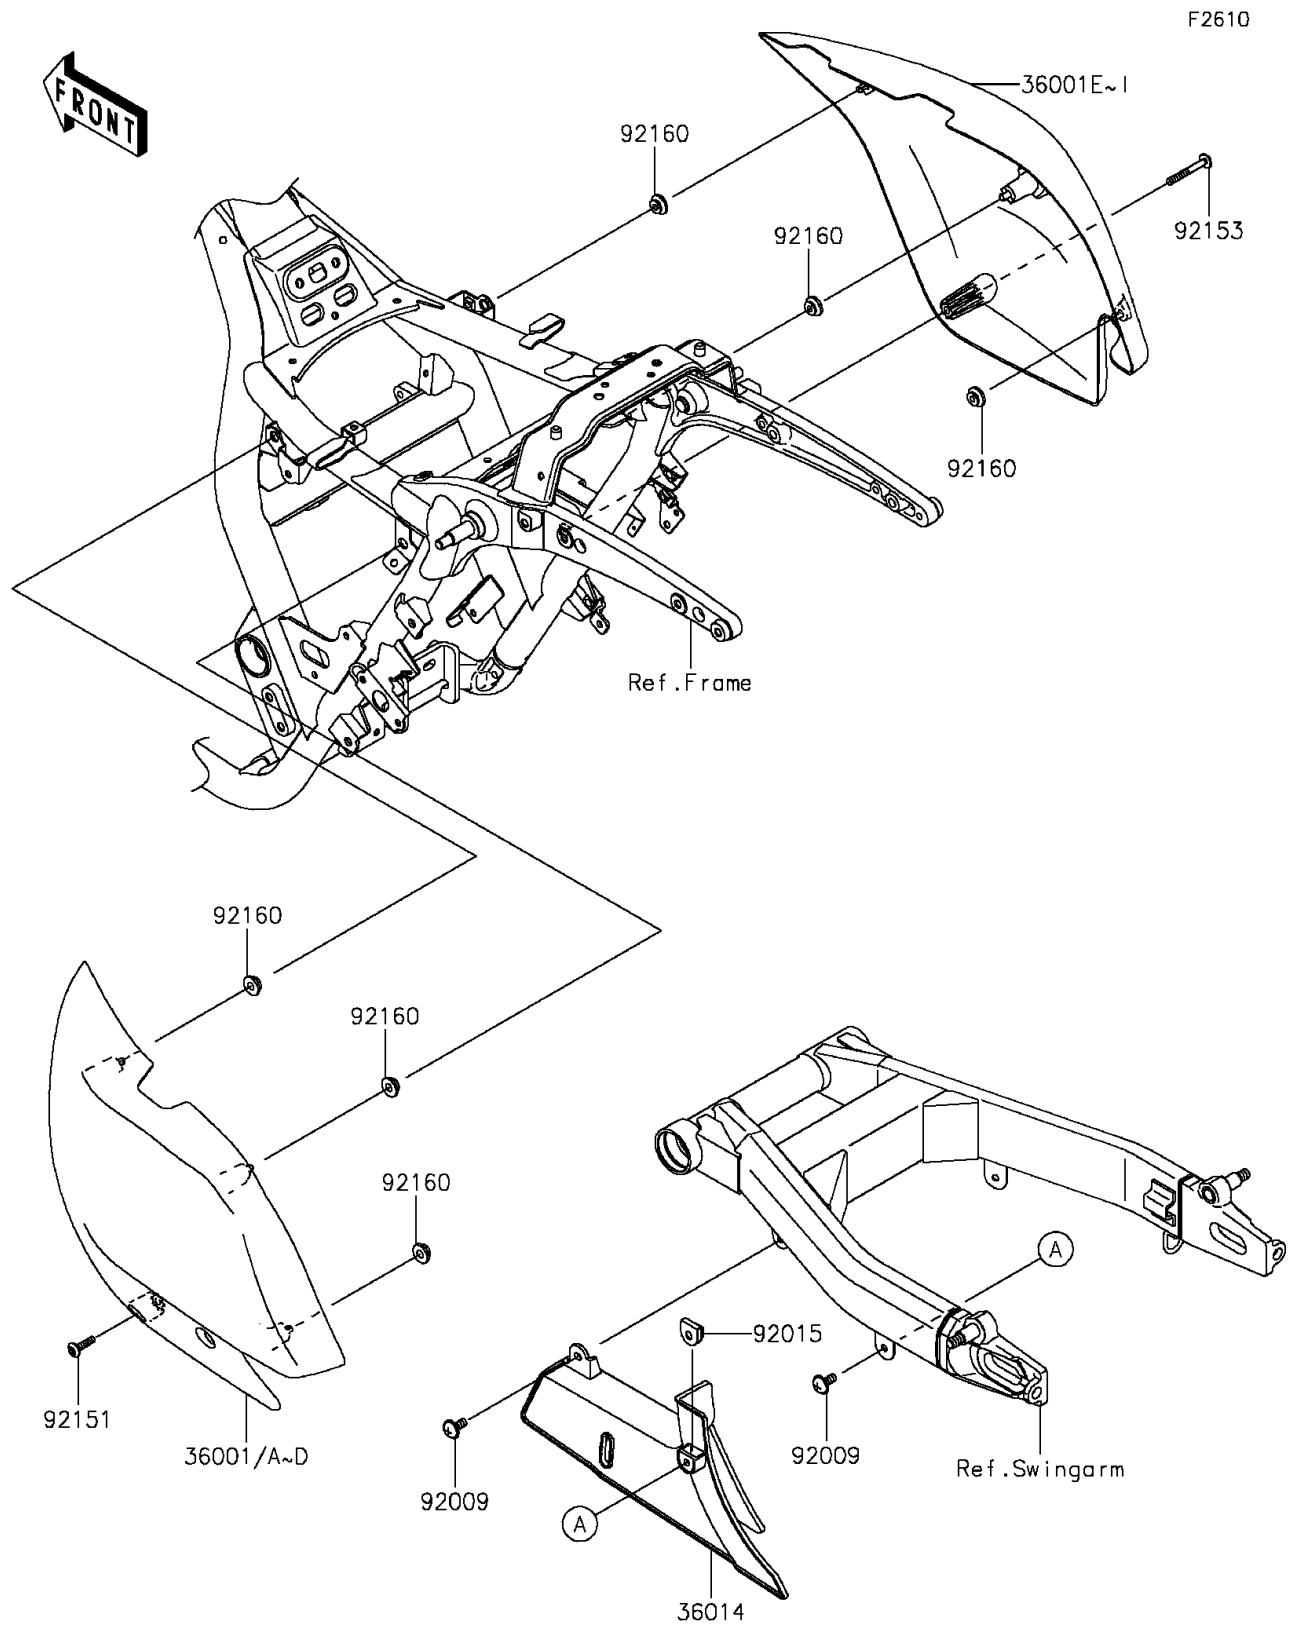

2012 PARTS DIAGRAM

Side Covers/Chain Cover

2012 PARTS LIST

Side Covers/Chain Cover

ITEM NAME	PART NUMBER	QUANTITY
COVER-SIDE,LH,M.S.BLACK (Ref # 36001C)	36001-0218-660	1
COVER-SIDE,RH,M.S.BLACK (Ref # 36001H)	36001-0219-660	1
CASE-CHAIN (Ref # 36014)	36014-0042	1
SCREW,6X14 (Ref # 92009)	92009-1555	1
NUT,CLIP,6MM (Ref # 92015)	92015-1904	1
BOLT,SOCKET,6X25 (Ref # 92151)	92151-1611	1
BOLT,SOCKET,6X50 (Ref # 92153)	92153-1842	1
DAMPER (Ref # 92160)	92160-1613	1