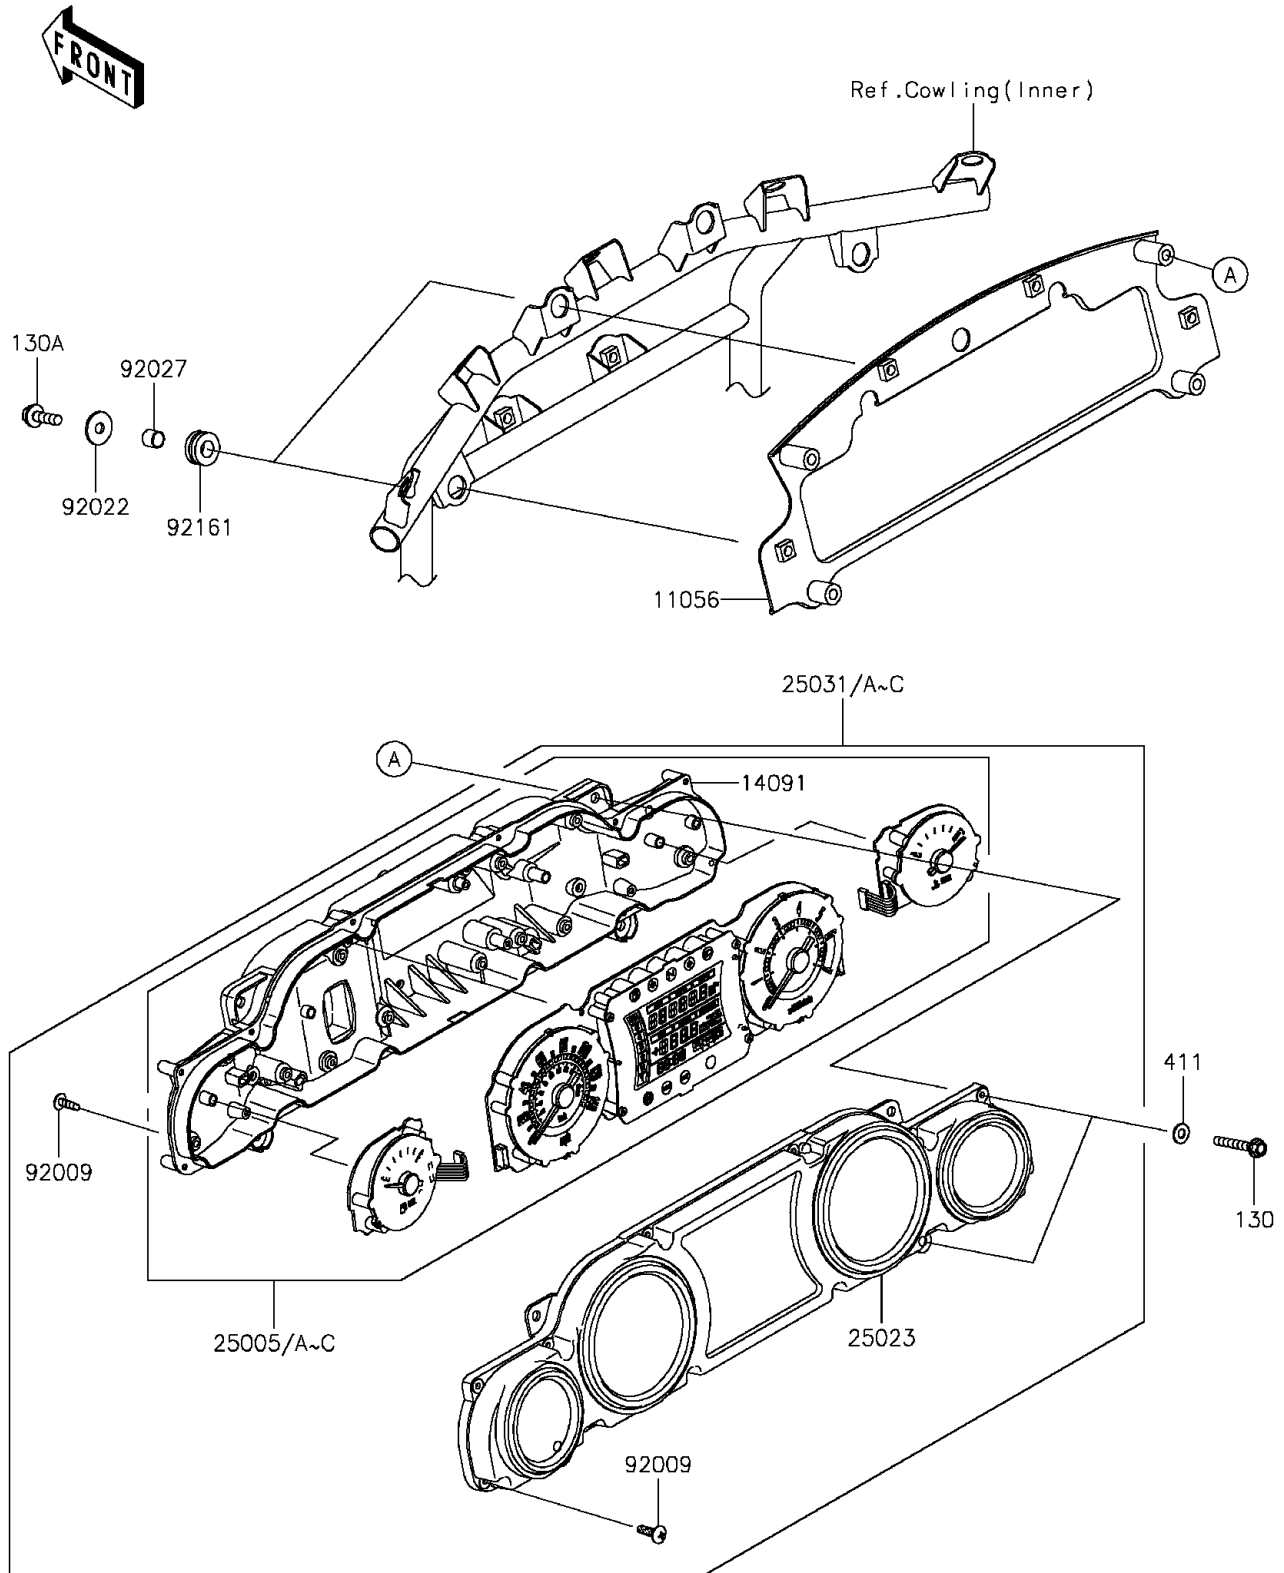

2012 PARTS DIAGRAM

Meter(s)

F2530

2012 PARTS LIST

Meter(s)

ITEM NAME	PART NUMBER	QUANTITY
BOLT-FLANGED,5X35 (Ref # 130)	130BA0535	1
BOLT-FLANGED,6X20 (Ref # 130A)	130BA0620	1
WASHER-PLAIN,5MM (Ref # 411)	411AB0500	1
BRACKET,METER (Ref # 11056)	11056-1139	1
COVER,METER,LWR (Ref # 14091)	14091-1577	1
SPEEDOMETER,COMBINATION,ABS (Ref # 25005A)	25005-0099	1
COVER-METER CASE,UPP (Ref # 25023)	25023-0037	1
METER-ASSY,COMBINATION,ABS (Ref # 25031A)	25031-0370	1
SCREW,TAPPING,3X16 (Ref # 92009)	92009-1391	1
WASHER,6.5X20X1.6,BLACK (Ref # 92022)	92022-1346	1
COLLAR,6.8X10X8.5 (Ref # 92027)	92027-129	1
DAMPER (Ref # 92161)	92161-0154	1