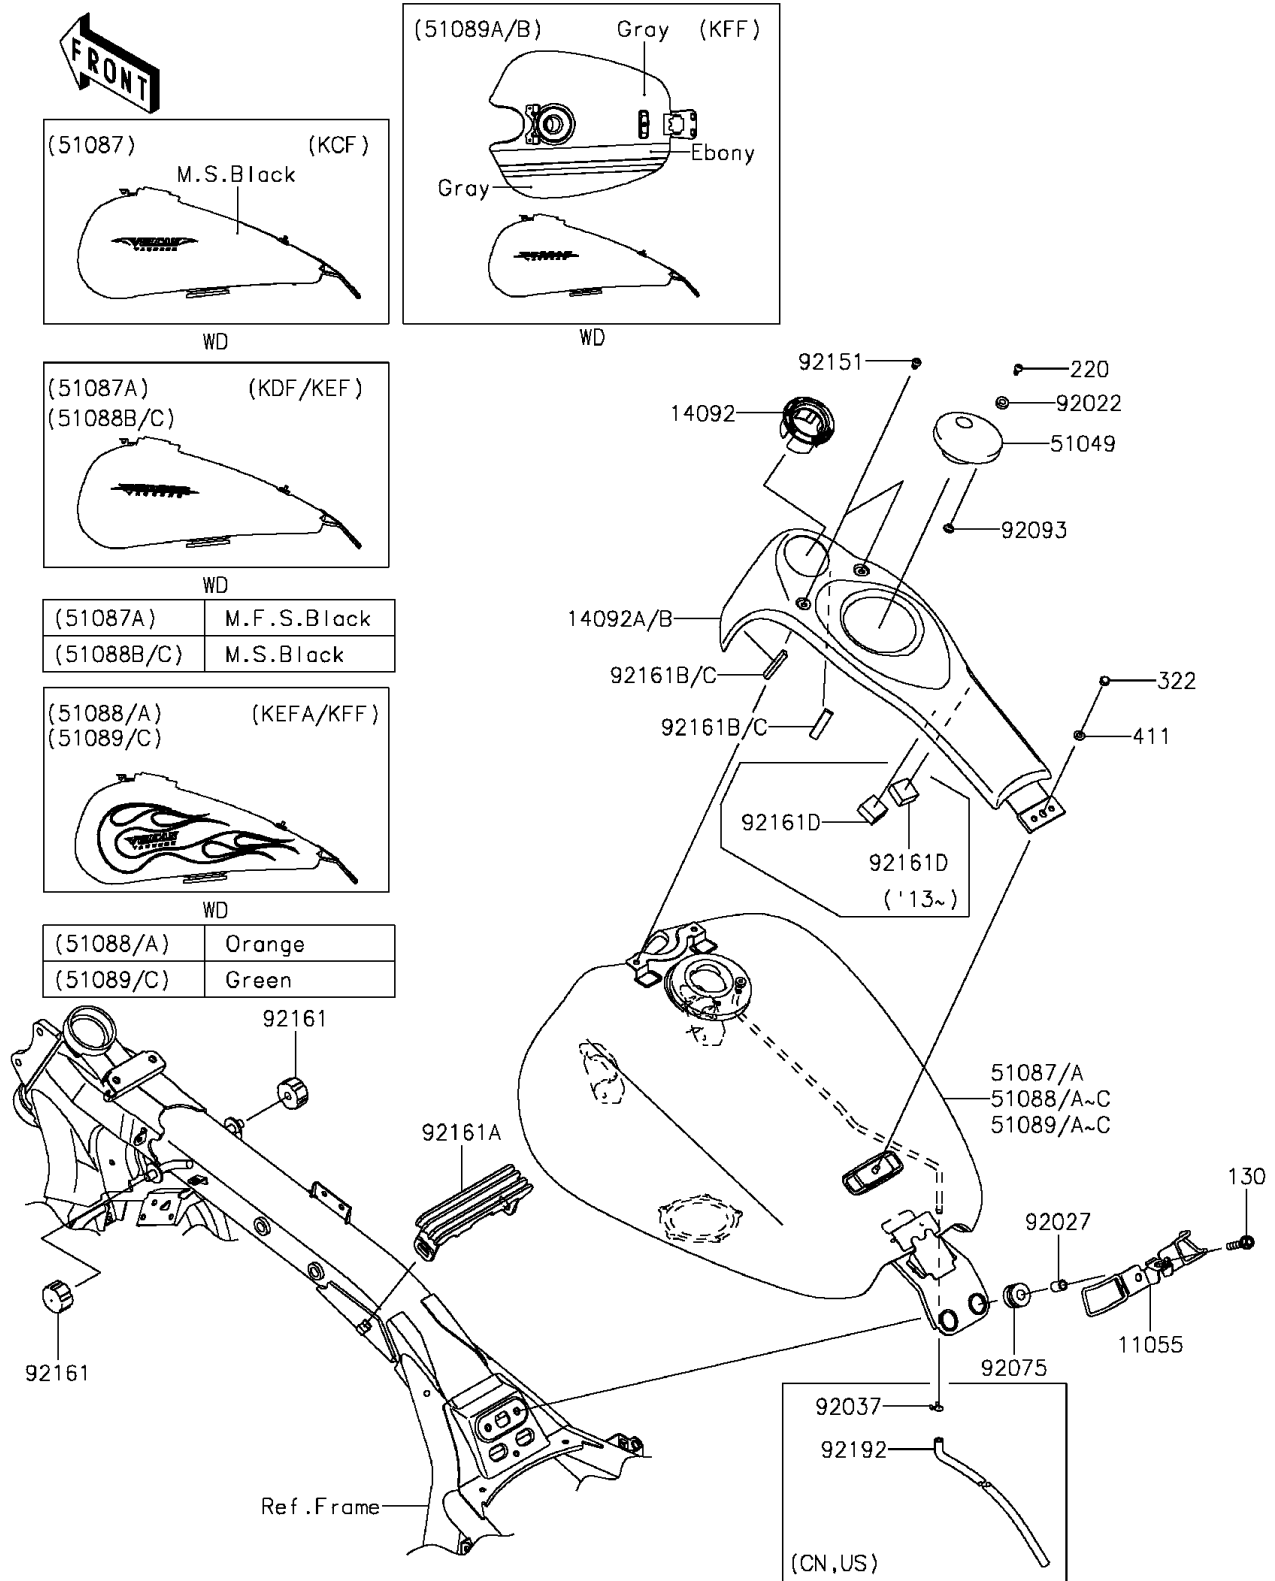

2012 PARTS DIAGRAM

Fuel Tank

F2410

2012 PARTS LIST

Fuel Tank

ITEM NAME	PART NUMBER	QUANTITY
BRACKET,SEAT (Ref # 11055)	11055-1552	1
COVER,IGNITION SWITCH (Ref # 14092)	14092-0046	1
COVER,B.BLACK (Ref # 14092B)	14092-0217-19U	1
CAP-TANK,FUEL (Ref # 51049)	51049-0003	1
TANK-COMP-FUEL,M.S.BLACK (Ref # 51087)	51087-5107-660	1
BOLT-FLANGED,8X30 (Ref # 130)	130BA0830	1
SCREW-PAN-CROS,5X10 (Ref # 220)	220AA0510	1
NUT-CAP,6MM (Ref # 322)	322AB0600	1
WASHER-PLAIN,6MM (Ref # 411)	411S0600	1
WASHER,5.1X10X1.0 (Ref # 92022)	92022-1977	1
COLLAR,8.8X12X17 (Ref # 92027)	92027-034	1
CLAMP,TUBE (Ref # 92037)	92037-147	1
DAMPER (Ref # 92075)	92075-1736	1
SEAL,FUEL TANK CAP (Ref # 92093)	92093-1030	1
BOLT,SOCKET,6X10 (Ref # 92151)	92151-1449	1
DAMPER,FUEL TANK (Ref # 92161)	92161-0293	1
DAMPER,FUEL TANK (Ref # 92161A)	92161-0577	1
DAMPER,TANK COVER (Ref # 92161B)	92161-0804	1
TUBE,BREATHER (Ref # 92192)	92192-0668	1