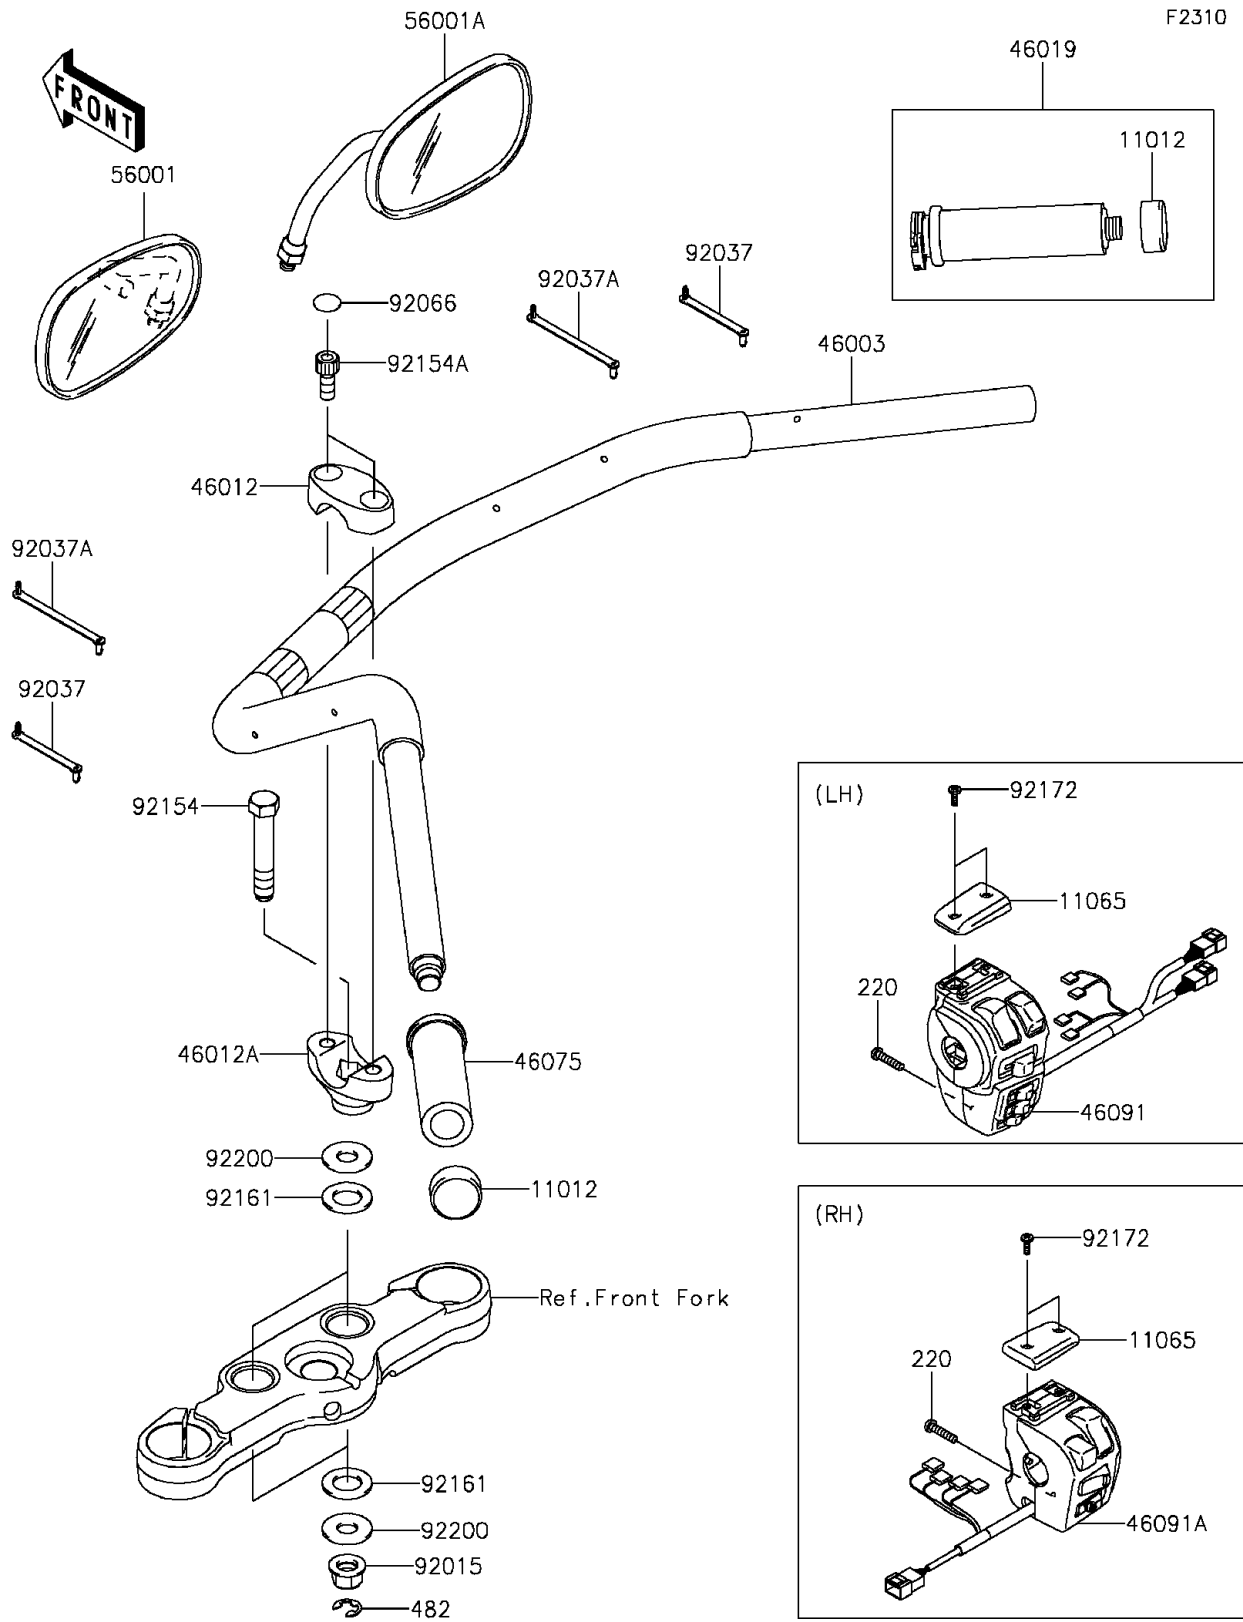

2012 PARTS DIAGRAM

Handlebar

2012 PARTS LIST

Handlebar

ITEM NAME	PART NUMBER	QUANTITY
SCREW-PAN-CROS,5X25 (Ref # 220)	220AB0525	1
CIRCLIP-TYPE-E,10MM (Ref # 482)	482EA0100	1
CAP,GRIP END (Ref # 11012)	11012-1975	1
CAP,HOUSING SWITCH (Ref # 11065)	11065-0310	1
HANDLE (Ref # 46003)	46003-0185	1
HOLDER-HANDLE,F.S.BLACK (Ref # 46012)	46012-0096-18R	1
HOLDER-HANDLE,F.S.BLACK (Ref # 46012A)	46012-0097-18R	1
GRIP-ASSY,THROTTLE (Ref # 46019)	46019-1109	1
GRIP,LH (Ref # 46075)	46075-1074	1
HOUSING-ASSY-CONTROL,LH (Ref # 46091)	46091-0141	1
HOUSING-ASSY-CONTROL,RH (Ref # 46091A)	46091-0199	1
MIRROR-ASSY,LH (Ref # 56001)	56001-0032	1
MIRROR-ASSY,RH (Ref # 56001A)	56001-0033	1
NUT,FLANGED,14MM (Ref # 92015)	92015-1401	1
CLAMP,SPEED,L=58 (Ref # 92037)	92037-1163	1
CLAMP,SPEED,L=80.5 (Ref # 92037A)	92037-1903	1
PLUG (Ref # 92066)	92066-0718	1
BOLT,UPSET,14X77 (Ref # 92154)	92154-0318	1
BOLT,SOCKET,10X25 (Ref # 92154A)	92154-0350	1
DAMPER,18X35X2.2 (Ref # 92161)	92161-0836	1
SCREW,4X12 (Ref # 92172)	92172-0421	1
WASHER,14.2X35X2.3 (Ref # 92200)	92200-0534	1