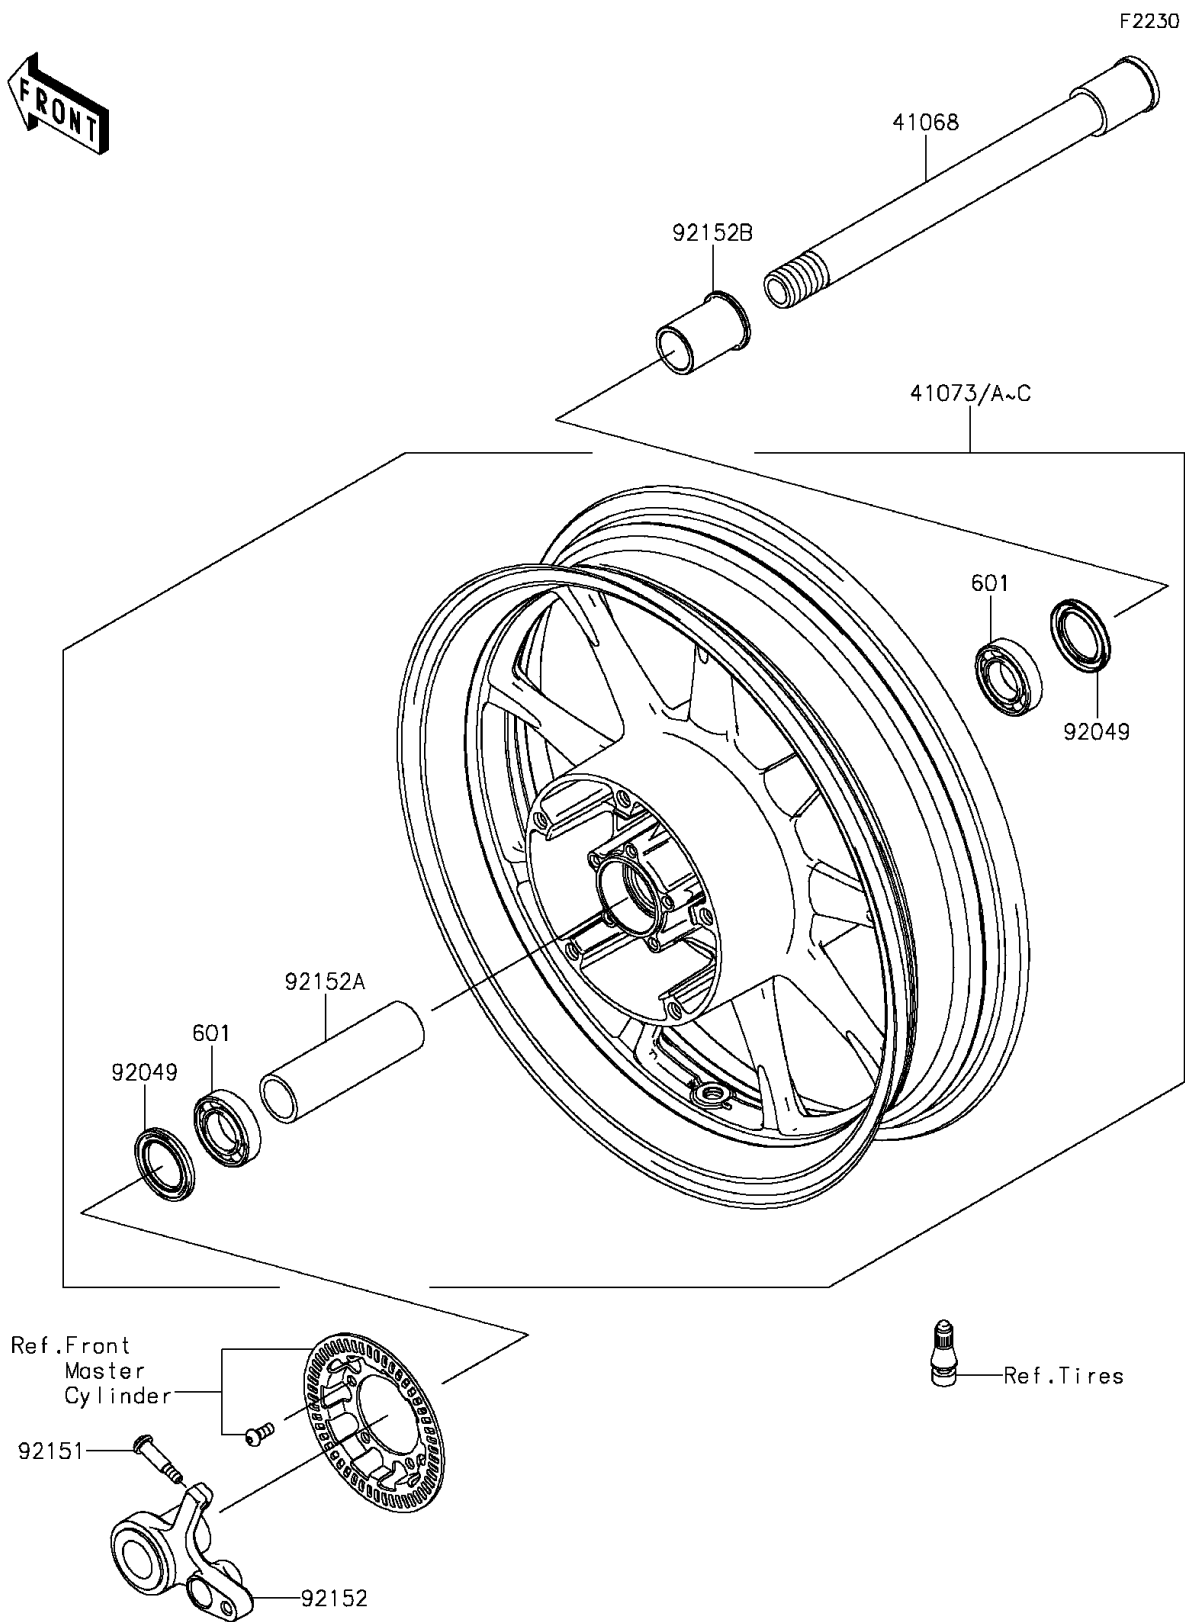

2012 PARTS DIAGRAM

Front Wheel

2012 PARTS LIST

Front Wheel

ITEM NAME	PART NUMBER	QUANTITY
BEARING-BALL,#6005UU (Ref # 601)	601B6005UU	1
AXLE,FR (Ref # 41068)	41068-1465	1
WHEEL-ASSY,FR,F.BLACK (Ref # 41073)	41073-0139-R2	1
SEAL-OIL,BJN-C2 32X47X5 (Ref # 92049)	92049-0050	1
BOLT,L=32 (Ref # 92151)	92151-1796	1
COLLAR,FR HUB,LH (Ref # 92152)	92152-0699	1
COLLAR,FR HUB,L=109 (Ref # 92152A)	92152-1308	1
COLLAR,FR HUB,L=46.5 (Ref # 92152B)	92152-1492	1