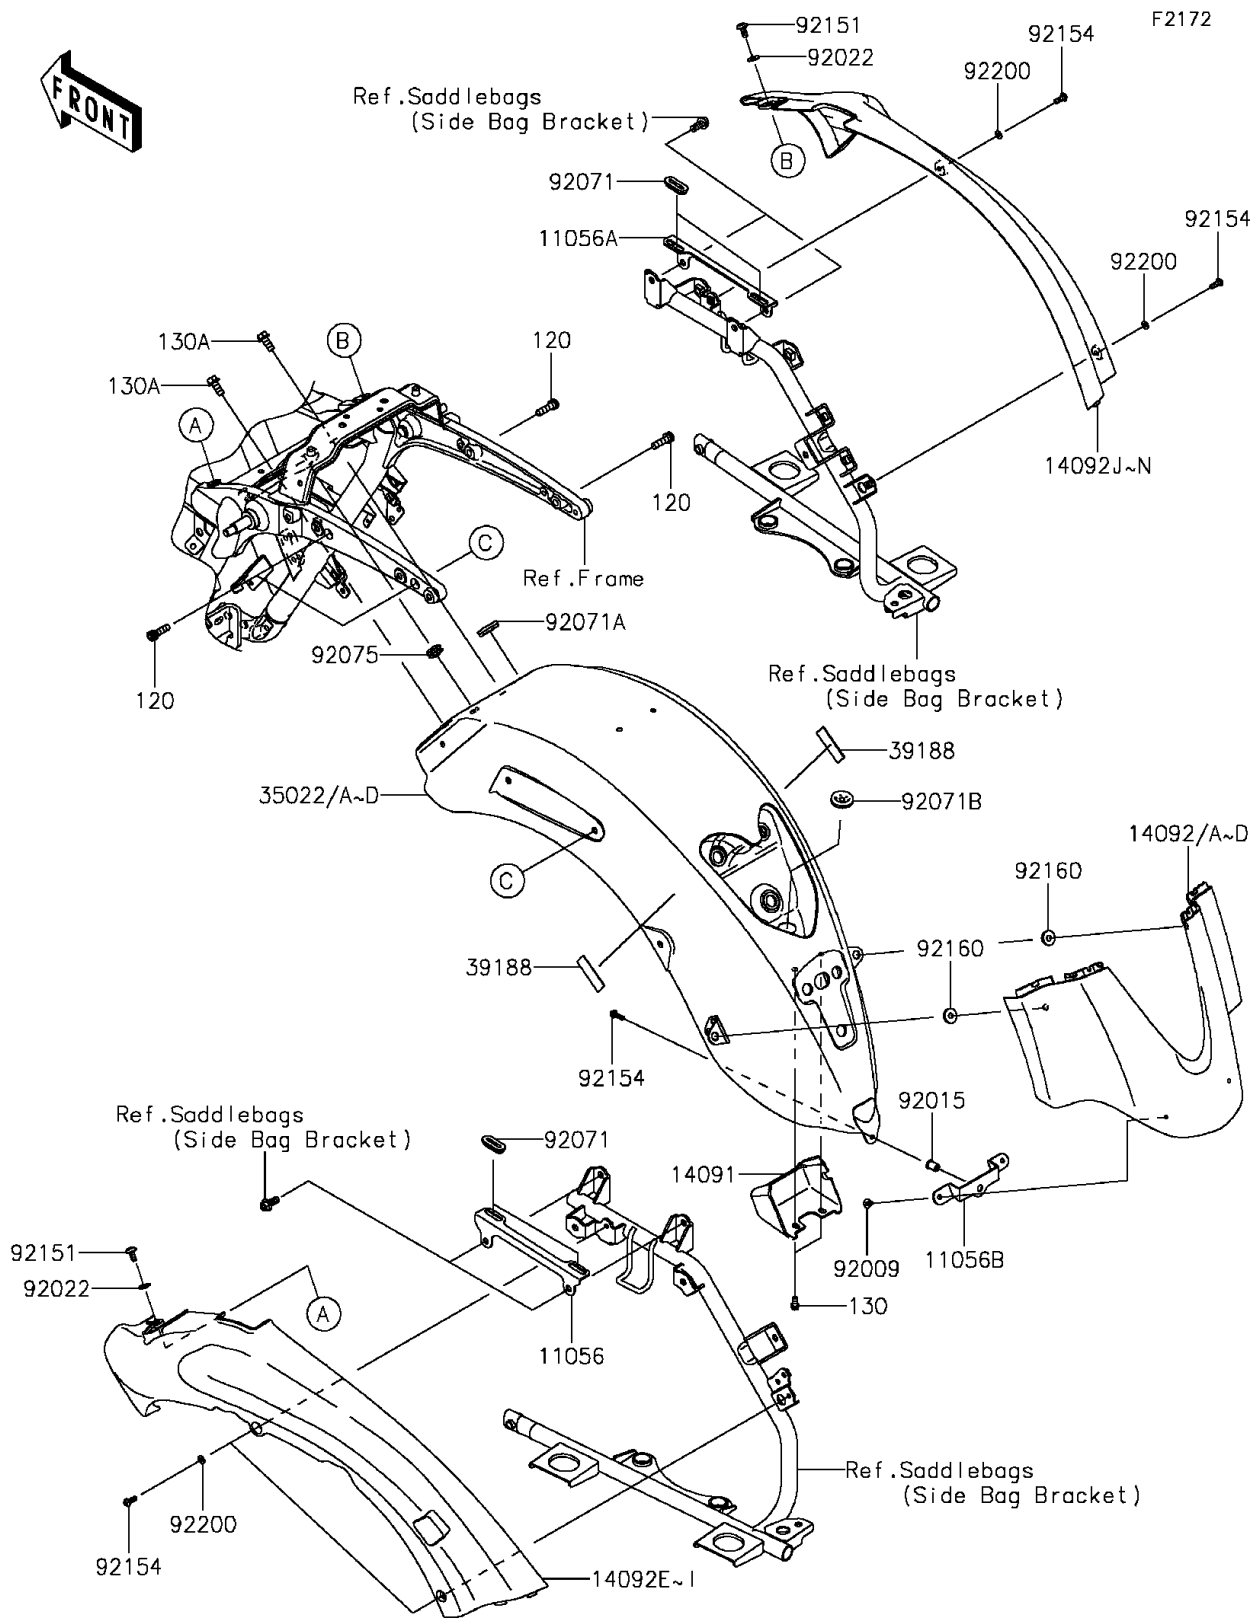

2012 PARTS DIAGRAM

Rear Fender(s)

2012 PARTS LIST

Rear Fender(s)

ITEM NAME	PART NUMBER	QUANTITY
BOLT-SOCKET,8X25 (Ref # 120)	120CA0825	1
BOLT-FLANGED,6X12 (Ref # 130)	130BA0612	1
BOLT-FLANGED,8X16 (Ref # 130A)	130BA0816	1
BRACKET,LH (Ref # 11056)	11056-0390	1
BRACKET,RH (Ref # 11056A)	11056-0391	1
BRACKET (Ref # 11056B)	11056-1087	1
COVER,HARNESS CONNECTOR (Ref # 14091)	14091-1630	1
COVER,M.S.BLACK (Ref # 14092C)	14092-0797-660	1
COVER,STRUT,LH,M.S.BLACK (Ref # 14092H)	14092-0800-660	1
COVER,STRUT,RH,M.S.BLACK (Ref # 14092M)	14092-0801-660	1
FENDER-COMP-REAR,M.S.BLACK (Ref # 35022C)	35022-0083-660	1
TAPE (Ref # 39188)	39188-0016	1
SCREW,TAPPING,5X10 (Ref # 92009)	92009-1332	1
NUT,WELL,5MM (Ref # 92015)	92015-1757	1
WASHER,6.5X16X1.0 (Ref # 92022)	92022-1654	1
GROMMET (Ref # 92071)	92071-1187	1
GROMMET (Ref # 92071A)	92071-1228	1
GROMMET (Ref # 92071B)	92071-1265	1
DAMPER (Ref # 92075)	92075-1067	1
BOLT,SOCKET,6X14 (Ref # 92151)	92151-1654	1
BOLT,SOCKET,5X16 (Ref # 92154)	92154-0209	1
DAMPER (Ref # 92160)	92160-1613	1
WASHER,NYLONE,5.3X11.5X0.5 (Ref # 92200)	92200-0006	1