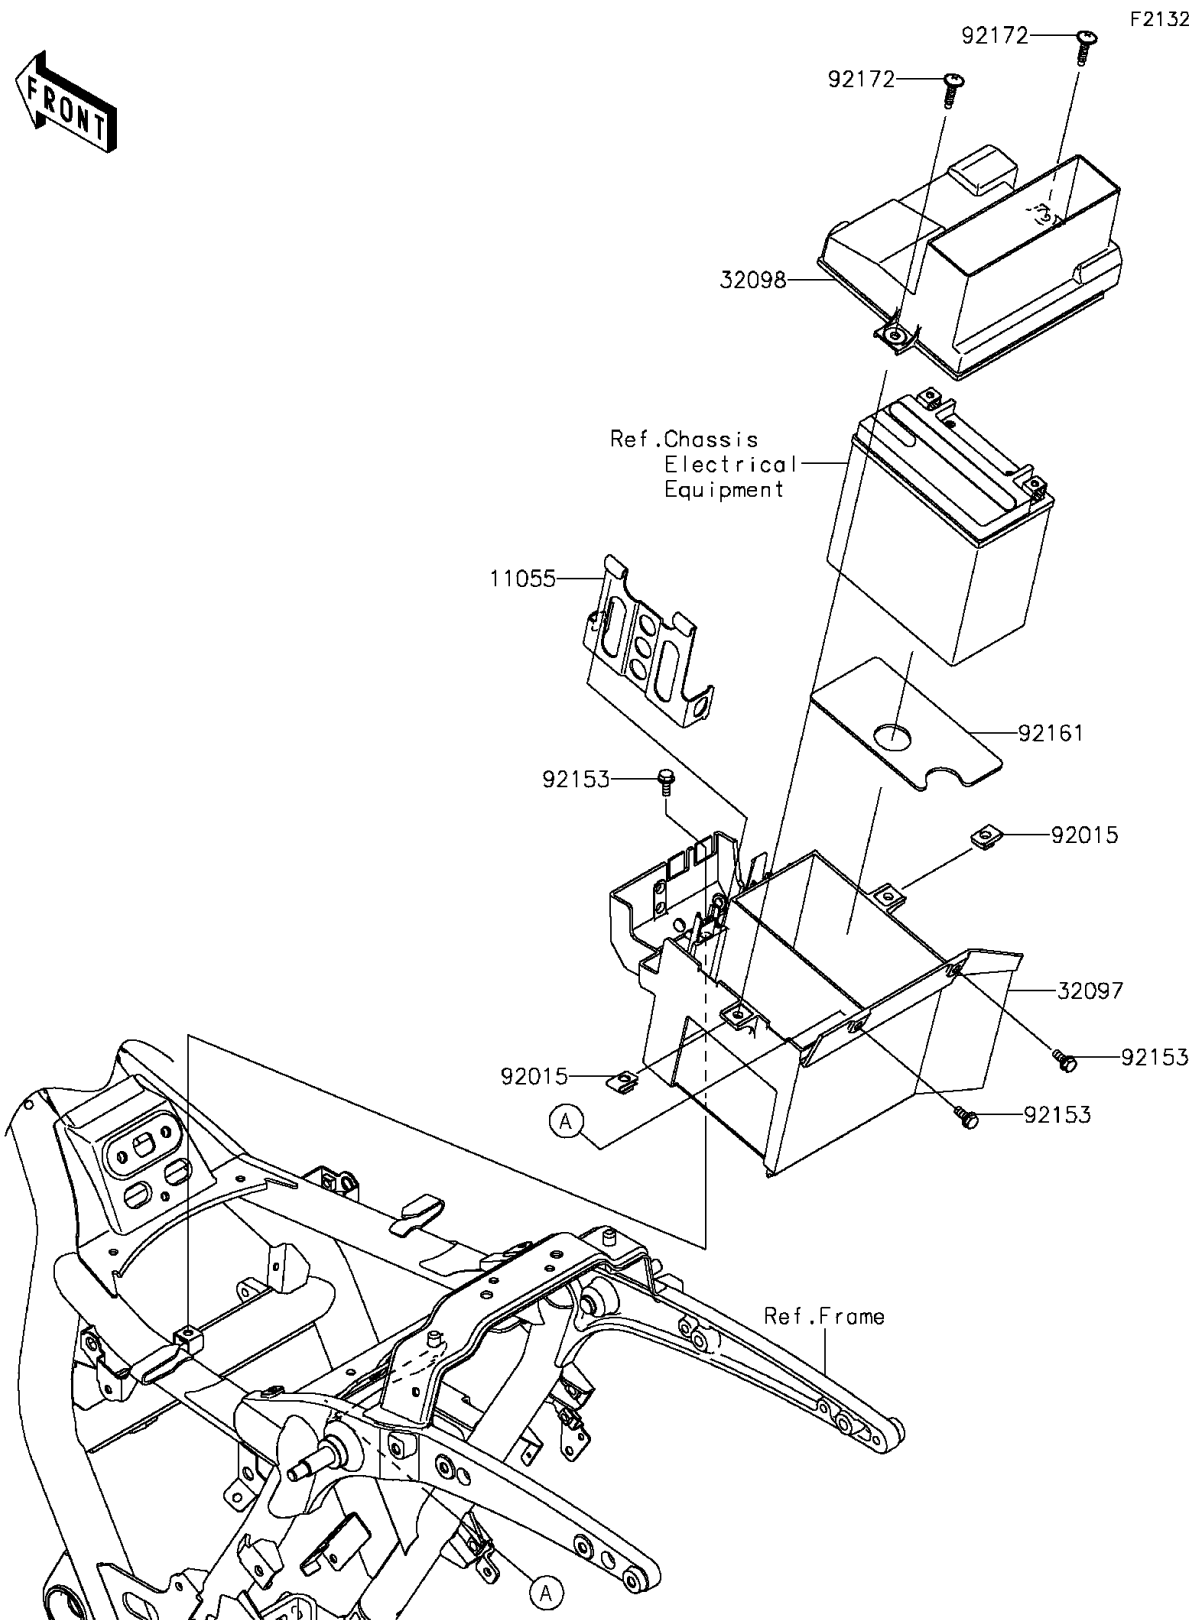

2012 PARTS DIAGRAM

Battery Case

2012 PARTS LIST

Battery Case

ITEM NAME	PART NUMBER	QUANTITY
BRACKET,ECU&RELAY BOX (Ref # 11055)	11055-0617	1
CASE-BATTERY (Ref # 32097)	32097-0027	1
CASE-TOOL (Ref # 32098)	32098-0020	1
NUT,6MM (Ref # 92015)	92015-1602	1
BOLT,6X16 (Ref # 92153)	92153-1215	1
DAMPER,BATTERY (Ref # 92161)	92161-1097	1
SCREW,6X26 (Ref # 92172)	92172-0137	1